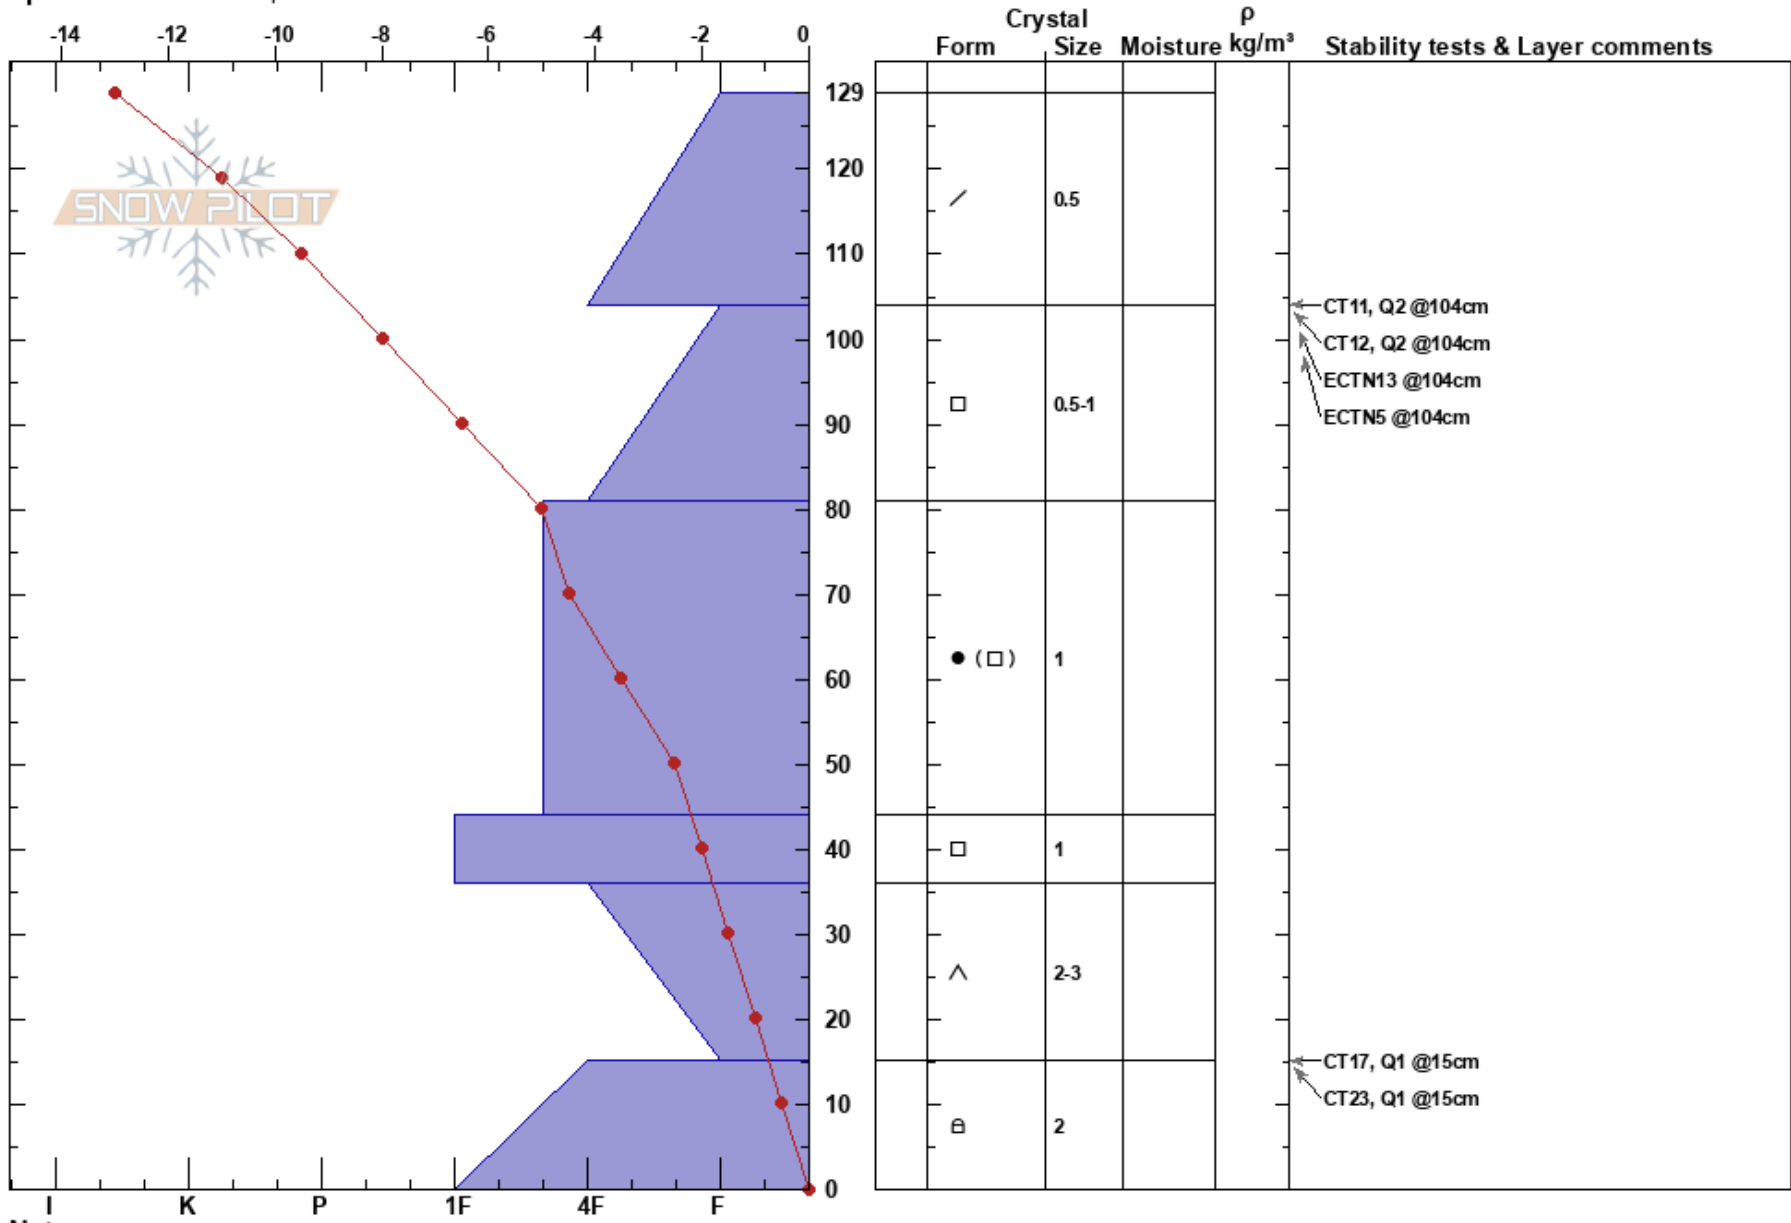

Moffit Meadows
 Uinta Range
 UT
Elevation: 10337 ft
Aspect: 330°
Specifics: We skied slope

Crest Simeon
 01/06/2020 - 2:00pm
Co-ord: 12T 501728W 4517179N
Slope Angle: 32°
Wind Loading: no

Stability: Fair
Air Temperature: -11.5°C **PF:**50 **104-81cm:**Problematic layer
Sky Cover: FEW
Precipitation: NO
Wind: W Light Breeze