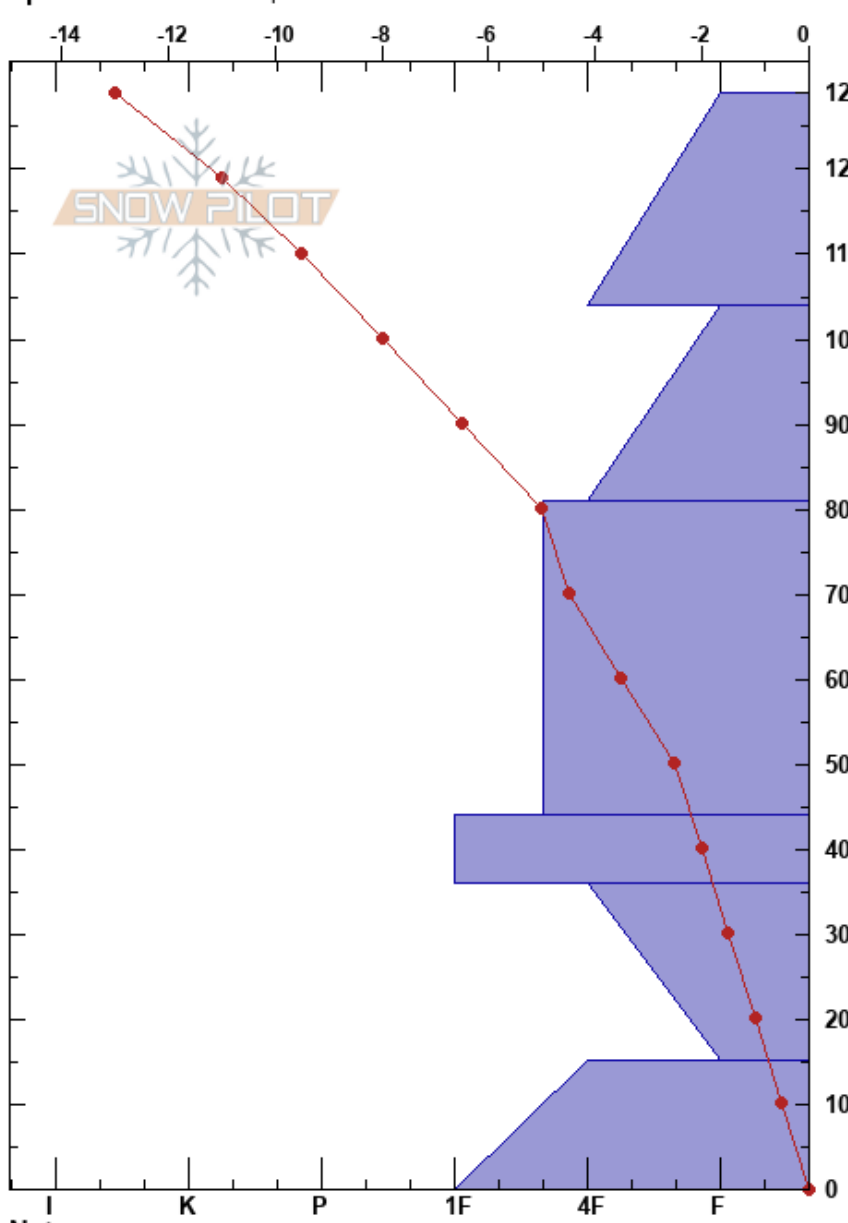

Moffit Meadows
 Uinta Range
 UT
Elevation: 10337 ft
Aspect: 330°
Specifics: We skied slope

Crest Simeon
 01/06/2020 - 2:00pm
Co-ord: 12T 501728W 4517179N
Slope Angle: 32°
Wind Loading: no

Stability: Fair
Air Temperature: -11.5°C **PF:**50 **104-81cm:**Problematic layer
Sky Cover: FEW
Precipitation: NO
Wind: W Light Breeze

Height (cm)	Crystal		ρ kg/m ³	Stability tests & Layer comments
	Form	Size		
129				
120	/	0.5		
110				
100	□	0.5-1		← CT11, Q2 @104cm ← CT12, Q2 @104cm ← ECTN13 @104cm ← ECTN5 @104cm
90				
80	● (□)	1		
70				
60				
50				
40	□	1		
30	^	2-3		
20				
10	⊖	2		← CT17, Q1 @15cm ← CT23, Q1 @15cm
0				