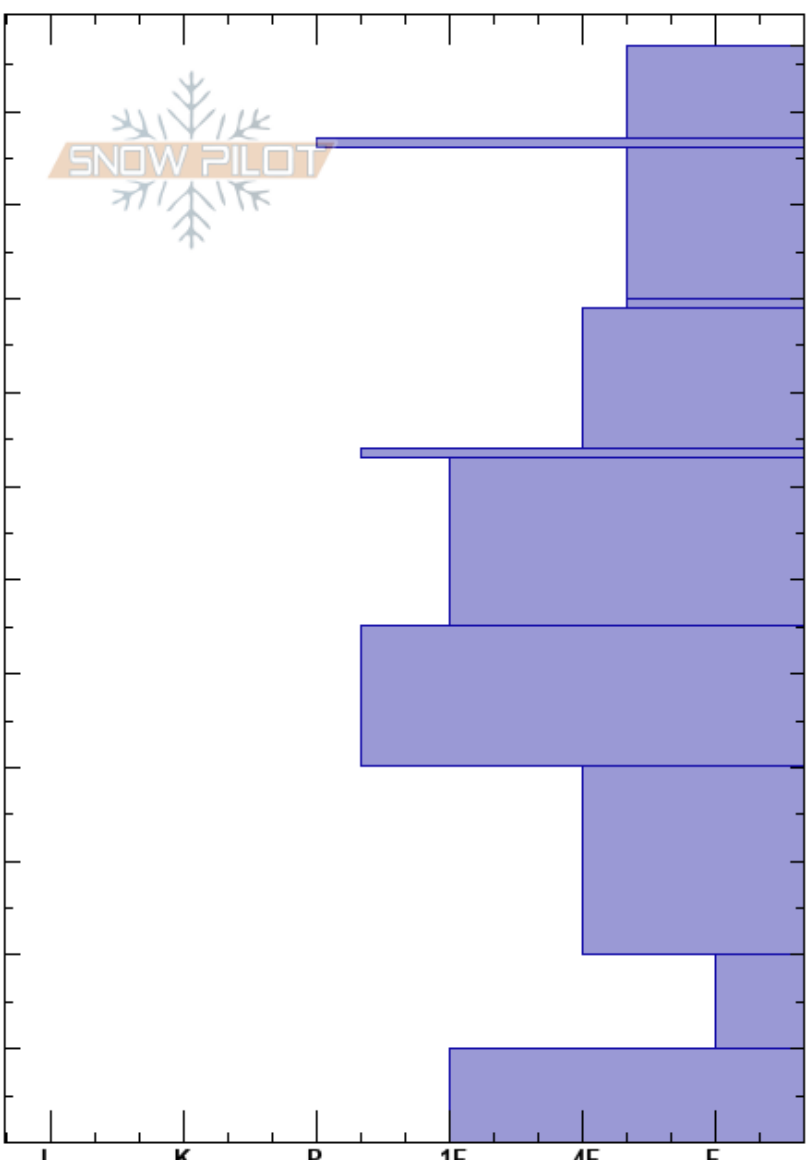

West Side Independence
 Independence Pass
 CO
 Elevation: 12011 ft
 Aspect: SW
 Specifics:

Matt Huber
 01/06/2020 - 12:00pm
 Co-ord: 39.12573N, -106.57628W
 Slope Angle:
 Wind Loading: previous

Stability:
 Air Temperature: 0°C
 Sky Cover: SCT
 Precipitation:
 Wind: SW Light Breeze

HS:117
 PF:100
 PS:30
 20-10cm: Problematic layer
 10-0cm: Very rough and nonplanar

Height (cm)	Crystal Form	Crystal Size	Moisture	ρ (kg/m ³)	Stability tests & Layer comments
117	/	0.5			
110	⊙⊙				←ECTN10 @107cm
100	/	0.5			
90	□	0.5			←ECTN11 @90cm
80	☐	0.3			
70	⊙⊙				
60	☐	0.5			
50	•	0.3			
40	^	2			
30	^	3			
20	^				
10	^				←ECTP20 @10cm
0	^ ⊙⊙				10-0cm: Very rough and nonplanar