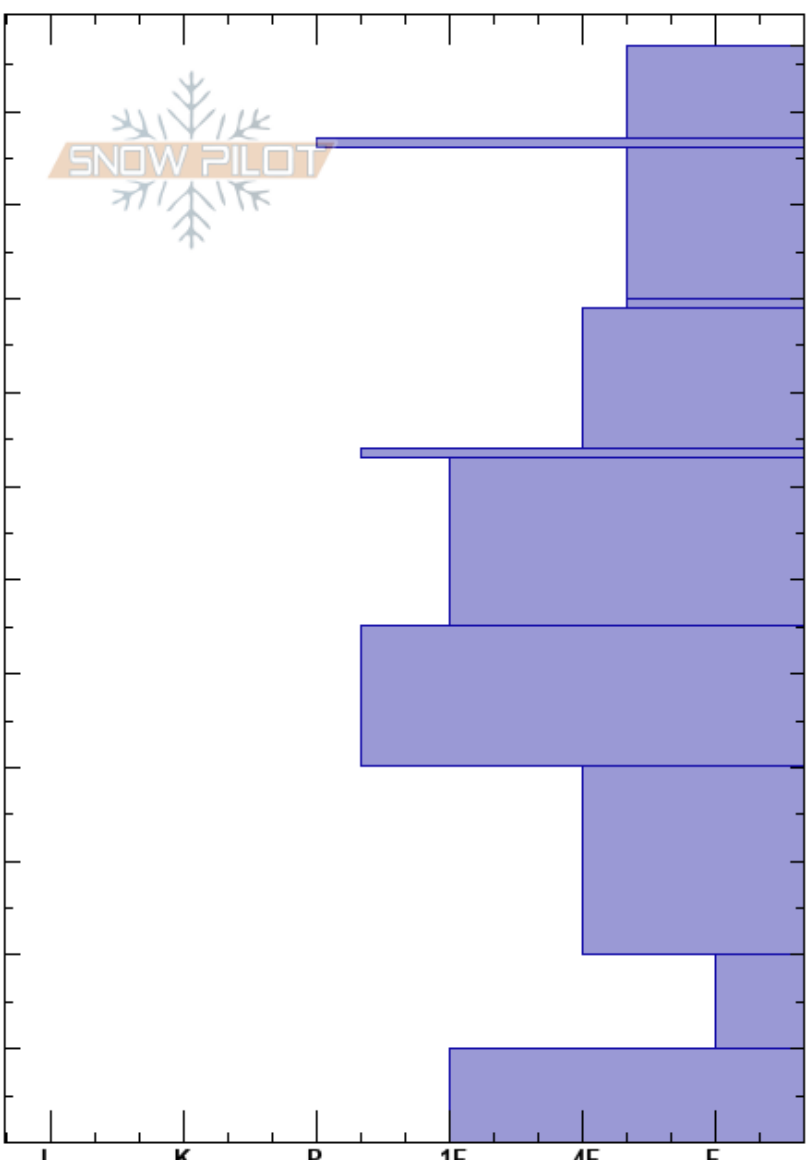

West Side Independence
 Independence Pass
 CO
 Elevation: 12011 ft
 Aspect: SW
 Specifics:

Matt Huber
 01/06/2020 - 12:00pm
 Co-ord: 39.12573N, -106.57628W
 Slope Angle:
 Wind Loading: previous

Stability:
 Air Temperature: 0°C
 Sky Cover: SCT
 Precipitation:
 Wind: SW Light Breeze

HS:117
 PF:100
 PS:30
 20-10cm: Problematic layer
 10-0cm: Very rough and nonplanar

Layer Notes:

Height (cm)	Crystal		Moisture	ρ kg/m ³	Stability tests & Layer comments
	Form	Size			
117	/	0.5			
110	⊙⊙				← ECTN10 @107cm
100	/	0.5			
90	□	0.5			← ECTN11 @90cm
80	☐	0.3			
70	⊙⊙				
60	☐	0.5			
50	•	0.3			
40	^	2			
30	^	3			
20	^				
10	^				← ECTP20 @10cm
0	^ ⊙⊙				10-0cm: Very rough and nonplanar