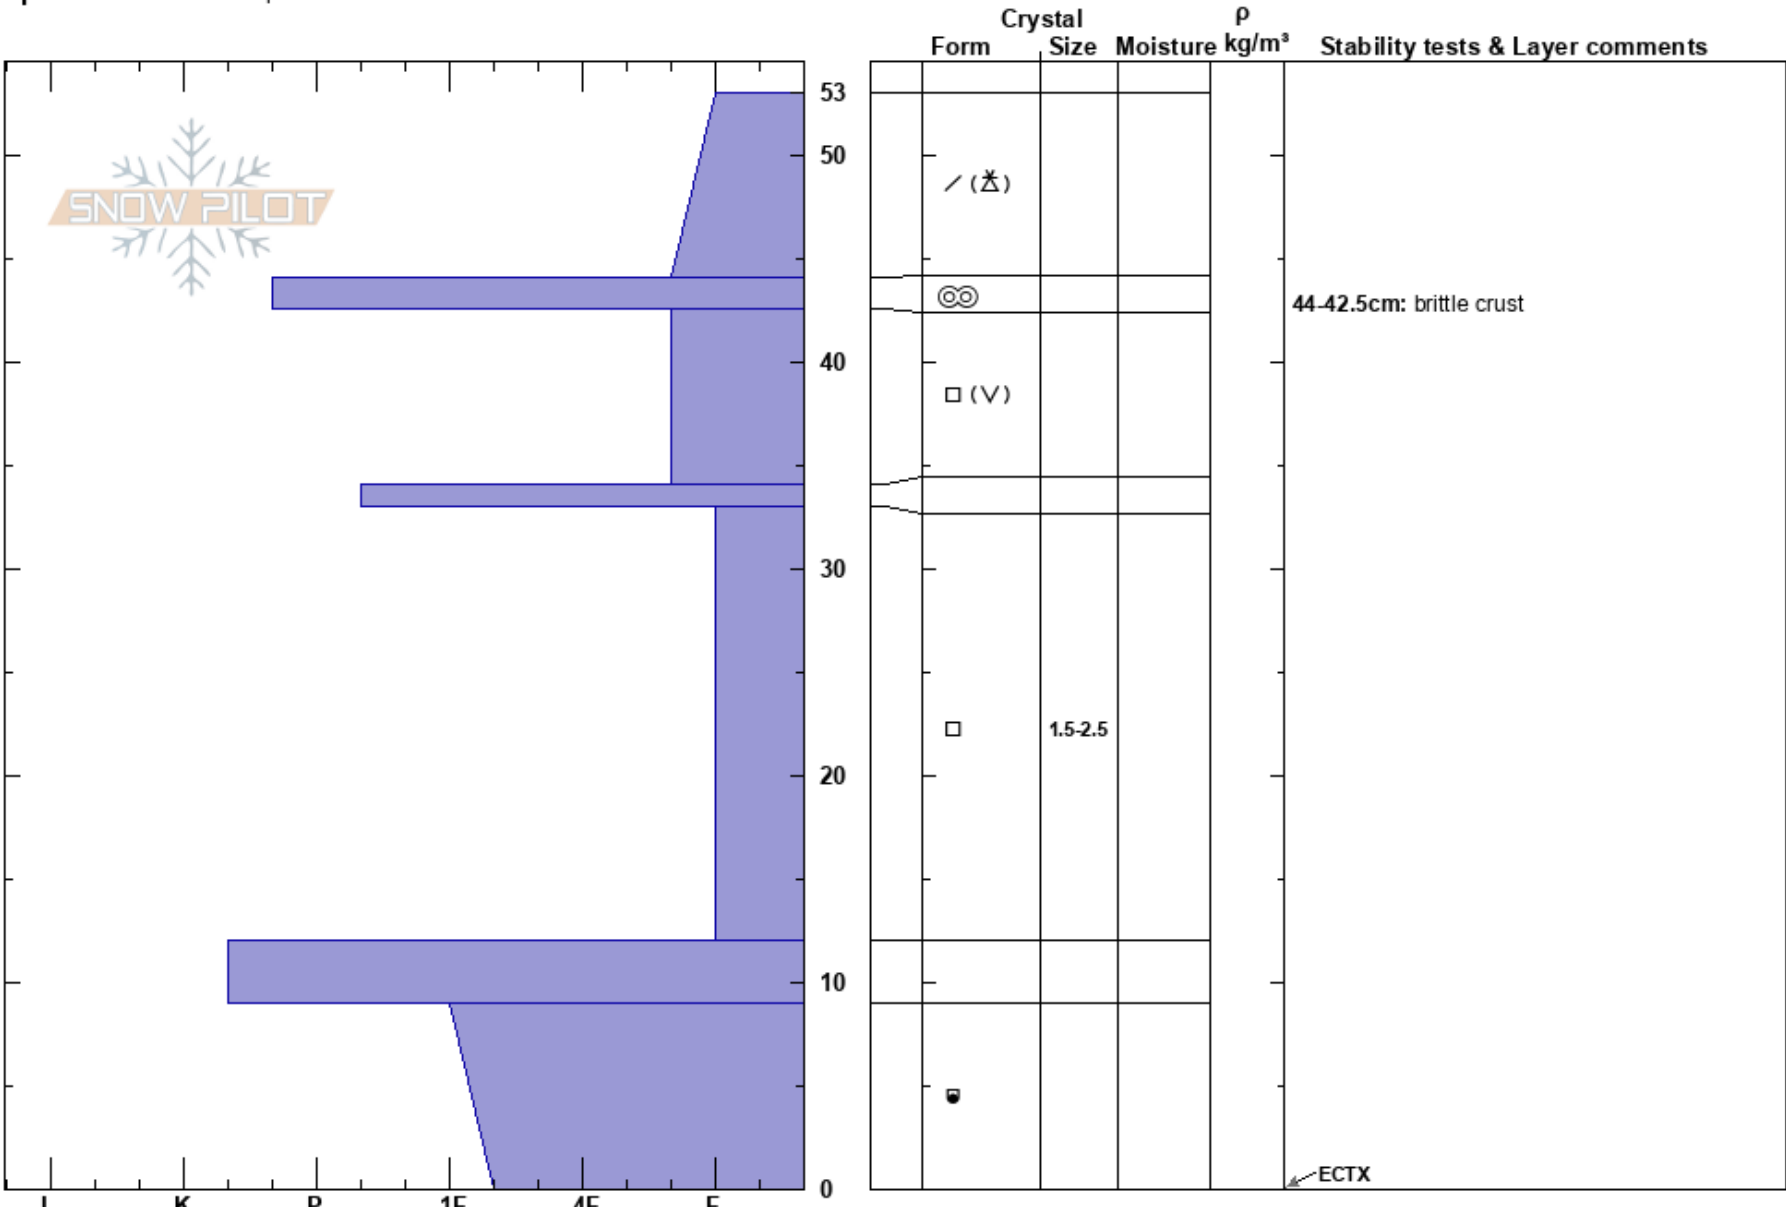

Wood Camp, pt 6280  
 Bear River Range  
 UT  
 Elevation: 6241 ft  
 Aspect:  
 Specifics: We skied slope

toby weed  
 01/06/2020 - 3:00pm  
 Co-ord: 41.80967N, -111.64808W  
 Slope Angle:  
 Wind Loading: yes

Stability: Good  
 Air Temperature: 26°F  
 Sky Cover: BKN  
 Precipitation: NO  
 Wind: SW Moderate  
 HS:53  
 PF:42  
 PS: 10  
 Layer Notes:  
 44-42.5cm: brittle crust  
 42.5-34cm: Problematic layer