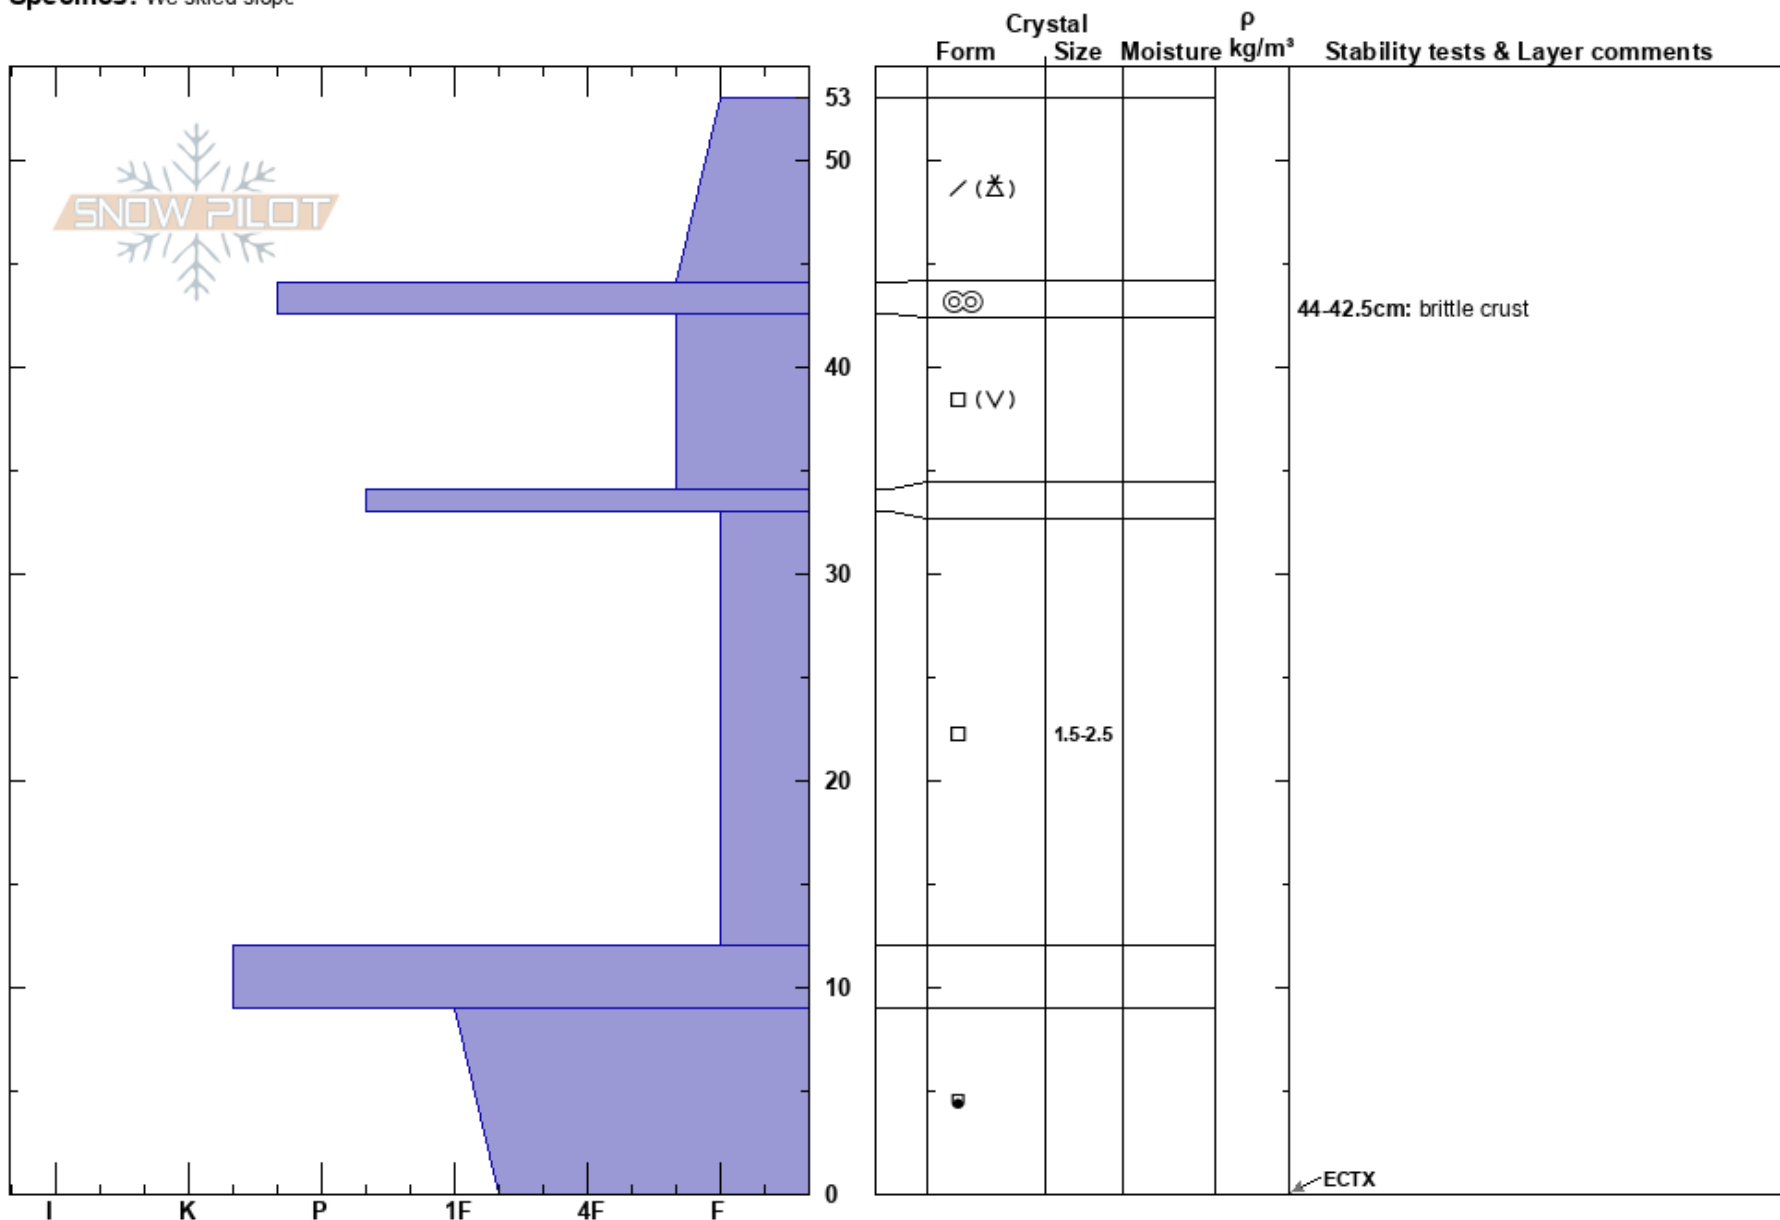

Wood Camp, pt 6280
 Bear River Range
 UT
 Elevation: 6241 ft
 Aspect:
 Specifics: We skied slope

toby weed
 01/06/2020 - 3:00pm
 Co-ord: 41.80967N, -111.64808W
 Slope Angle:
 Wind Loading: yes

Stability: Good HS:53
 Air Temperature: 26°F PF:42
 Sky Cover: BKN PS: 10
 Precipitation: NO
 Wind: SW Moderate
 Layer Notes:
 44-42.5cm: brittle crust
 42.5-34cm: Problematic layer

Notes: Drifting going on more at higher elevations.. Observed quite weak but currently stable snow.