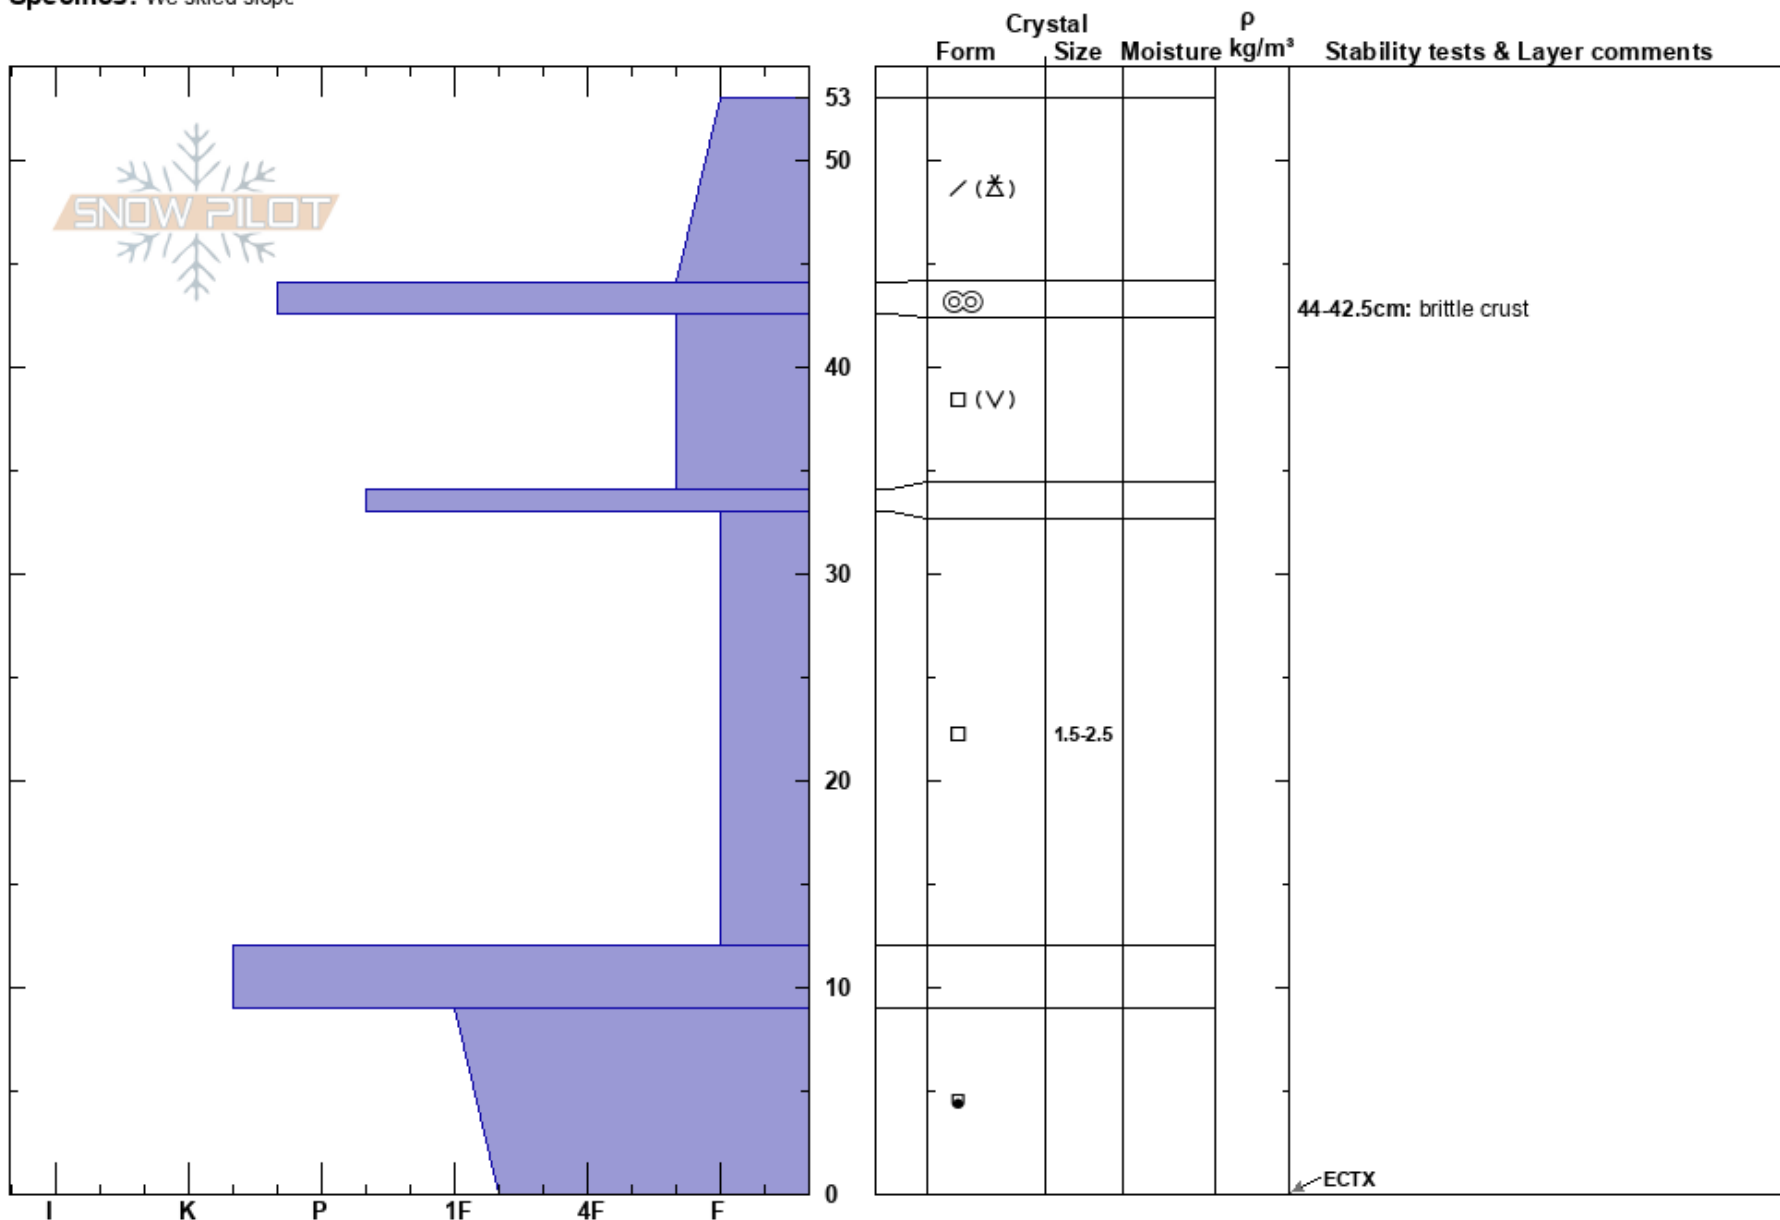

Wood Camp, pt 6280  
 Bear River Range  
 UT  
 Elevation: 6241 ft  
 Aspect:  
 Specifics: We skied slope

toby weed  
 01/06/2020 - 3:00pm  
 Co-ord: 41.80967N, -111.64808W  
 Slope Angle:  
 Wind Loading: yes

Stability: Good HS:53  
 Air Temperature: 26°F PF:42  
 Sky Cover: BKN PS: 10  
 Precipitation: NO  
 Wind: SW Moderate  
 Layer Notes:  
 44-42.5cm: brittle crust  
 42.5-34cm: Problematic layer

Notes: Drifting going on more at higher elevations.. Observed quite weak but currently stable snow.