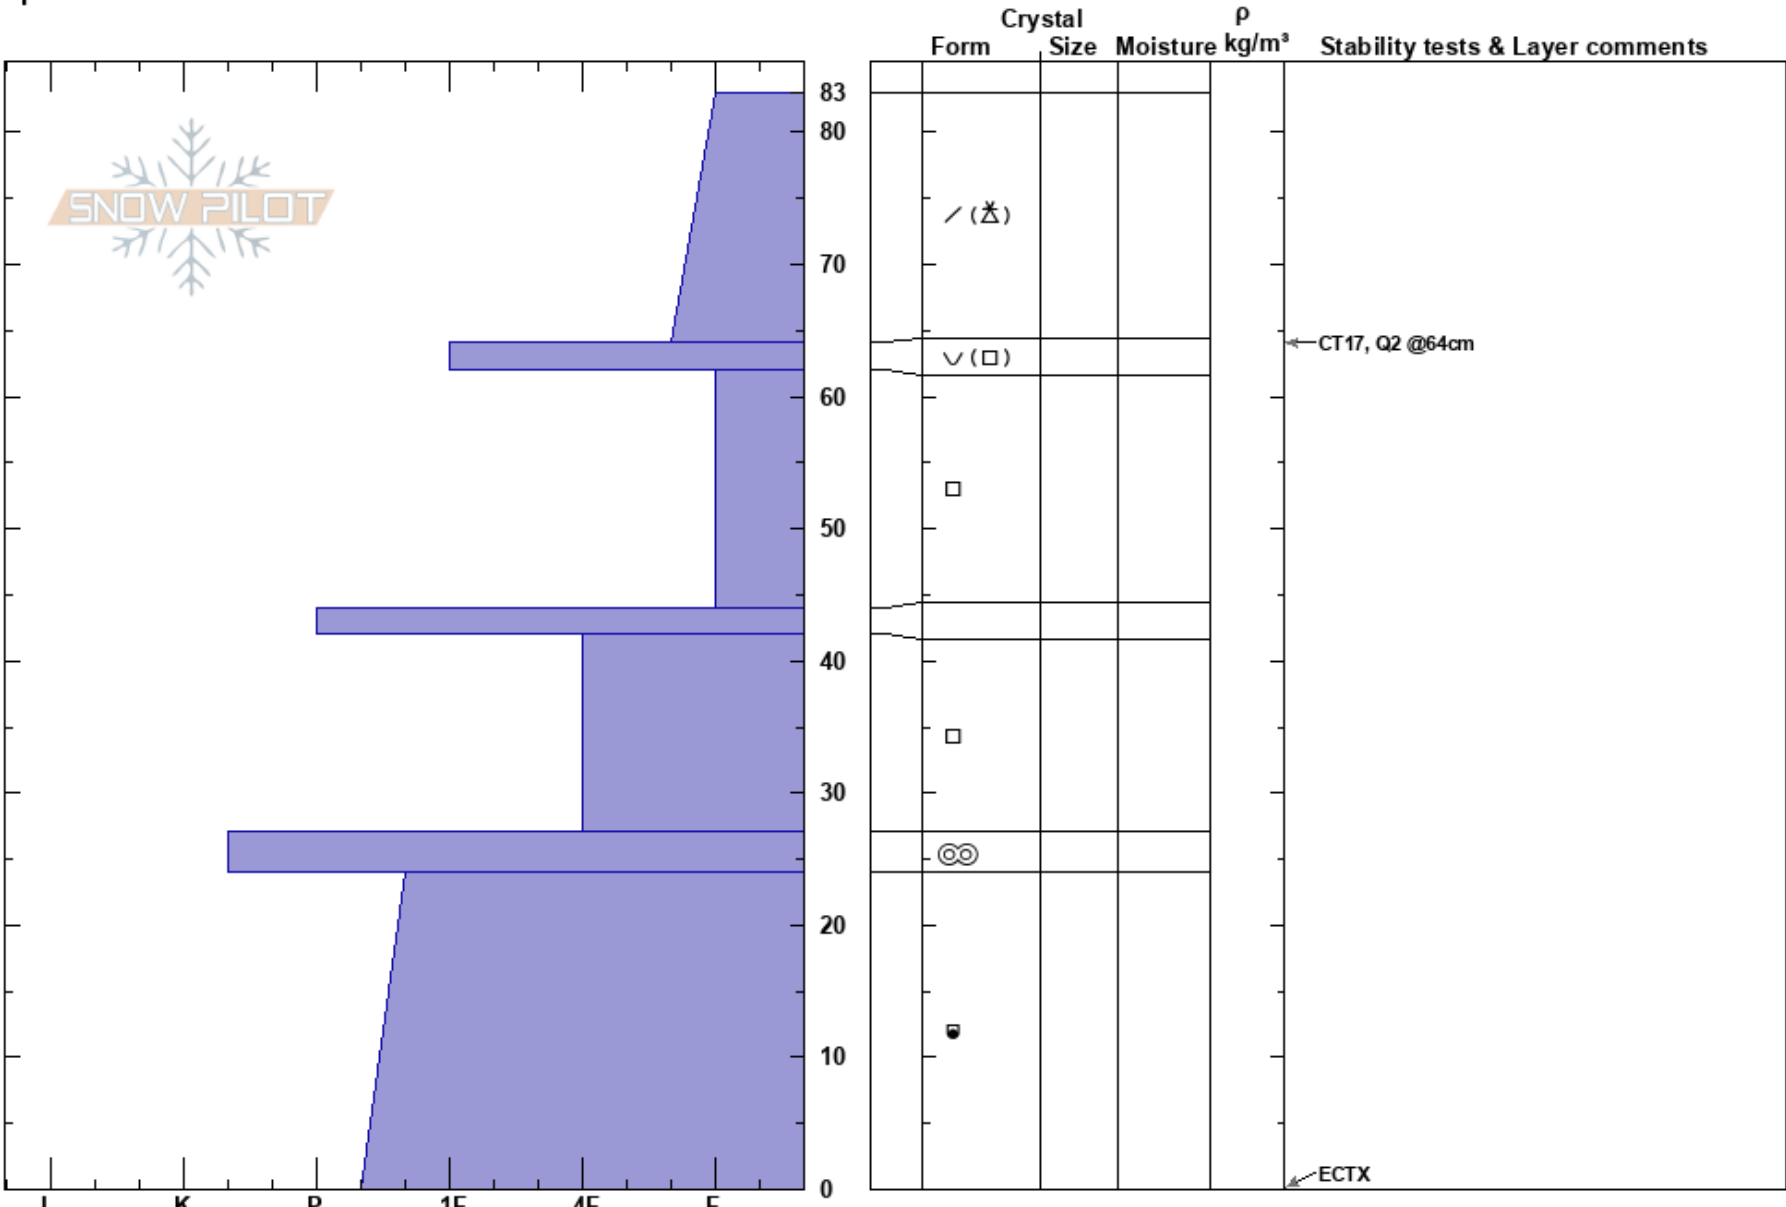

Wood Camp Trail  
 Bear River Range  
 UT  
 Elevation: 5731 ft  
 Aspect: E  
 Specifics:

toby weed  
 01/06/2020 - 2:30pm  
 Co-ord: 41.80471N, -111.65391W  
 Slope Angle: 21°  
 Wind Loading:

Stability:  
 Air Temperature: 26°F  
 Sky Cover: BKN  
 Precipitation: NO  
 Wind: SW Moderate  
 HS:83  
 PF:50  
 PS:18  
 62-44cm:Problematic layer