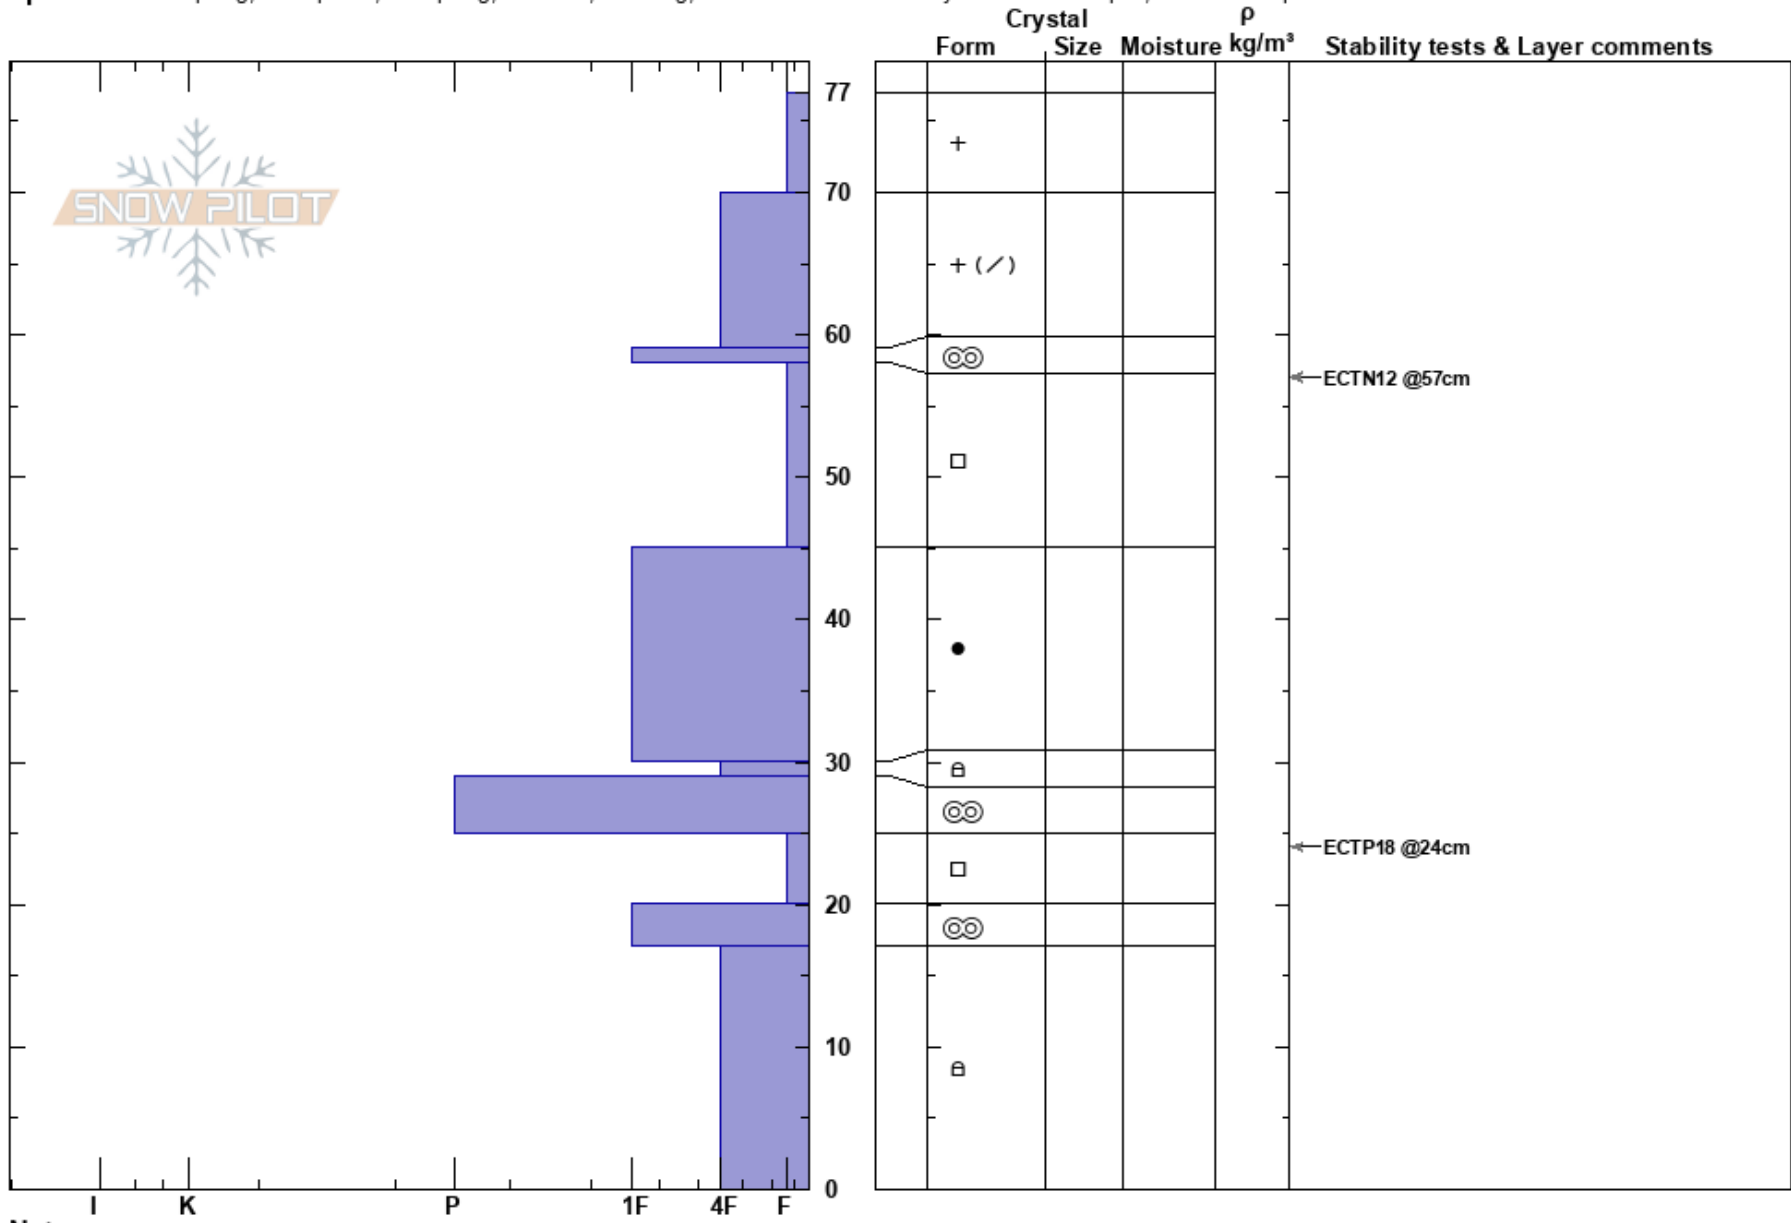

Lolo Pass Crystal Amp
 Bitterroot
 MT
 Elevation: 5614 ft
 Aspect: 180°

Todd Glew
 01/06/2020 - 11:00am
 Co-ord: 46.65893N, -114.59272W
 Slope Angle: 25°
 Wind Loading: yes

Stability: Fair
 Air Temperature: 30°F
 Sky Cover: OVC
 Precipitation: S1
 Wind: S Moderate

HS:77
 PF:70
 PS:25

Specifics: Collapsing, widespread; Collapsing, localized; Cracking; Recent avalanche activity on different slopes; We skied slope

Notes: