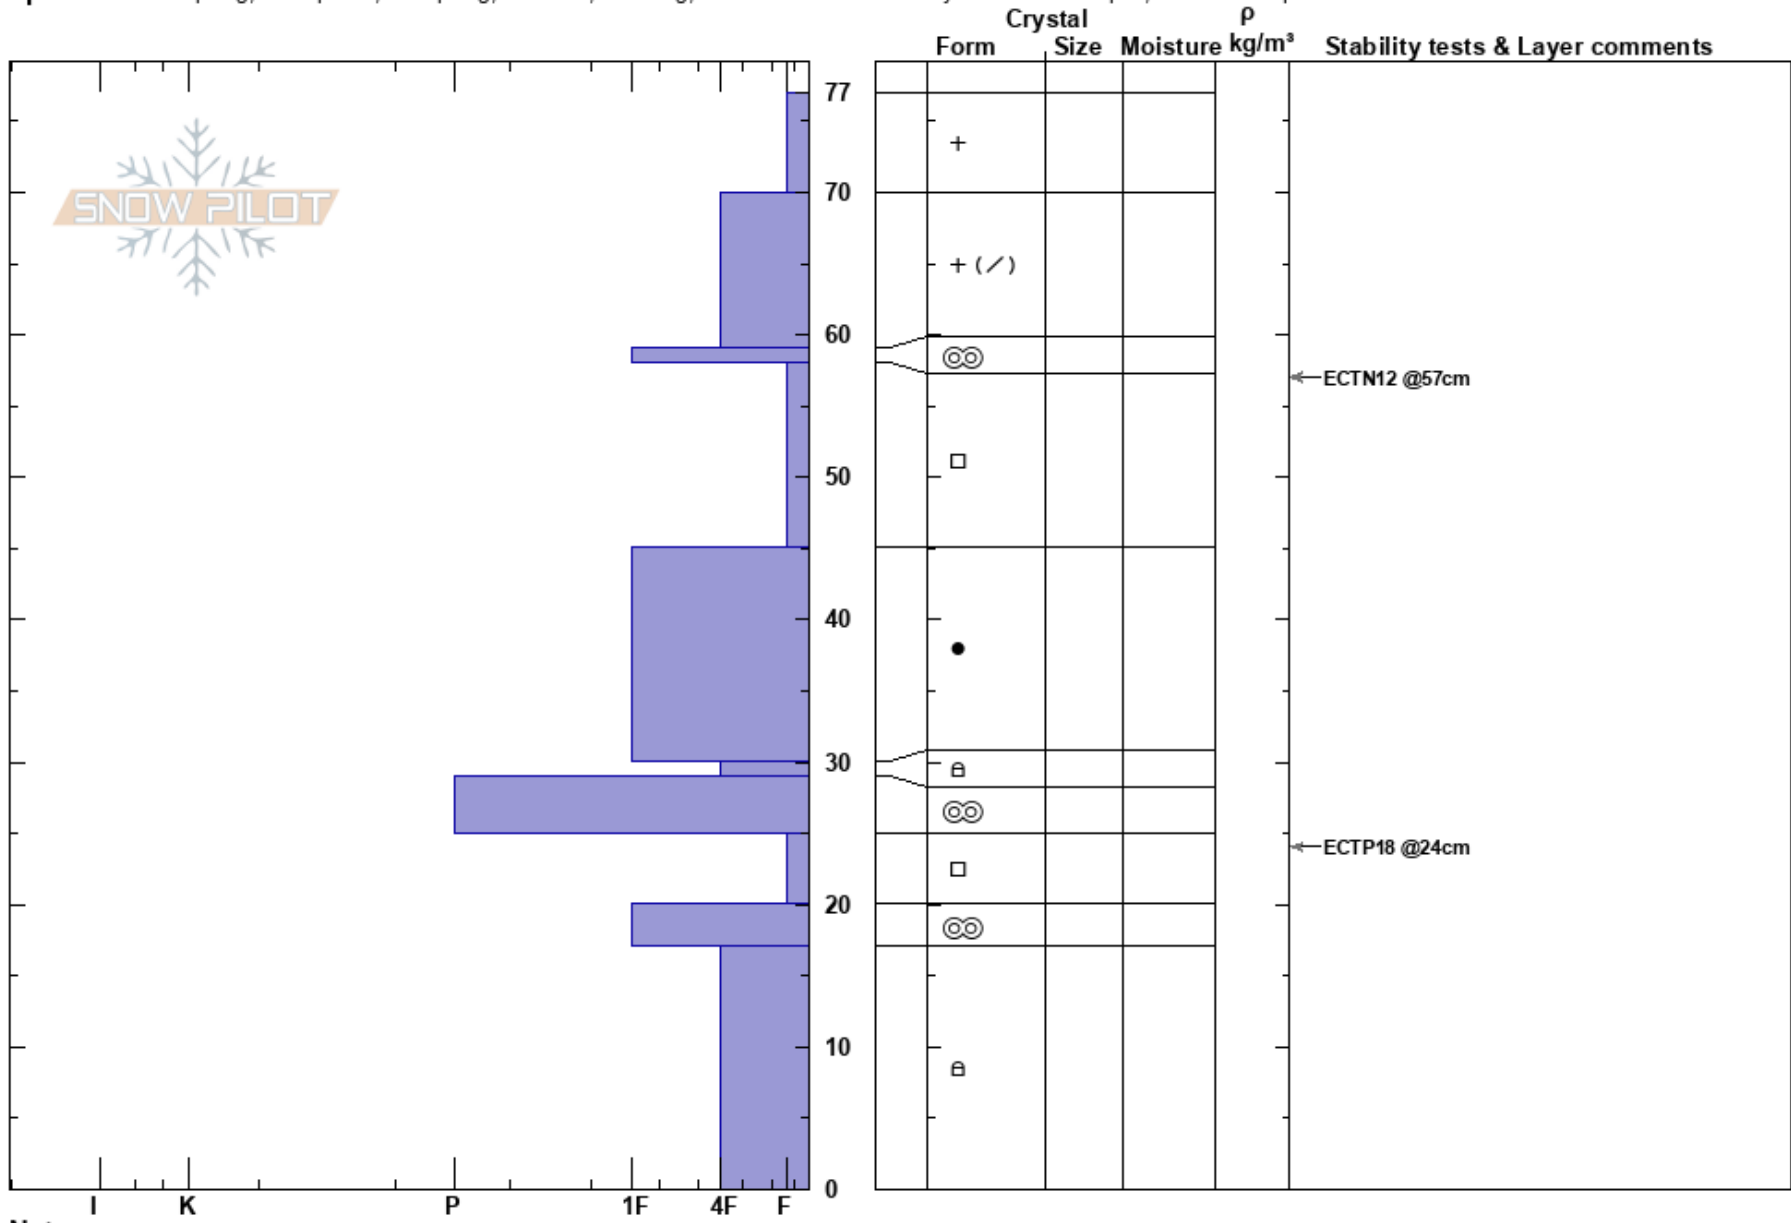

Lolo Pass Crystal Amp
 Bitterroot
 MT
 Elevation: 5614 ft
 Aspect: 180°

Todd Glew
 01/06/2020 - 11:00am
 Co-ord: 46.65893N, -114.59272W
 Slope Angle: 25°
 Wind Loading: yes

Stability: Fair
 Air Temperature: 30°F
 Sky Cover: OVC
 Precipitation: S1
 Wind: S Moderate

HS:77
 PF:70
 PS:25

Specifics: Collapsing, widespread; Collapsing, localized; Cracking; Recent avalanche activity on different slopes; We skied slope

Notes:

I K P 1F 4F F