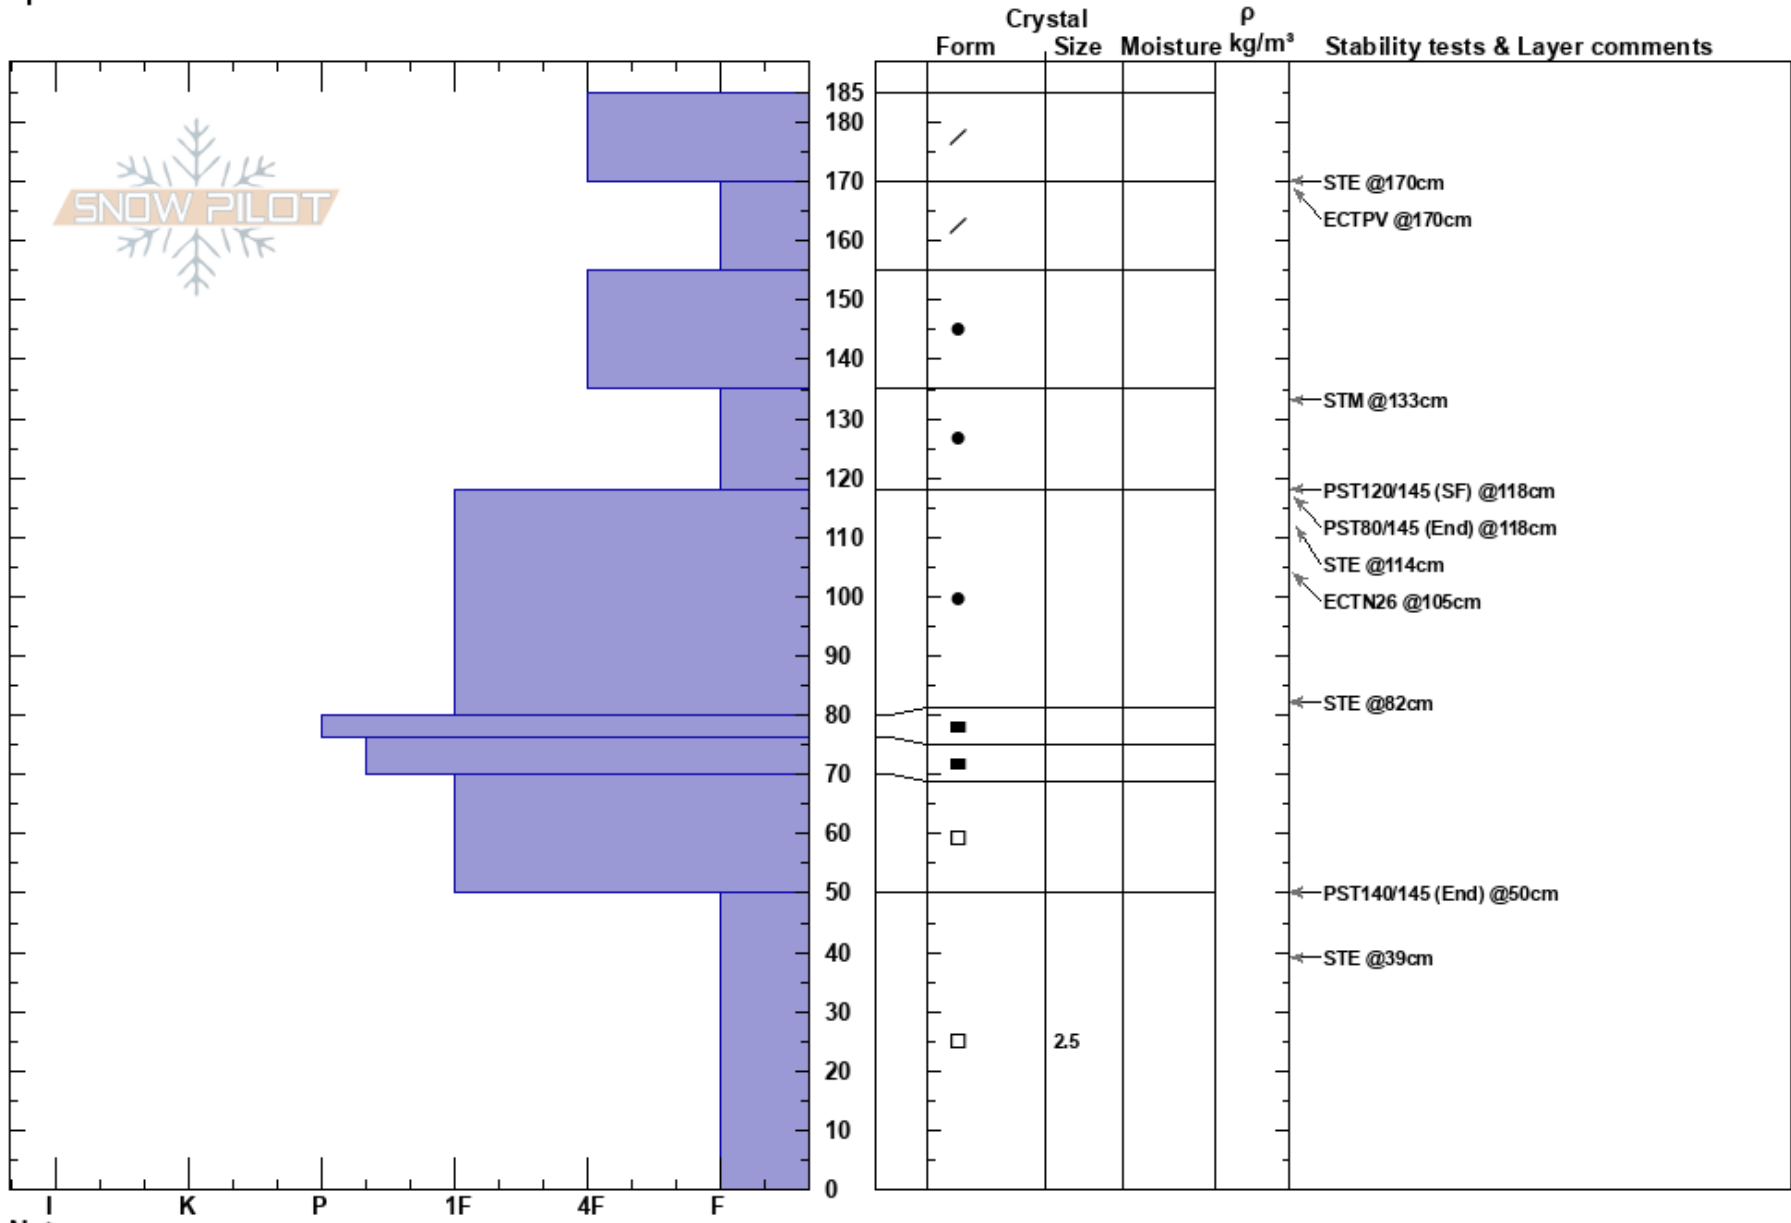

Pinedale N Bowl - 2
 Teton Range
 WY
 Elevation: 9800 ft
 Aspect: 11°
 Specifics:

Tim Petrick
 01/05/2020 - 9:30am
 Co-ord:
 Slope Angle: 32°
 Wind Loading:

Stability: **HS:185**
 Air Temperature: -9°C **PF:60** 50-0cm: Problematic layer
 Sky Cover: OVC **PS: 15**
 Precipitation: S-1
 Wind: SW Calm

Notes: Study plot in trees to skier's right of main Pinedale north bowl