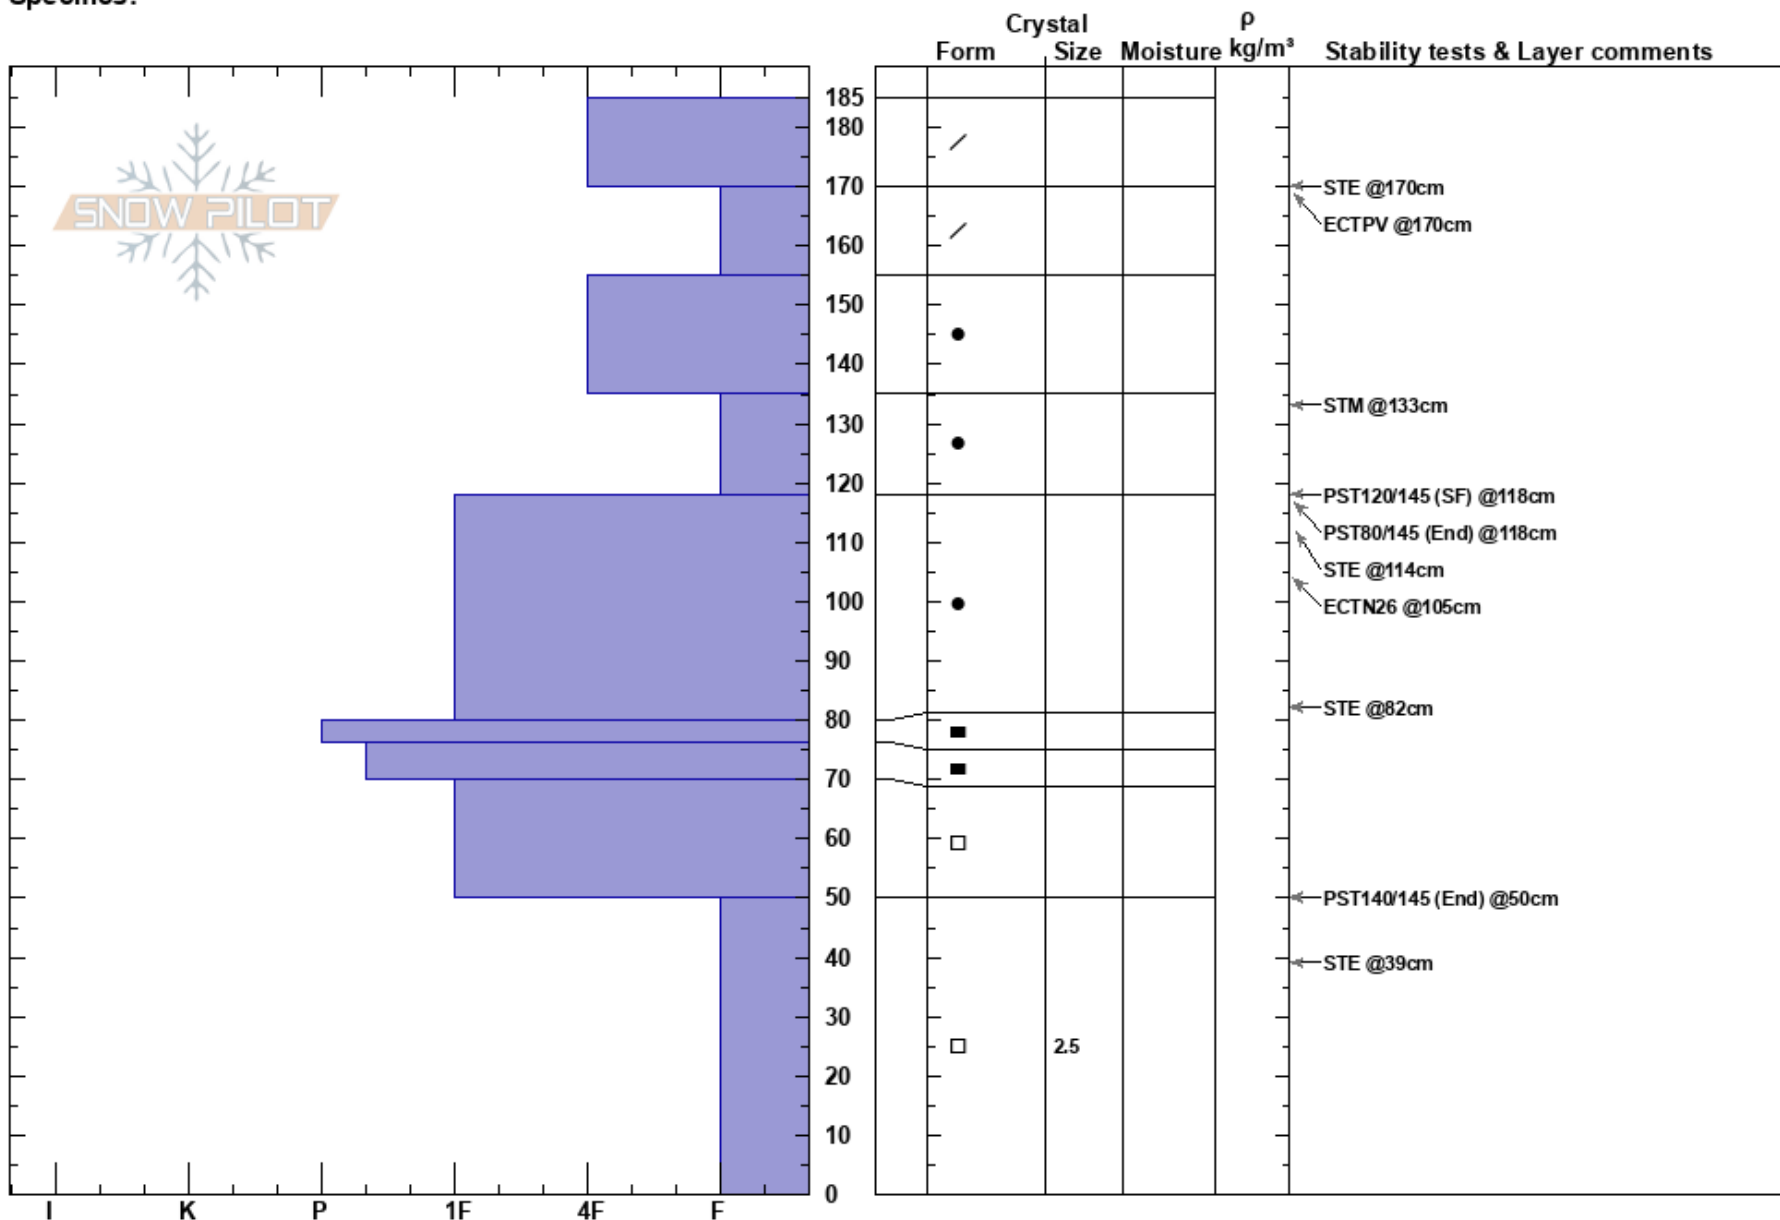

Pinedale N Bowl - 2
 Teton Range
 WY
 Elevation: 9800 ft
 Aspect: 11°
 Specifics:

Tim Petrick
 01/05/2020 - 9:30am
 Co-ord:
 Slope Angle: 32°
 Wind Loading:

Stability: **HS:185**
 Air Temperature: -9°C **PF:60** 50-0cm: Problematic layer
 Sky Cover: OVC **PS: 15**
 Precipitation: S-1
 Wind: SW Calm

Notes: Study plot in trees to skier's right of main Pinedale north bowl