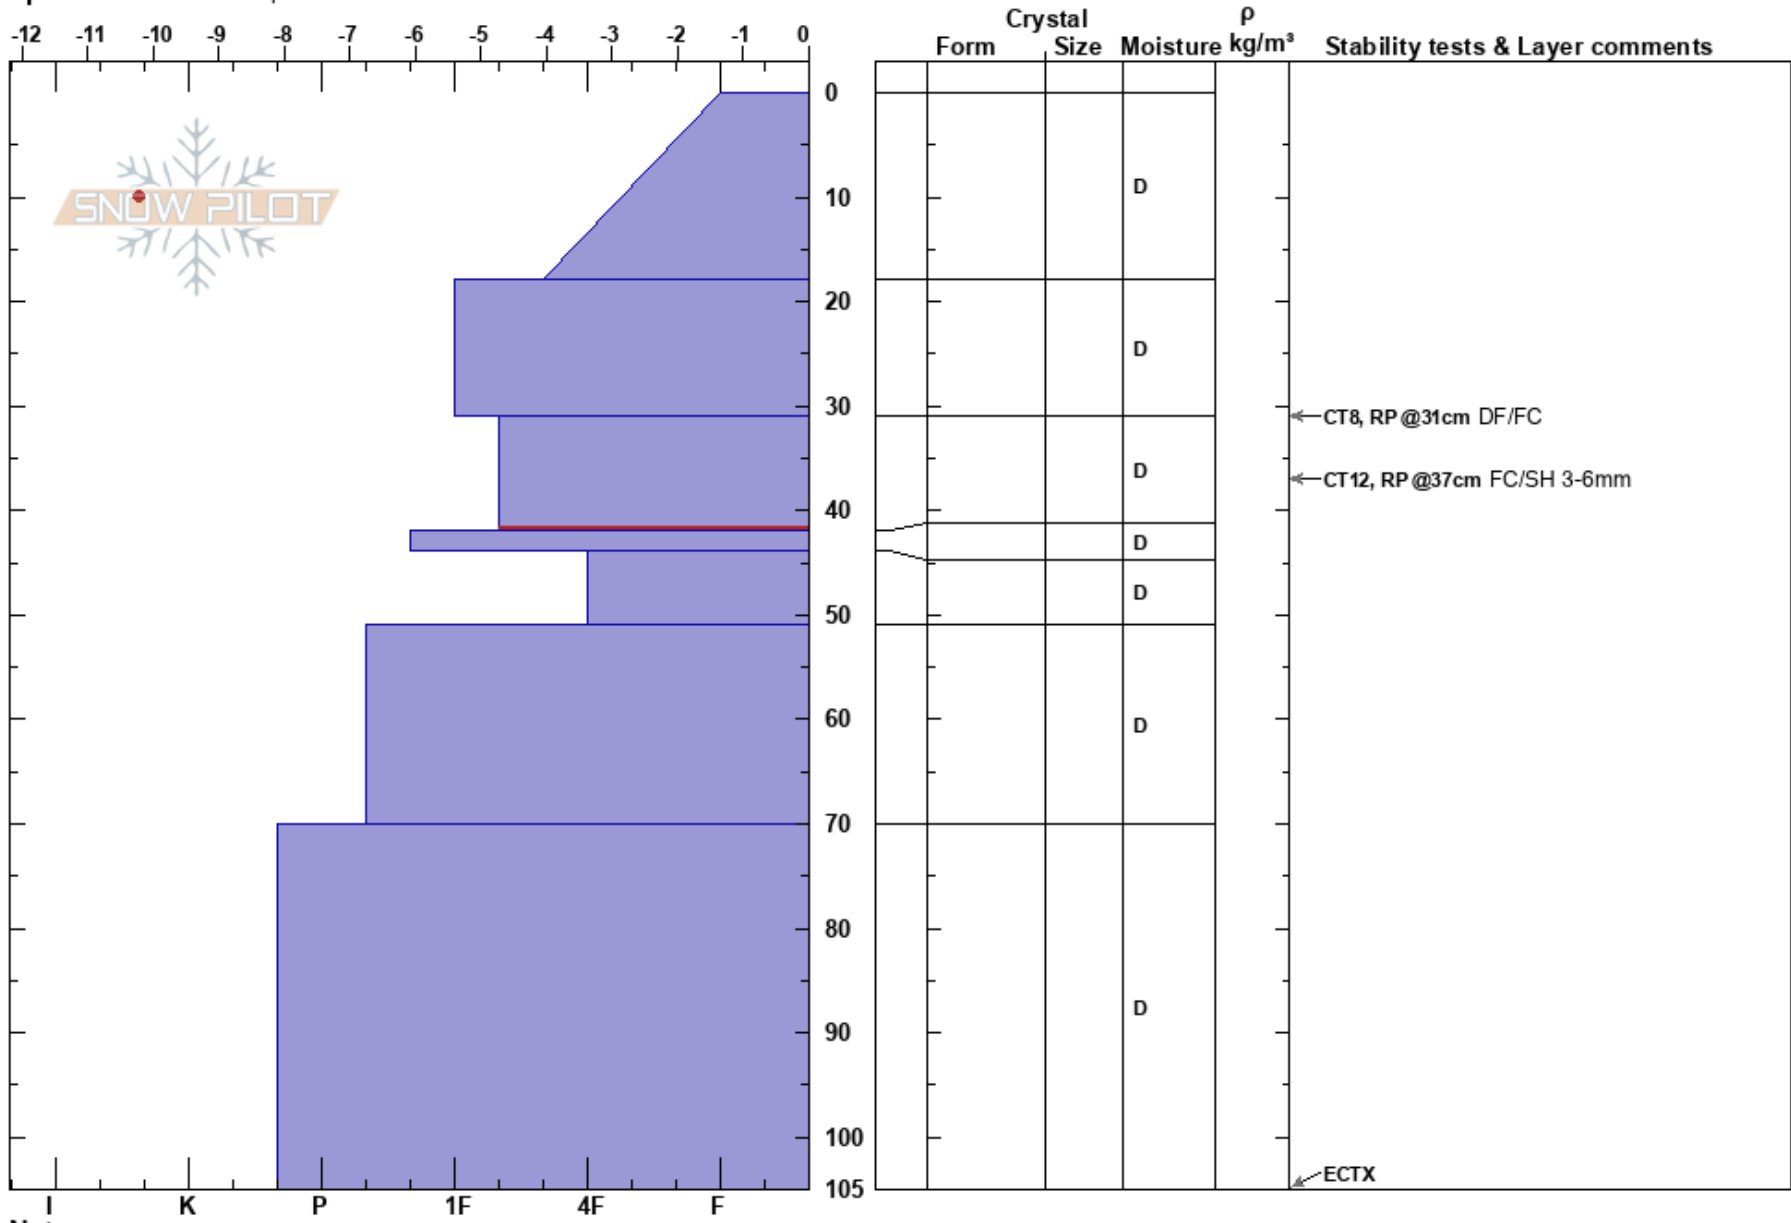

Logpile
 Ominecas
 BC
 Elevation: 1700 m
 Aspect: 235°
 Specifics: We skied slope

Simon Lacroix-Faucher
 06/01/2020 - 12:50
 Co-ord:
 Slope Angle: 31°
 Wind Loading:

Stability: **HS:105**
 Air Temperature: -11.3°C
 Sky Cover: CLR
 Precipitation: NO
 Wind: Calm
 Layer Notes:
 31-42cm: Problematic layer

Notes: Sparsely treed area