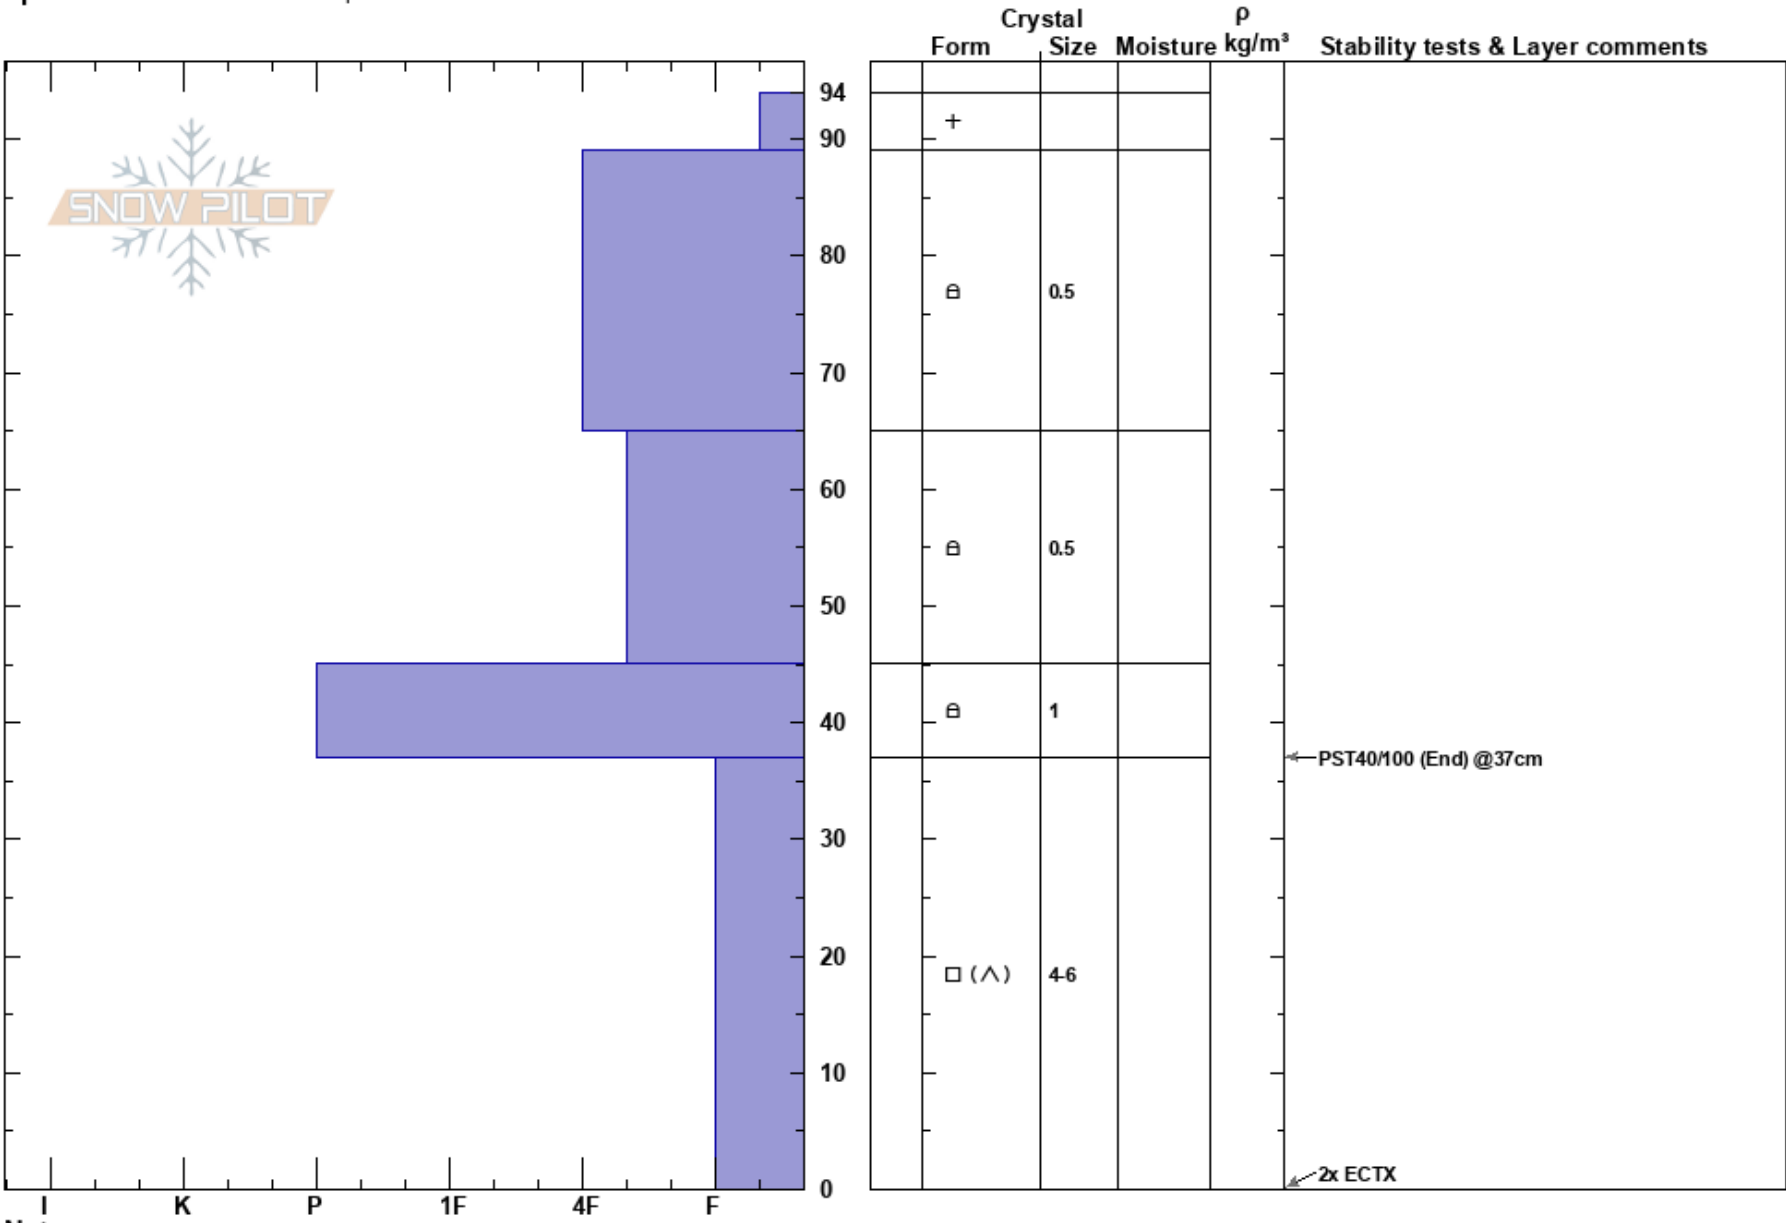

Sage/Carrot Basin  
 Madison Range-S  
 MT  
 Elevation: 9245 ft  
 Aspect: 80°  
 Specifics: We snowmobiled slope

Spencer Jonas  
 01/06/2020 - 12:30pm  
 Co-ord: 44.95634N, -111.31751W  
 Slope Angle: 31°  
 Wind Loading: no

Stability: HS:94  
 Air Temperature:  
 Sky Cover: X  
 Precipitation: S1  
 Wind: SW Strong

Layer Notes:

Notes: