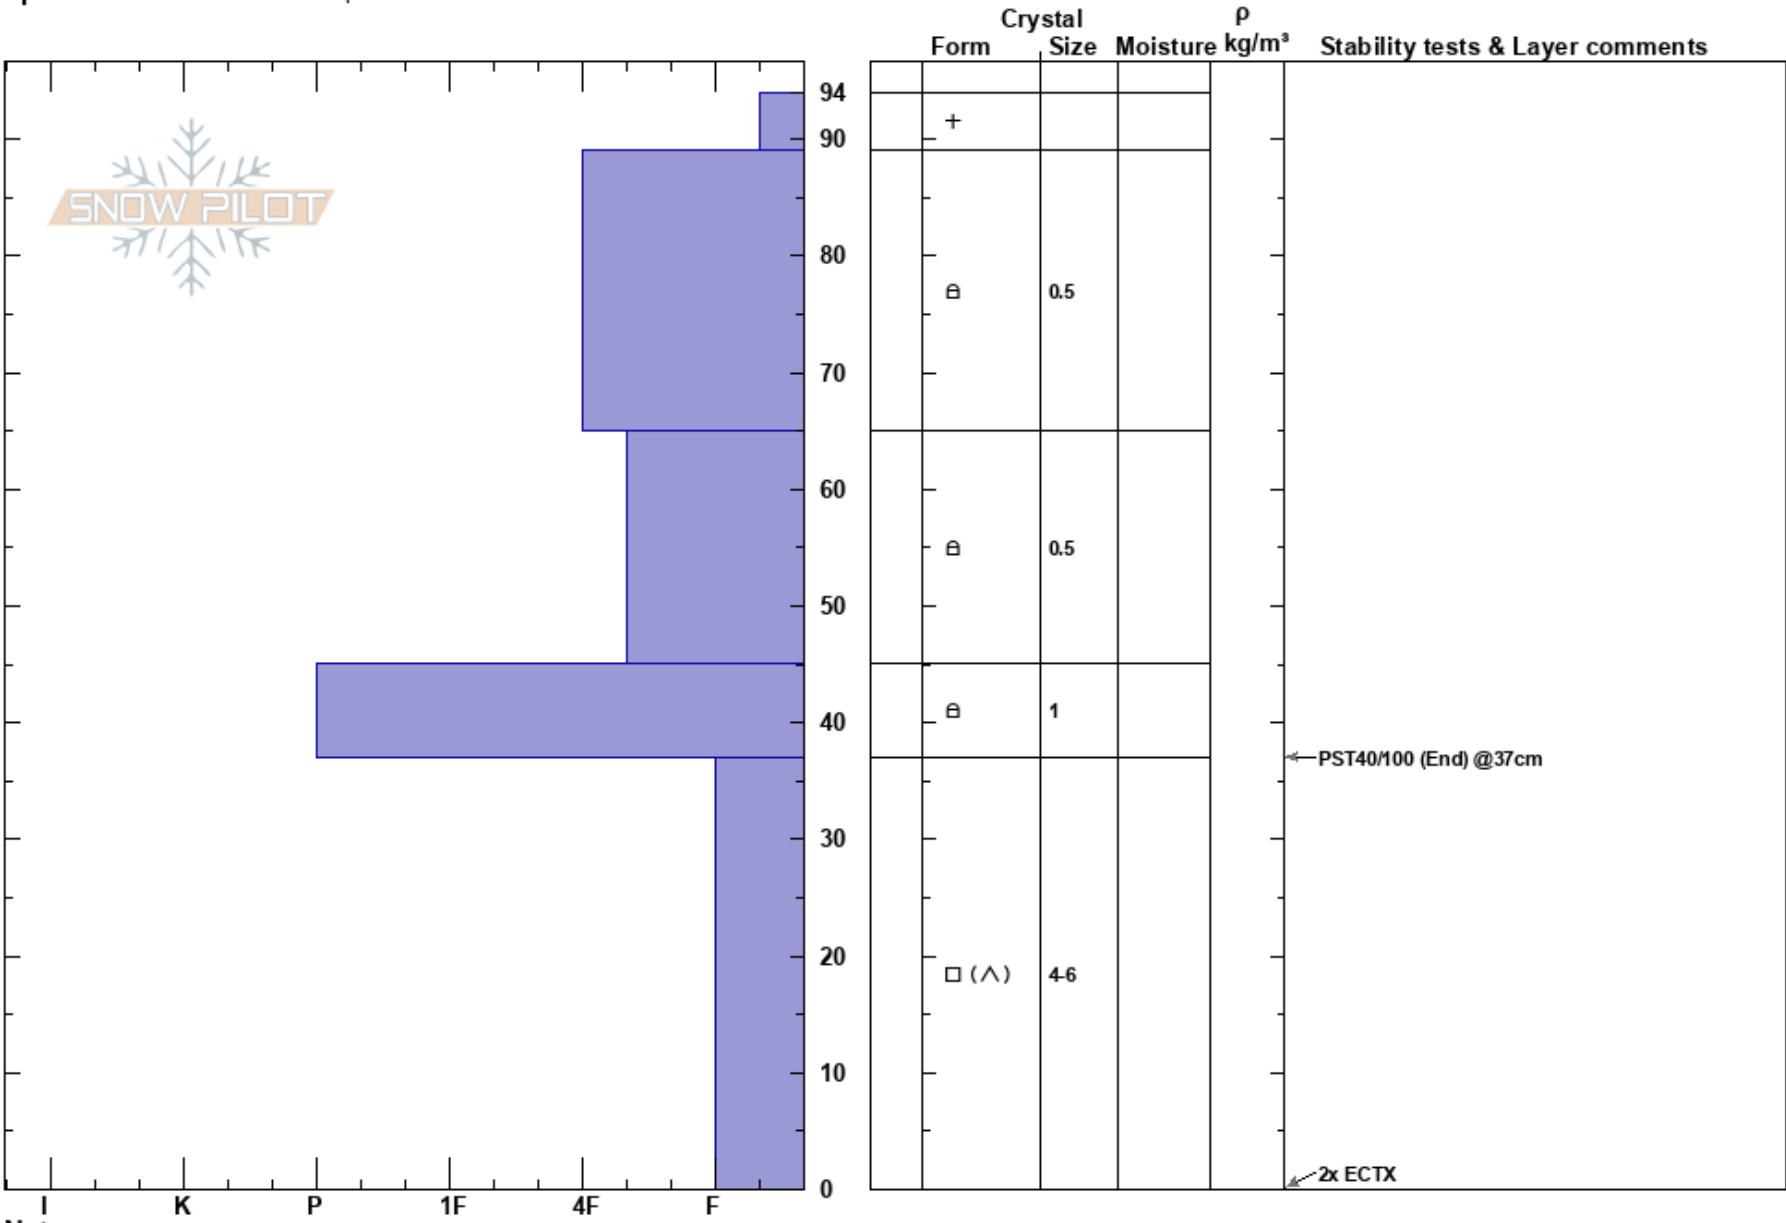

Sage/Carrot Basin
 Madison Range-S
 MT
 Elevation: 9245 ft
 Aspect: 80°
 Specifics: We snowmobiled slope

Spencer Jonas
 01/06/2020 - 12:30pm
 Co-ord: 44.95634N, -111.31751W
 Slope Angle: 31°
 Wind Loading: no

Stability: HS:94
 Air Temperature:
 Sky Cover: X
 Precipitation: S1
 Wind: SW Strong

Layer Notes:

Notes: