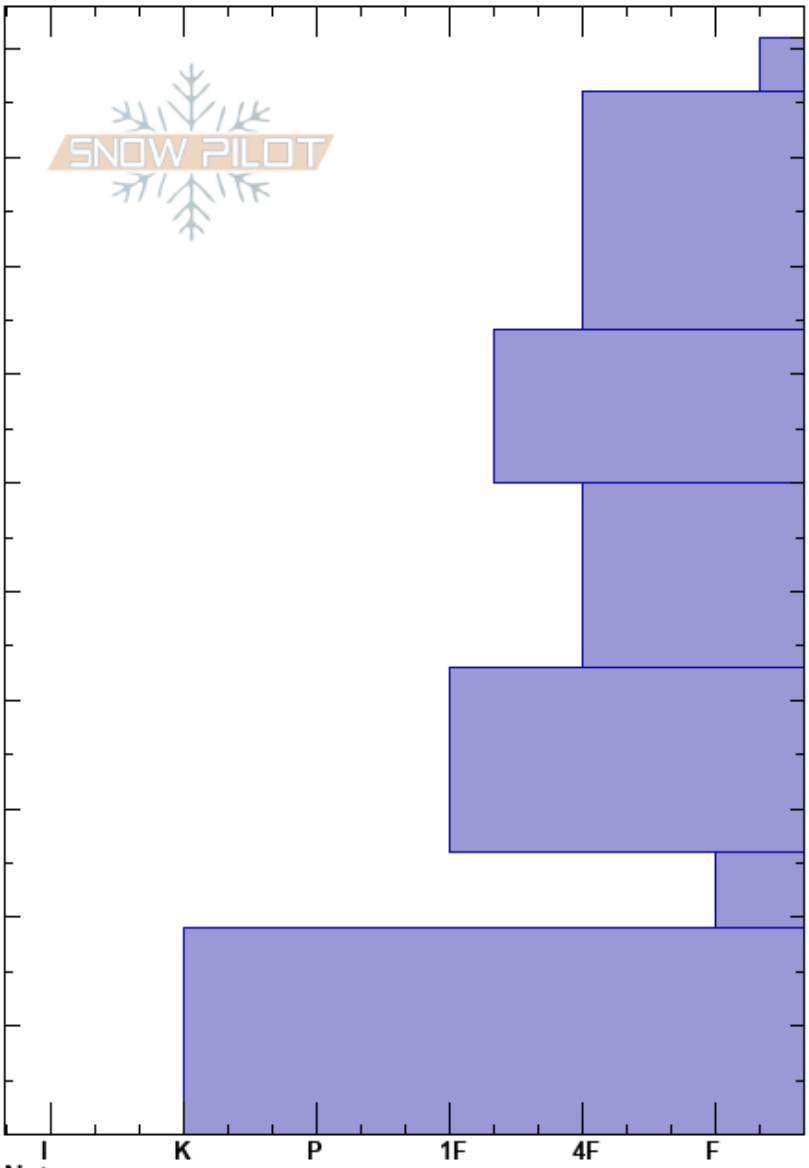

Wilderness Boundry
 Madison Range-S
 MT
Elevation: 8954 ft
Aspect: 240°
Specifics:

Spencer Jonas
 01/06/2020 - 11:30am
Co-ord: 44.97587N, -111.35652W
Slope Angle: 28°
Wind Loading: no

Stability:
Air Temperature:
Sky Cover: OVC
Precipitation: S-1
Wind: SW Moderate

HS:101
PF:70
Layer Notes:

Height	Crystal		ρ kg/m ³	Stability tests & Layer comments
	Form	Size		
101	+			
90	/			
70	• (⊖)	1		
60				← ECTN11 @60cm
50	⊖	1		
40	⊖	1		
30				← ECTP26 @26cm
20	□	24		
10	□	24		
0				