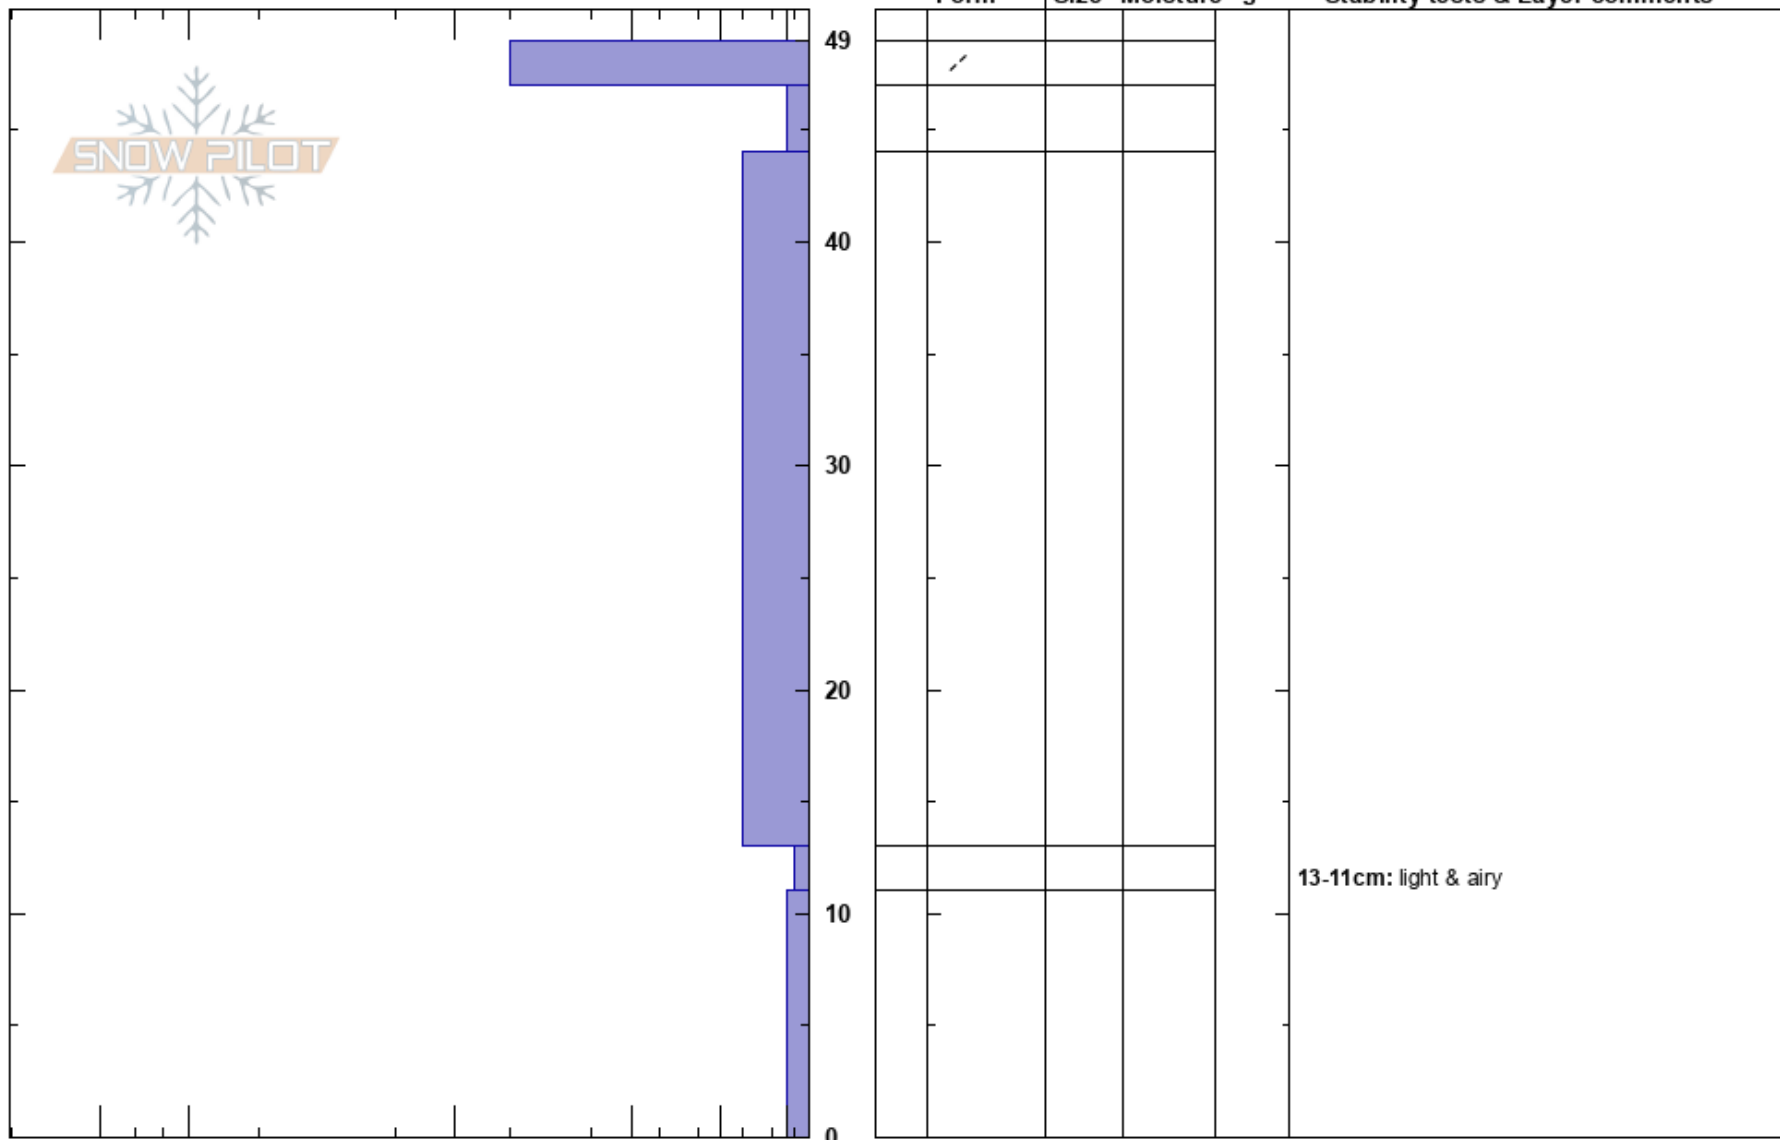

Bitterroot 1.2.20

Victoria Rosin

Stability:

HS:49

Layer Notes:

Pioneer

01/02/2020 - 11:45am

Air Temperature:

13-11cm: light & airy

ID

Co-ord:

Sky Cover: FEW

Elevation: 5980 ft

Slope Angle: 30°

Precipitation: NO

Aspect: W

Wind Loading: previous

Wind: W Moderate

Specifics: Pit dug in a Ski Area

Crystal Form, Size, Moisture, ρ kg/m³, Stability tests & Layer comments

Notes: