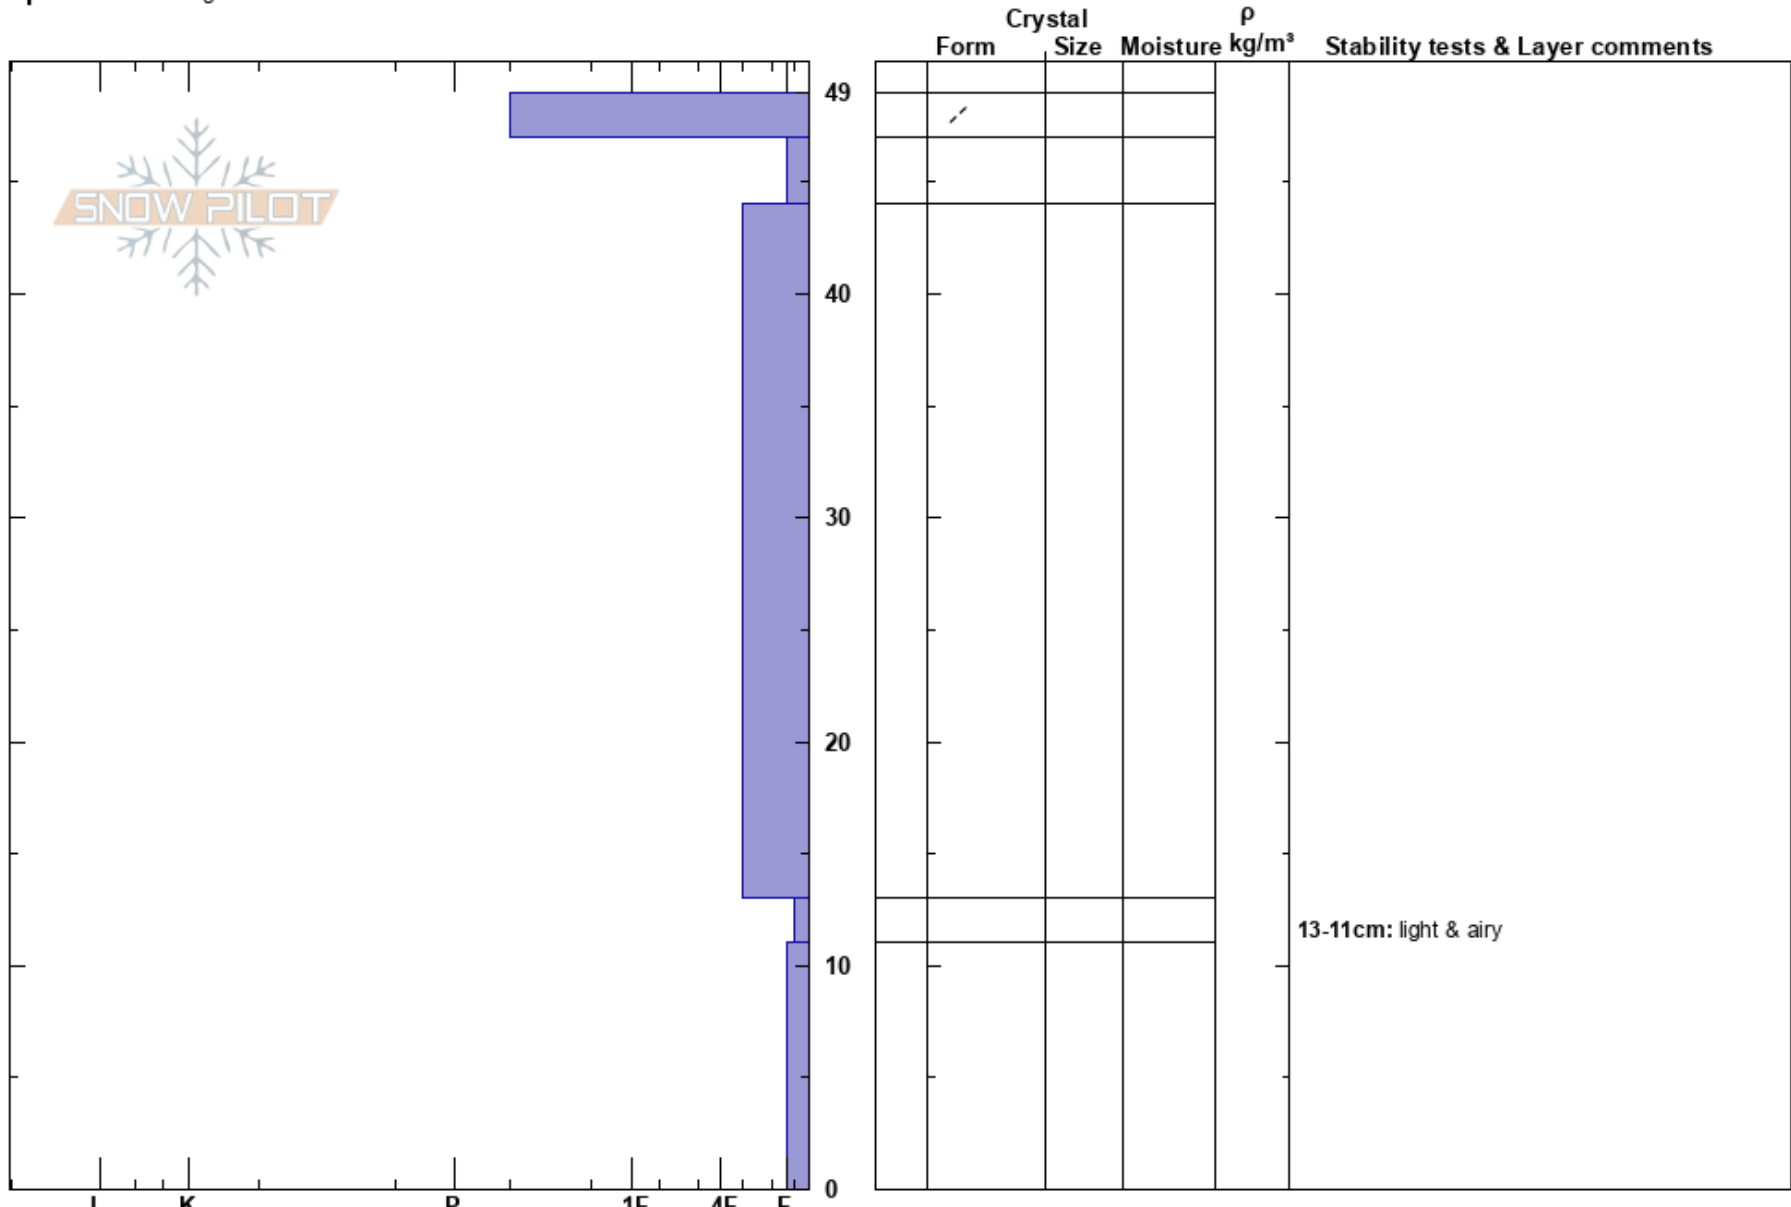

13-11cm: light & airy

ID

Co-ord:

Sky Cover: FEW

Elevation: 5980 ft

Slope Angle: 30°

Precipitation: NO

Aspect: W

Wind Loading: previous

Wind: W Moderate

Specifics: Pit dug in a Ski Area

Notes: