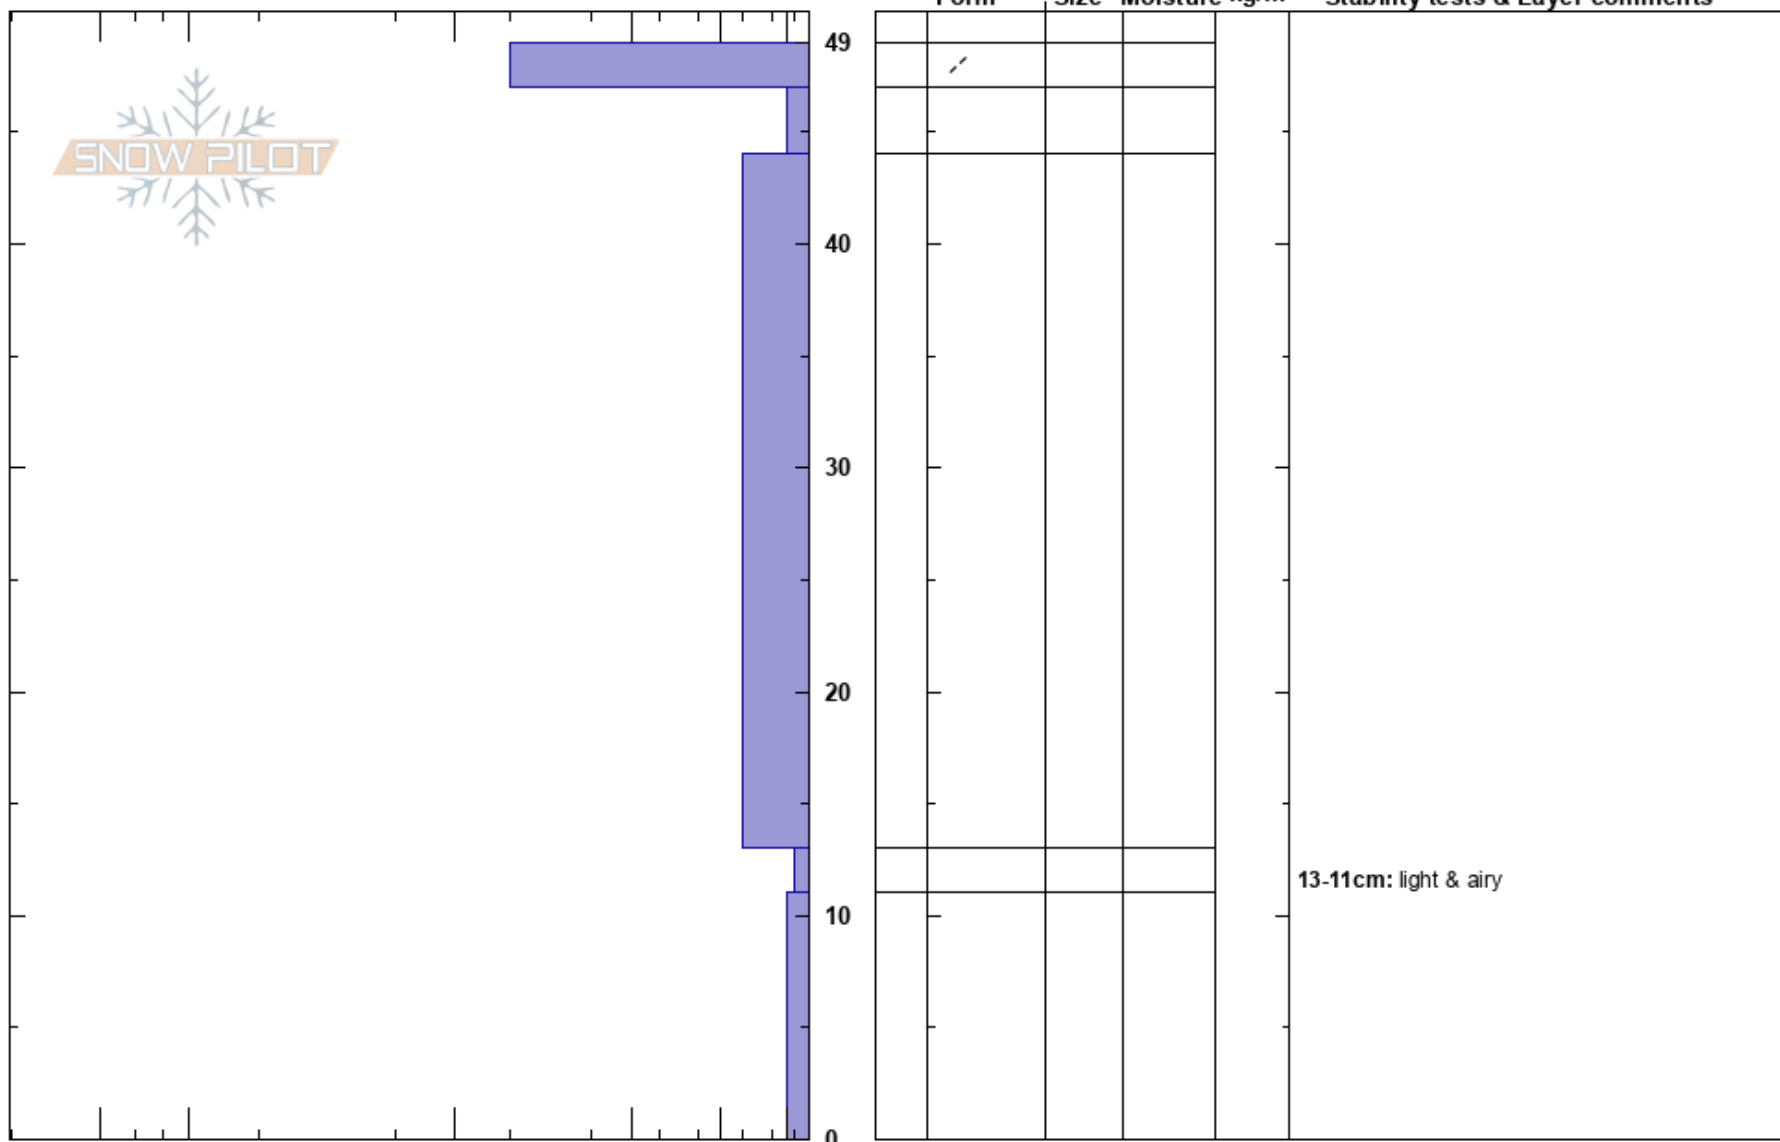

Bitterroot 1.2.20

Victoria Rosin

Stability:

HS:49

Layer Notes:

Pioneer

01/02/2020 - 11:45am

Air Temperature:

13-11cm: light & airy

ID

Co-ord:

Sky Cover: FEW

Elevation: 5980 ft

Slope Angle: 30°

Precipitation: NO

Aspect: W

Wind Loading: previous

Wind: W Moderate

Specifics: Pit dug in a Ski Area

Crystal Form    Size    Moisture     $\rho$  kg/m<sup>3</sup>    Stability tests & Layer comments

Notes: