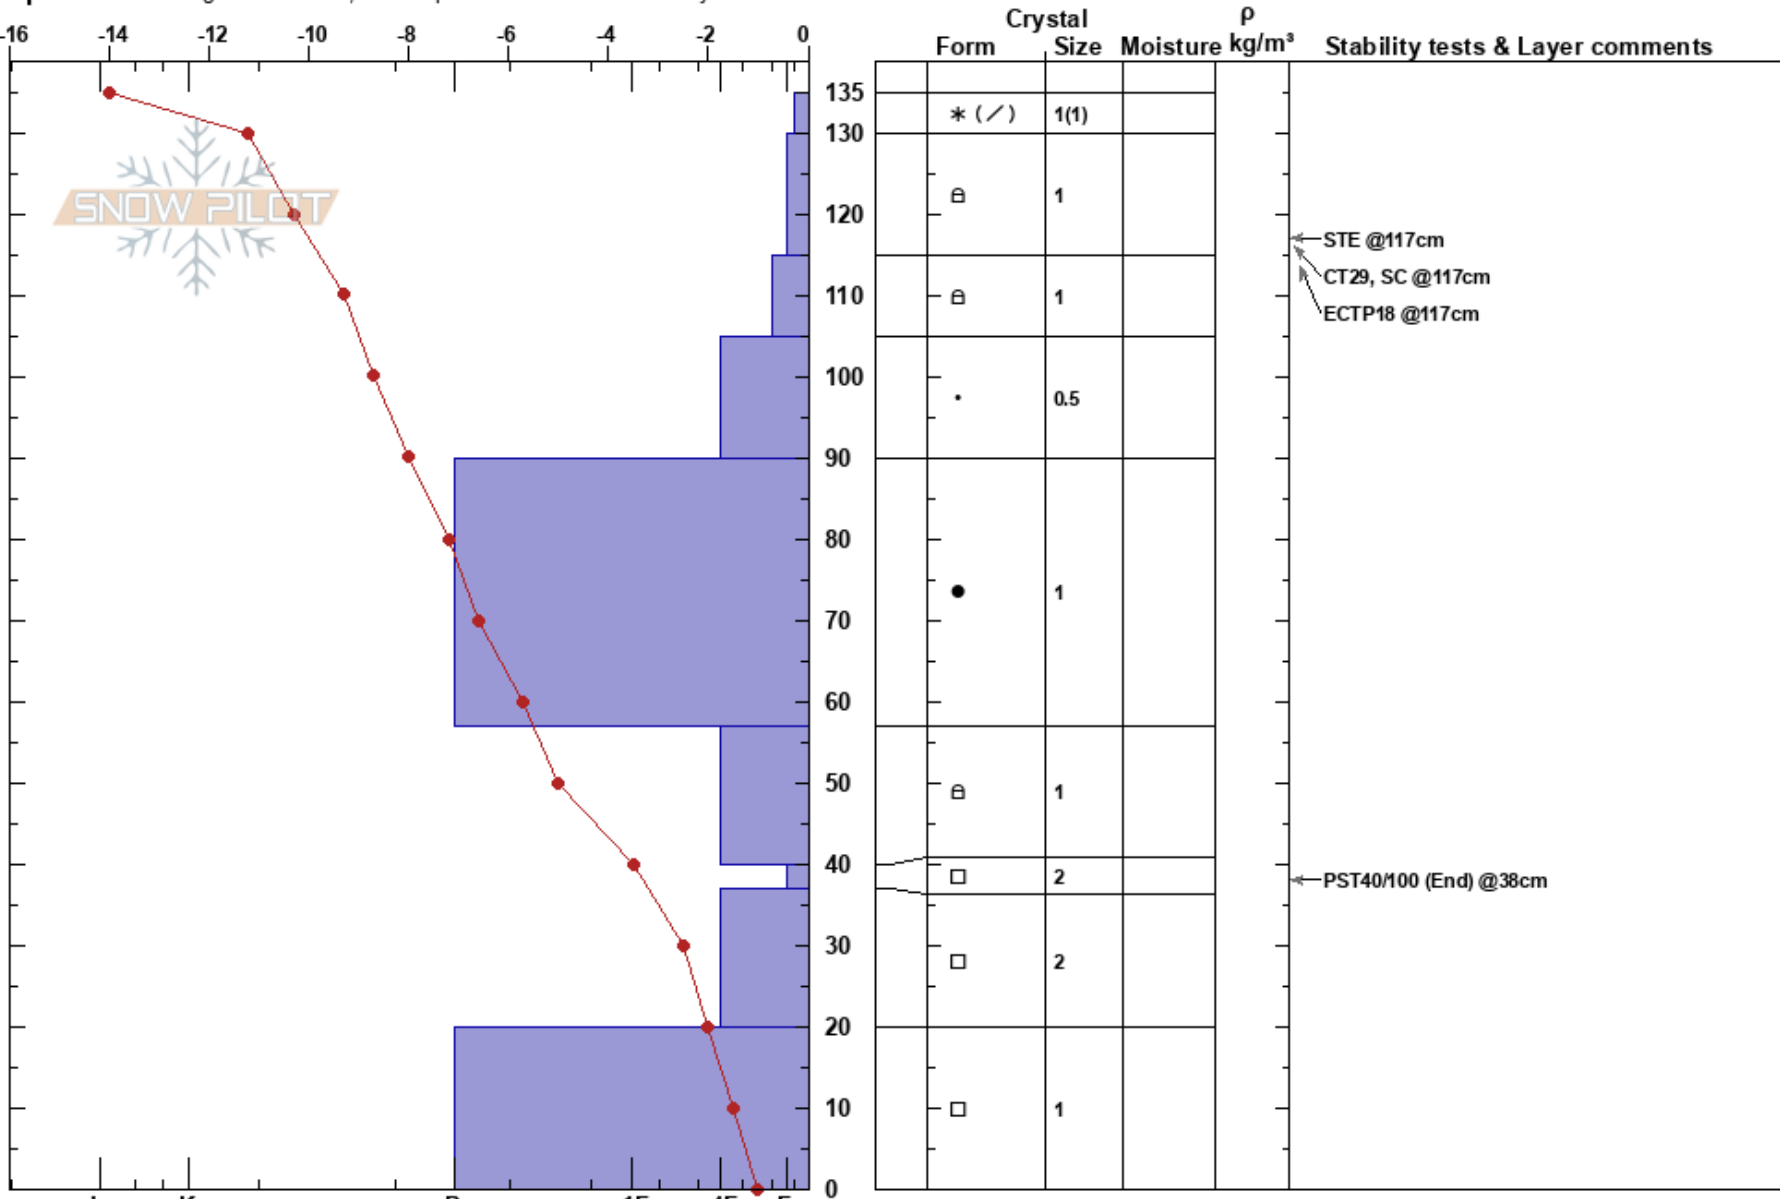

Gandy Meadow  
 Vail/Summit County  
 CO  
**Elevation:** 10900 ft  
**Aspect:** 85°

Allen King  
 01/02/2020 - 9:00am  
**Co-ord:** 39.61083N, -106.35639W  
**Slope Angle:** 28°  
**Wind Loading:** no

**Stability:**  
**Air Temperature:** -12°C  
**Sky Cover:** SCT  
**Precipitation:** S-1  
**Wind:** W Calm

**HS:** 135  
**PF:** 71  
**PS:** 45  
 40-37cm: Problematic layer

**Specifics:** Pit dug in a Ski Area; Pit is representative of backcountry