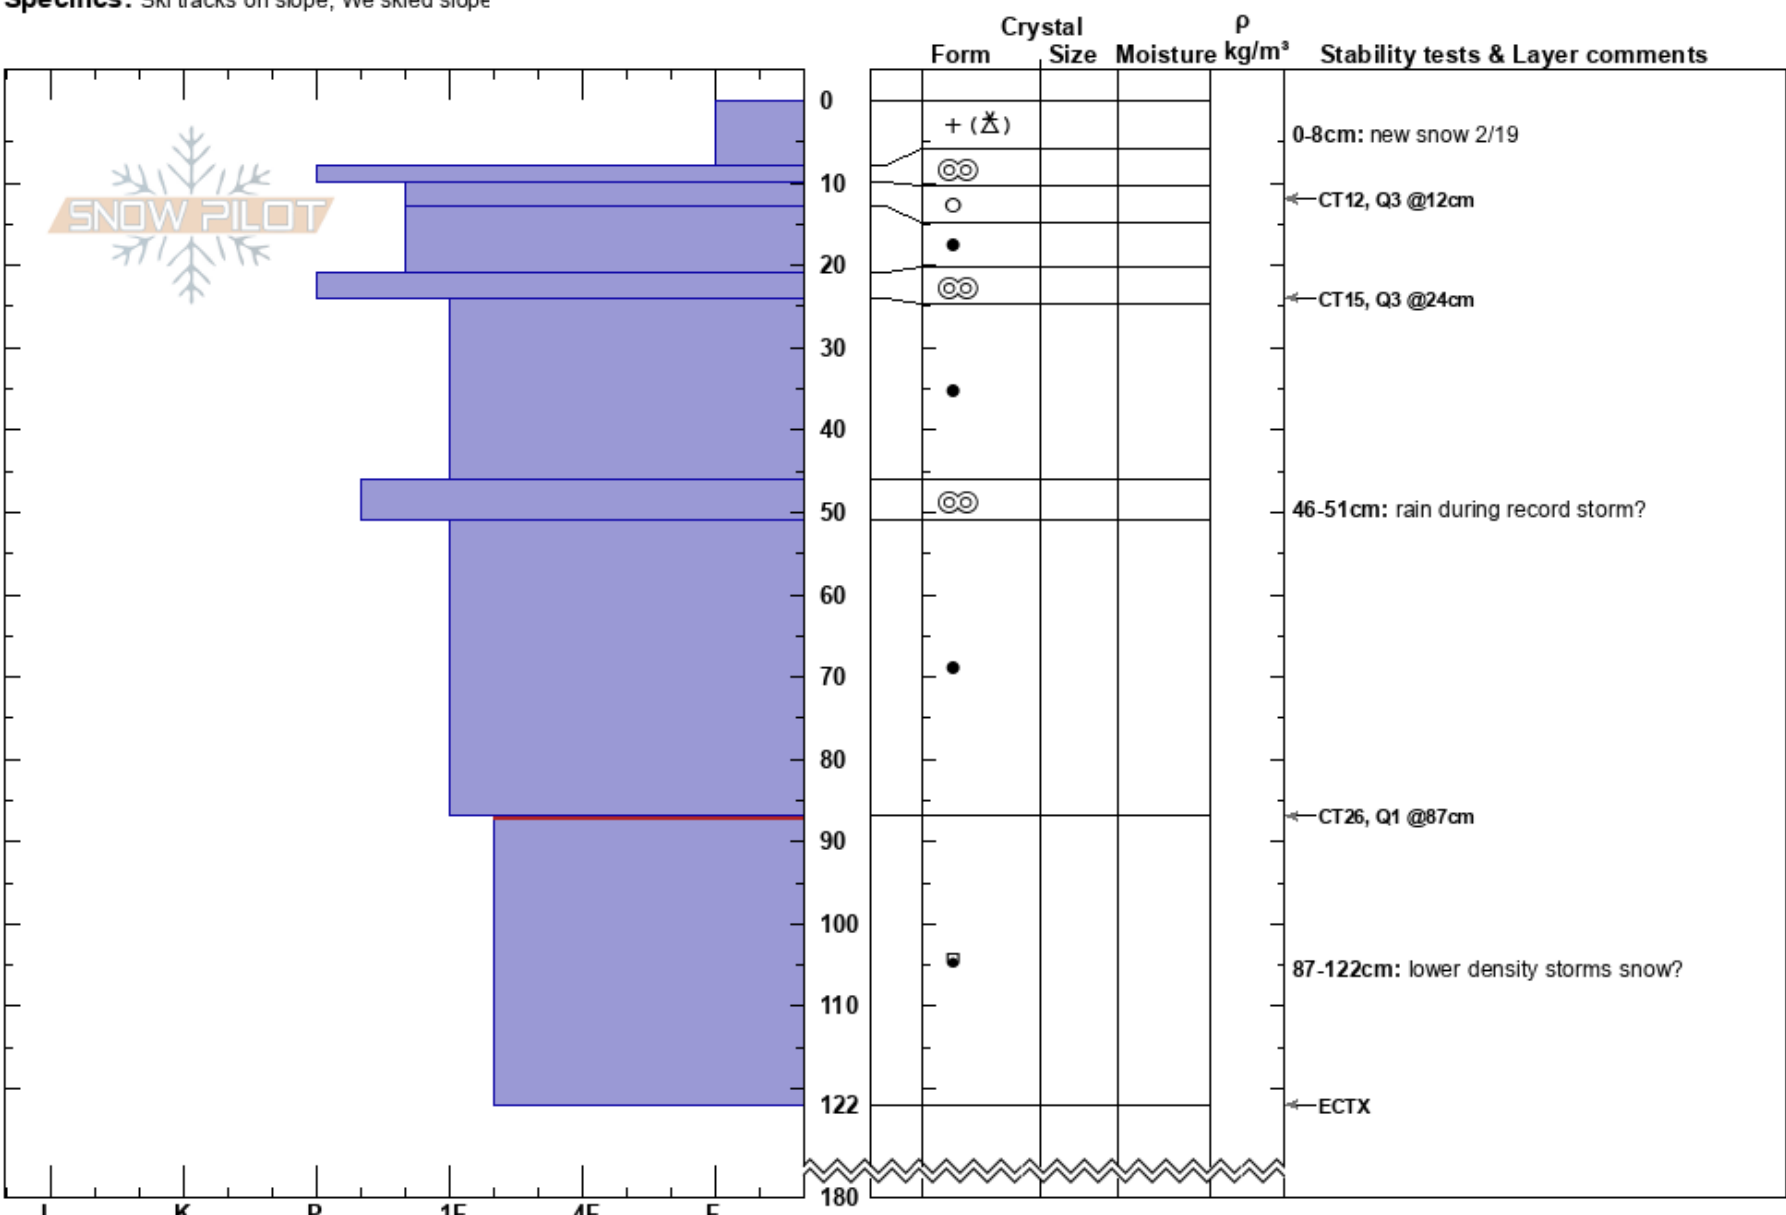

E Facing Republic Cree Kt Miller  
 Absaroka Range 02/19/2017 - 12:00pm  
 MT  
**Elevation:** 8700 ft  
**Aspect:** 75°  
**Specifics:** Ski tracks on slope; We skied slope

**Stability:** Good  
**Air Temperature:**  
**Sky Cover:** BKN  
**Precipitation:**  
**Wind:** SW Light Breeze

**HS:** 180  
**Layer Notes:**  
 0-8cm: new snow 2/19  
 46-51cm: rain during record storm?  
 87-122cm: lower density storms snow?  
 87-122cm: Problematic layer

**Notes:** Protected meadow BTL