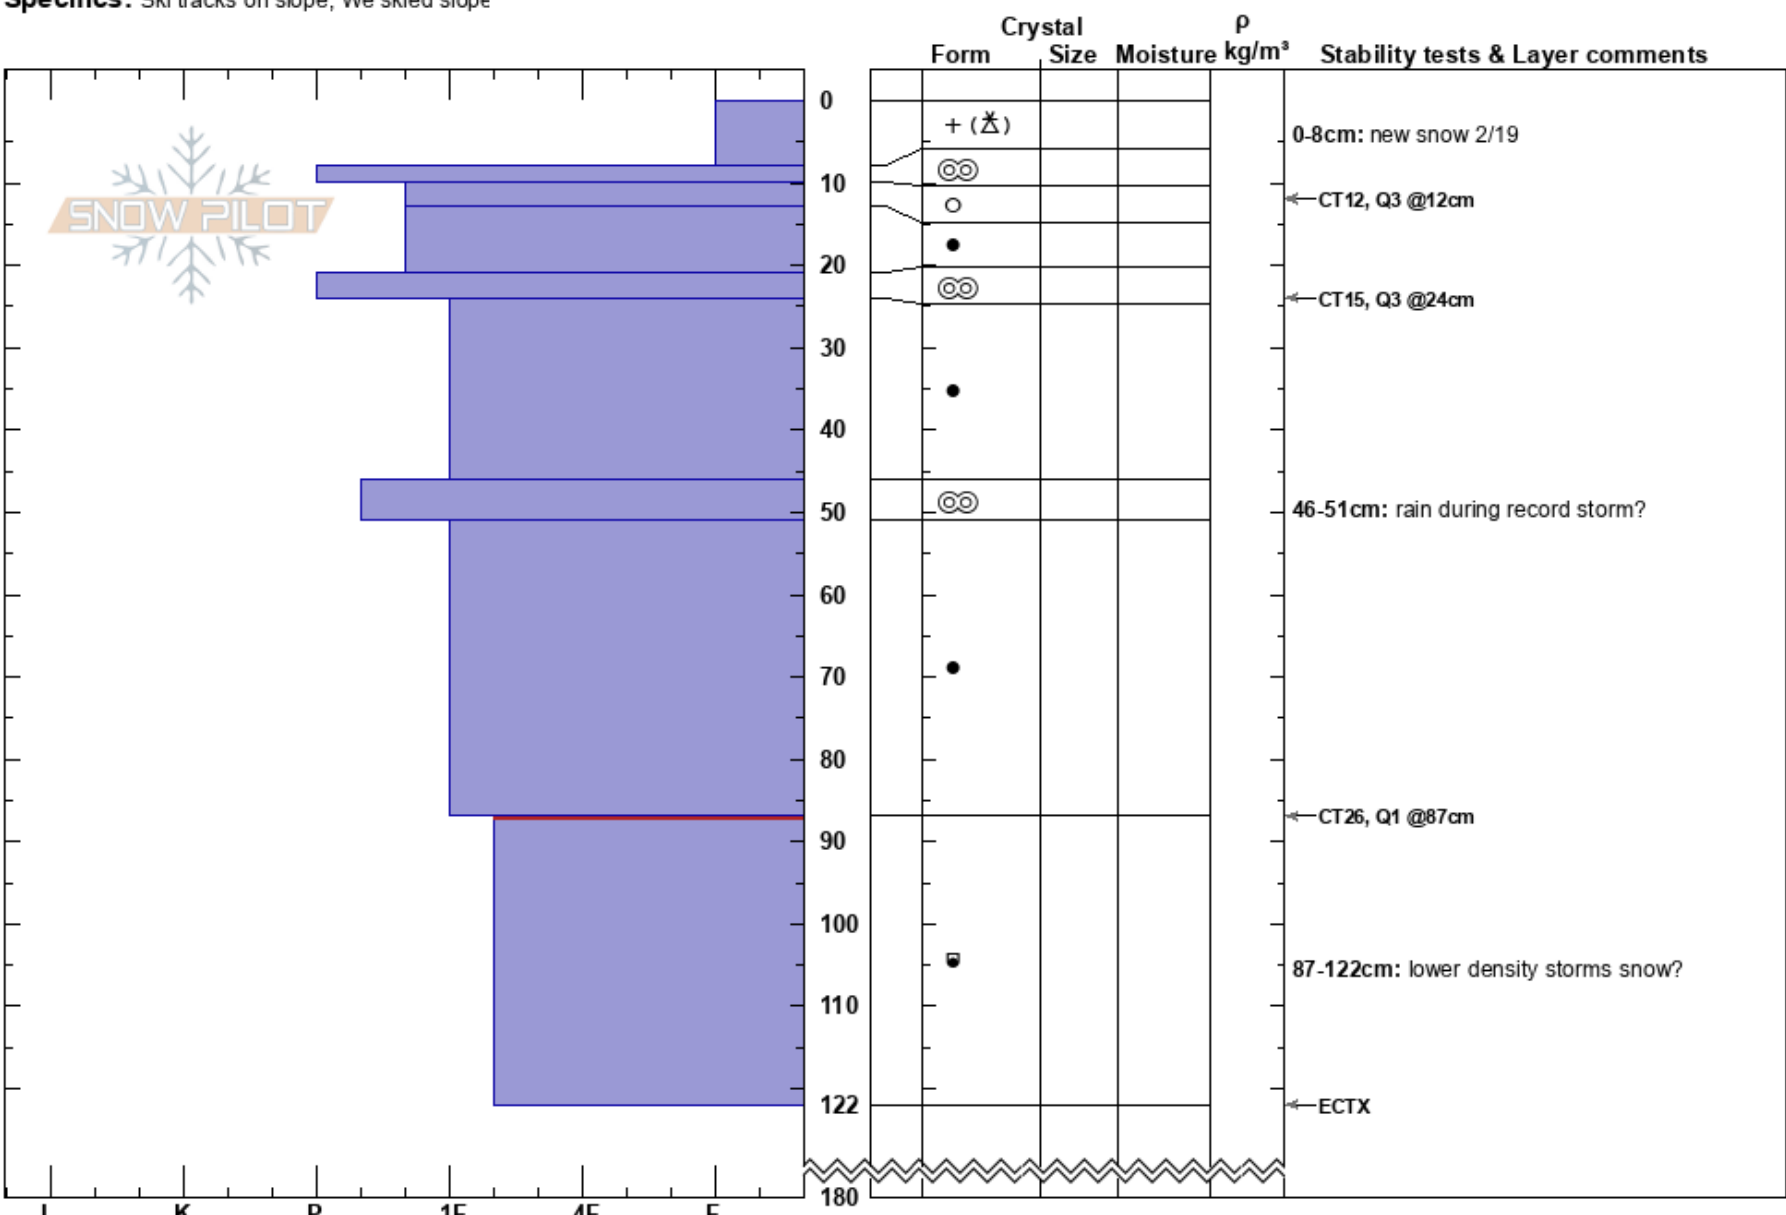

E Facing Republic Cree Kt Miller
 Absaroka Range 02/19/2017 - 12:00pm
 MT
Elevation: 8700 ft
Aspect: 75°
Specifics: Ski tracks on slope; We skied slope

Stability: Good
Air Temperature:
Sky Cover: BKN
Precipitation:
Wind: SW Light Breeze

HS: 180
Layer Notes:
 0-8cm: new snow 2/19
 46-51cm: rain during record storm?
 87-122cm: lower density storms snow?
 87-122cm: Problematic layer

Notes: Protected meadow BTL