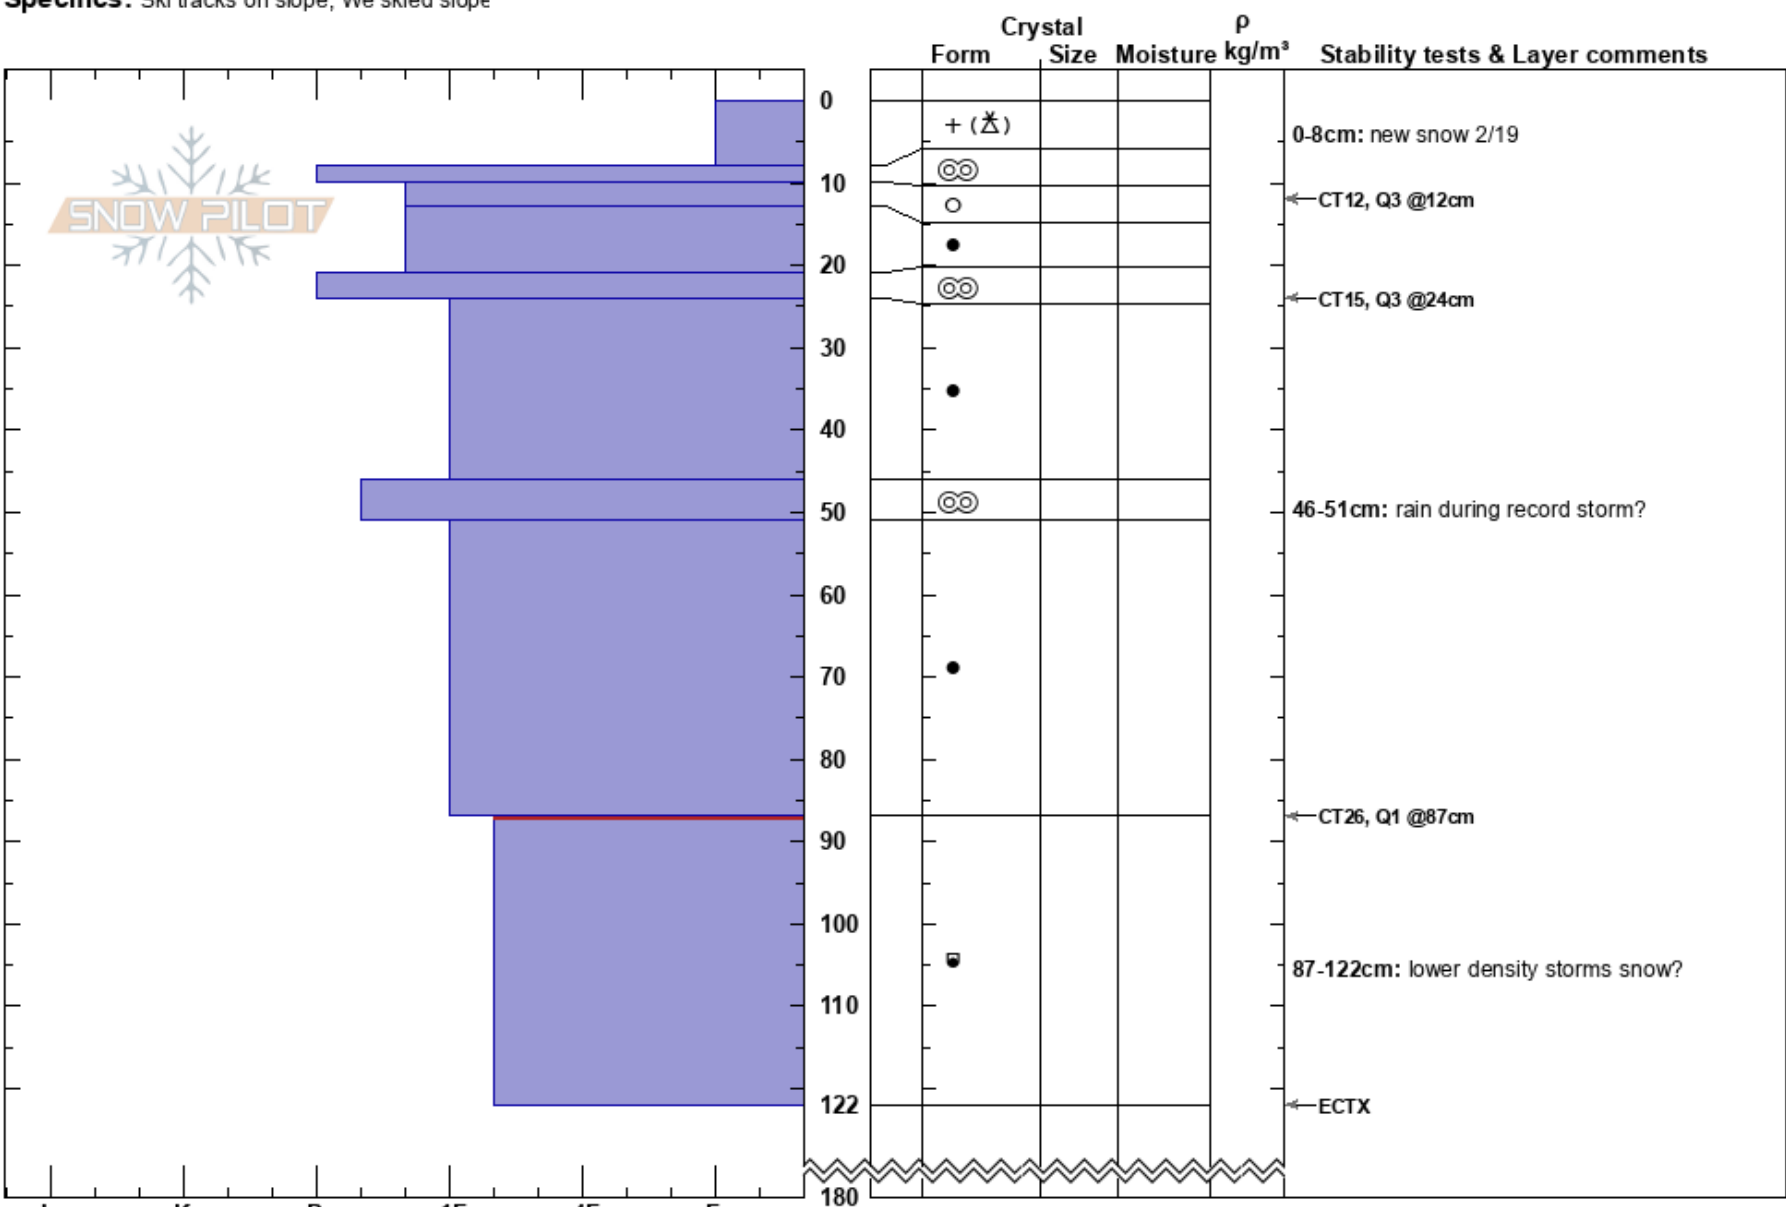

E Facing Republic Cree Kt Miller
 Absaroka Range 02/19/2017 - 12:00pm
 MT
Elevation: 8700 ft
Aspect: 75°
Specifics: Ski tracks on slope; We skied slope

Stability: Good
Air Temperature:
Sky Cover: BKN
Precipitation:
Wind: SW Light Breeze

HS: 180
Layer Notes:
 0-8cm: new snow 2/19
 46-51cm: rain during record storm?
 87-122cm: lower density storms snow?
 87-122cm: Problematic layer

Notes: Protected meadow BTL