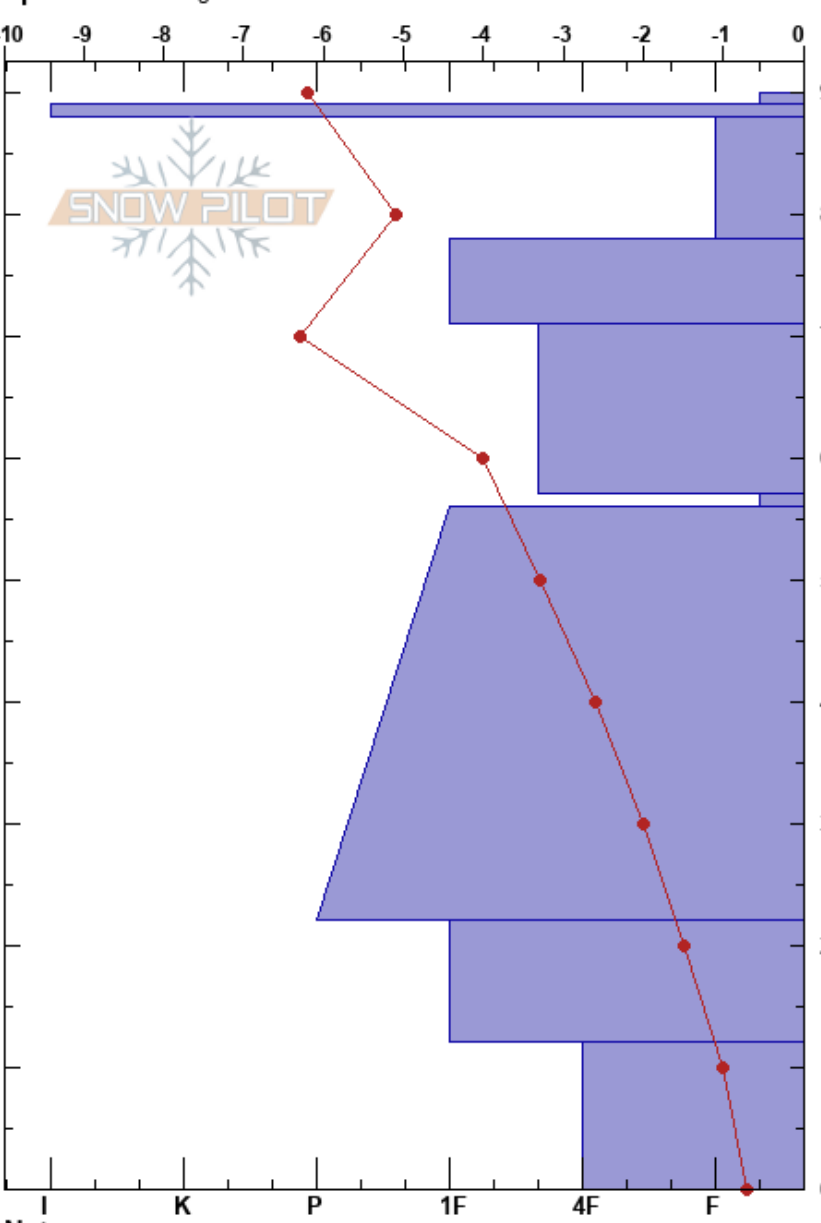

South Face Belles Camp
 Vail/Summit County
 CO
Elevation: 11493 ft
Aspect: 120°
Specifics: Pit dug in a Ski Area

Sam Bryson
 01/05/2020 - 9:00am
Co-ord: 39.56289N, -106.32727W
Slope Angle: 25°
Wind Loading: no

Stability:
Air Temperature: -3.5°C
Sky Cover: FEW
Precipitation: NO
Wind: SW Calm

HS:90
PF:71
PS:21
 57-56cm: Problematic layer

Form	Crystal		Moisture	ρ kg/m ³	Stability tests & Layer comments
	Size				
∇	1				← STE @87cm
-	0.5				← CT1, SC @87cm
/	1				← ECTM1 @87cm
.	0.5				
•	1				
□	1				← CT22, SC @57cm
					← ECTN5 @57cm
					← PST100/100 (Arr) @57cm
•	1				
⊖	1.5				← STM @21cm
□	2				← CT26, BRK @12cm