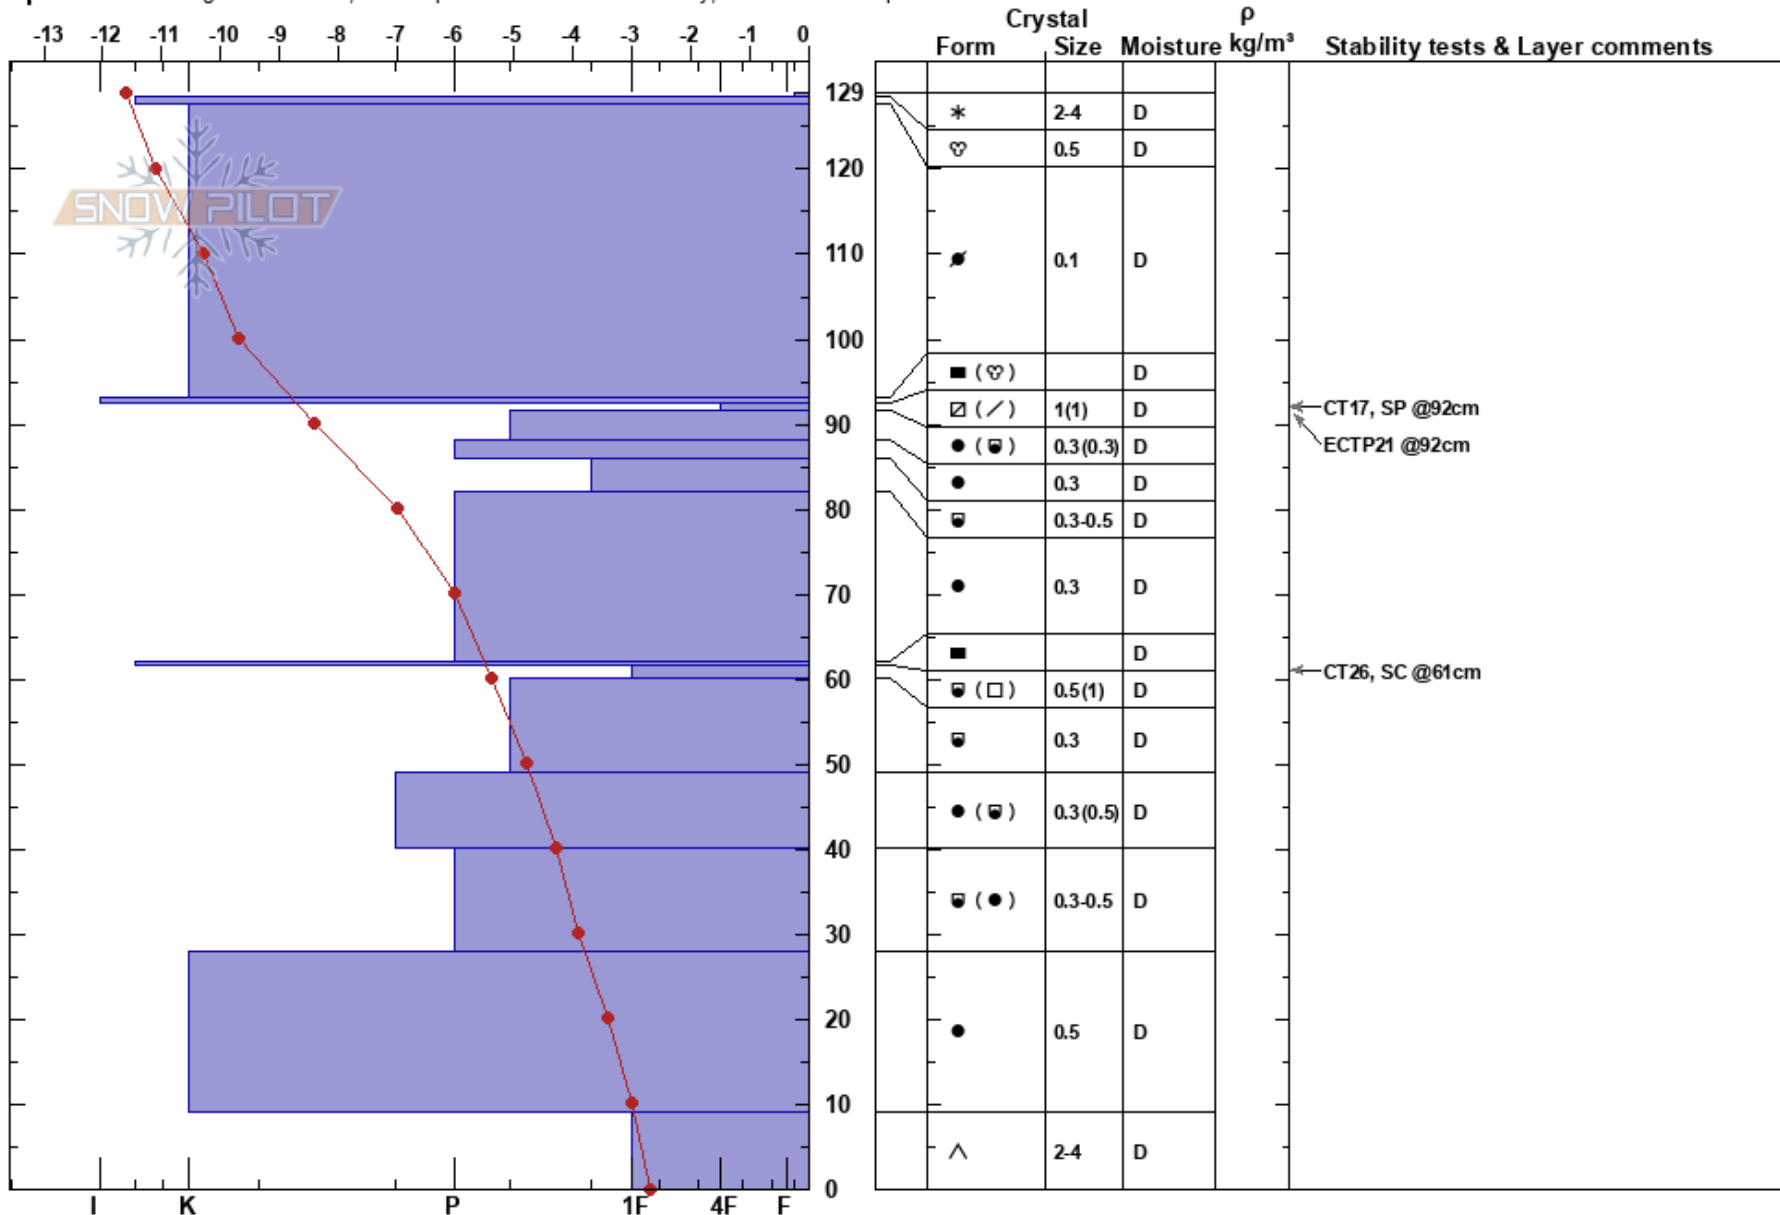

av. path #227  
 Khibiny mountains  
 Russia  
**Elevation:** 824 m  
**Aspect:** NW

Mikhail Ryabchikov  
 06/01/2020 - 13:50  
**Co-ord:** 529066E 7506191N  
**Slope Angle:** 32°  
**Wind Loading:** no

**Stability:** Good **HS:** 129 **Layer Notes:**  
**Air Temperature:** -11°C **PF:** 1 92.5-91.5cm: Problematic layer  
**Sky Cover:** BKN  
**Precipitation:** S-1  
**Wind:** E Light Breeze

**Specifics:** Pit dug in a Ski Area; Pit is representative of backcountry; Ski tracks on slope