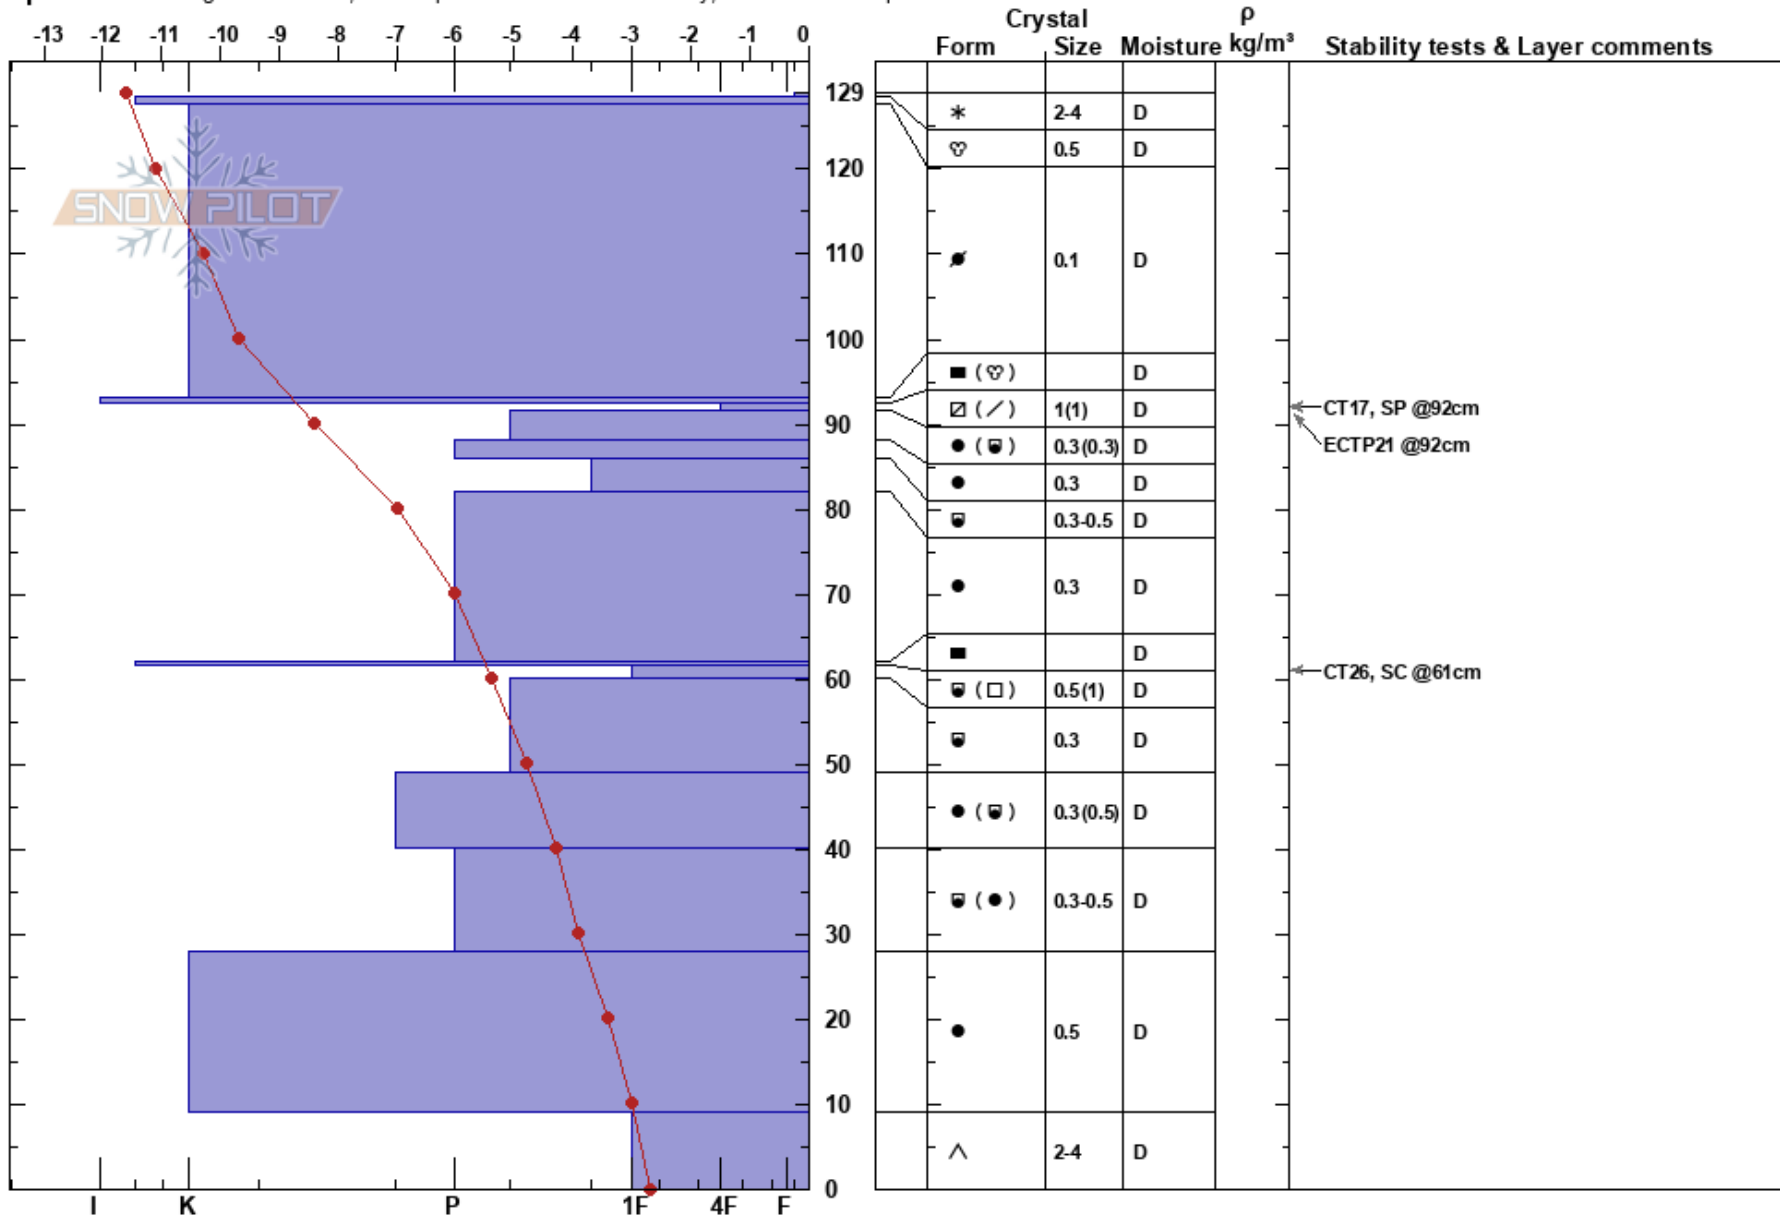

av. path #227
 Khibiny mountains
 Russia
Elevation: 824 m
Aspect: NW

Mikhail Ryabchikov
 06/01/2020 - 13:50
Co-ord: 529066E 7506191N
Slope Angle: 32°
Wind Loading: no

Stability: Good **HS:** 129 **Layer Notes:**
Air Temperature: -11°C **PF:** 1 92.5-91.5cm: Problematic layer
Sky Cover: BKN
Precipitation: S-1
Wind: E Light Breeze

Specifics: Pit dug in a Ski Area; Pit is representative of backcountry; Ski tracks on slope

Notes: