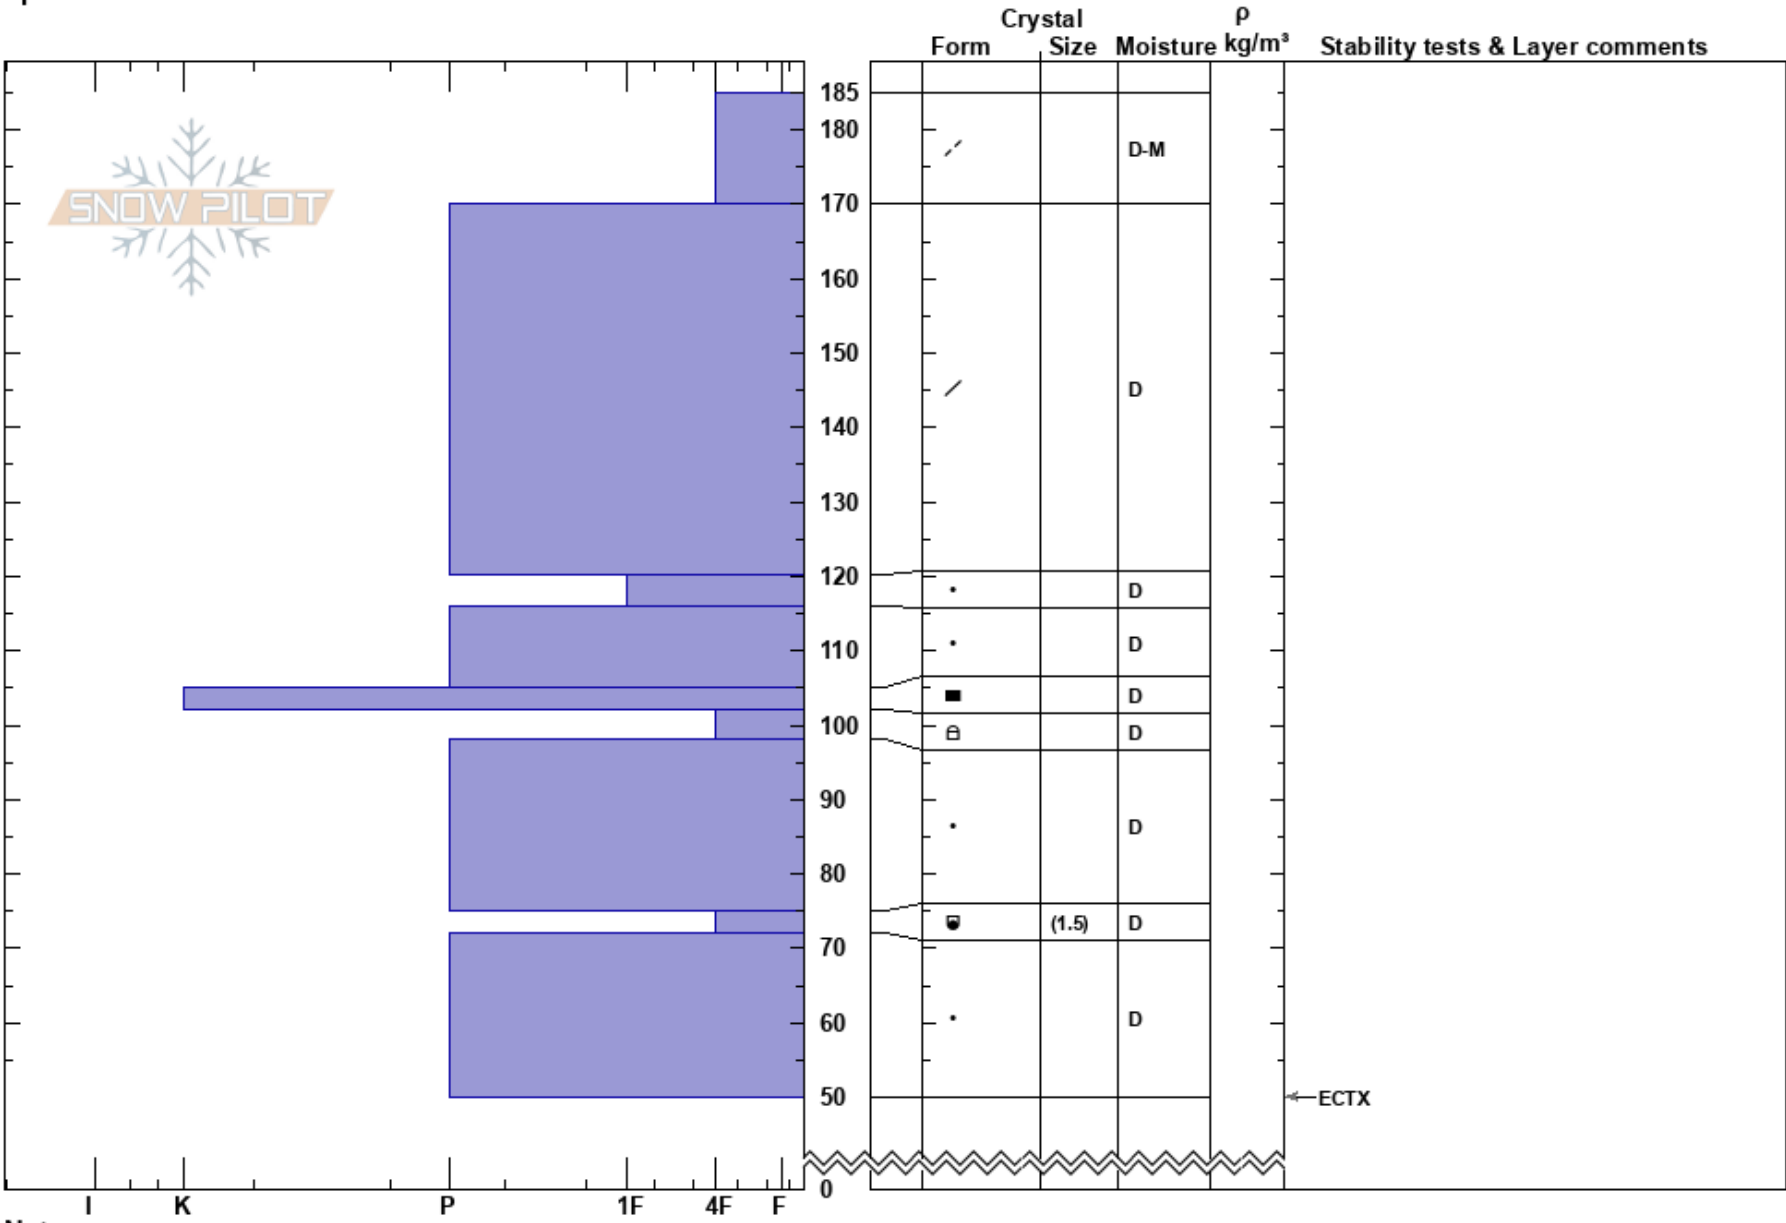

skars E 200106
 Funäsfjällen
 Sweden
Elevation: 1050 m
Aspect: E
Specifics:

Fredrik Norberg
 06/01/2020 - 10:40
Co-ord:
Slope Angle: 24°
Wind Loading: no

Stability:
Air Temperature: -3°C
Sky Cover: BKN
Precipitation: NO
Wind: SW Light Breeze

HS: 185
PF: 20
PS: 10
 102-98cm: Problematic layer

← ECTX

Notes: