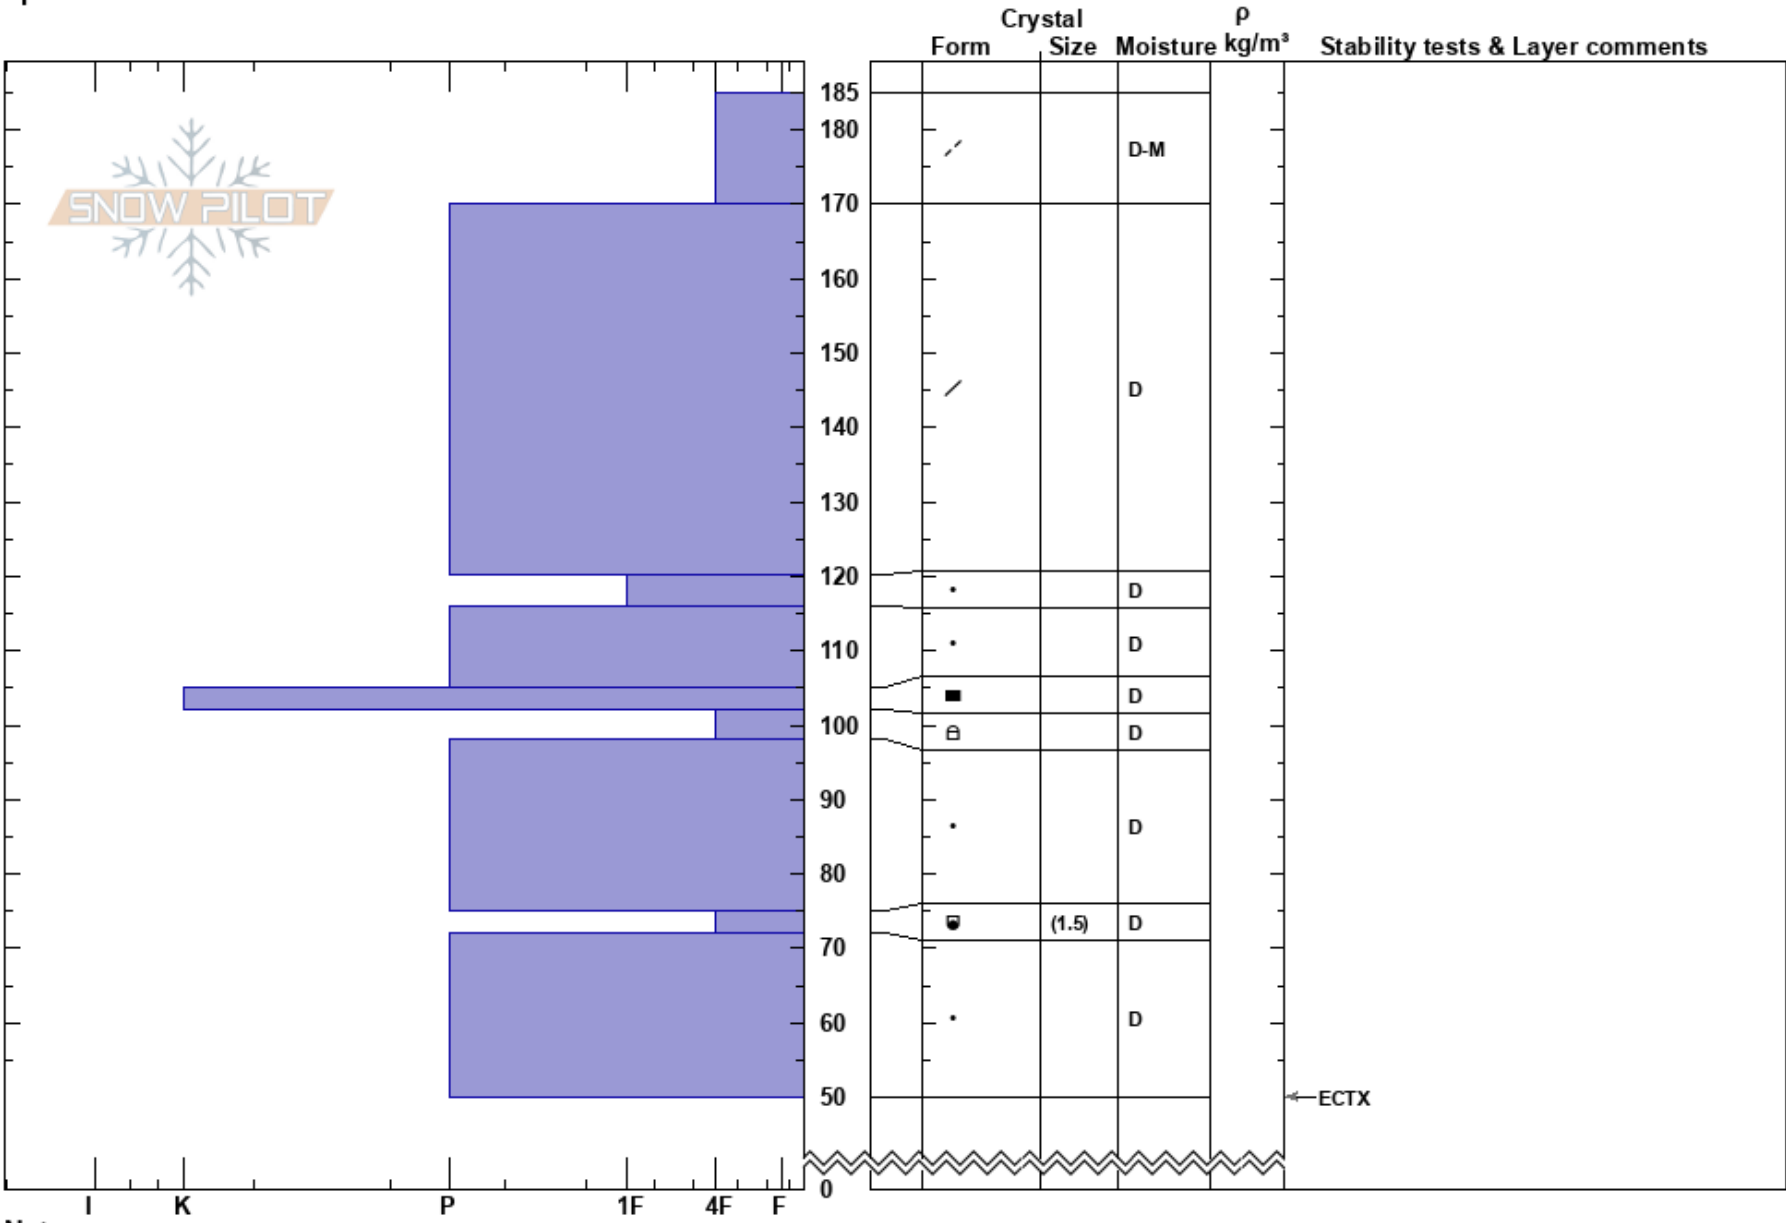

skars E 200106
 Funäsfjällen
 Sweden
Elevation: 1050 m
Aspect: E
Specifics:

Fredrik Norberg
 06/01/2020 - 10:40
Co-ord:
Slope Angle: 24°
Wind Loading: no

Stability:
Air Temperature: -3°C
Sky Cover: BKN
Precipitation: NO
Wind: SW Light Breeze

HS:185
PF:20
PS:10
 102-98cm:Problematic layer

Notes: