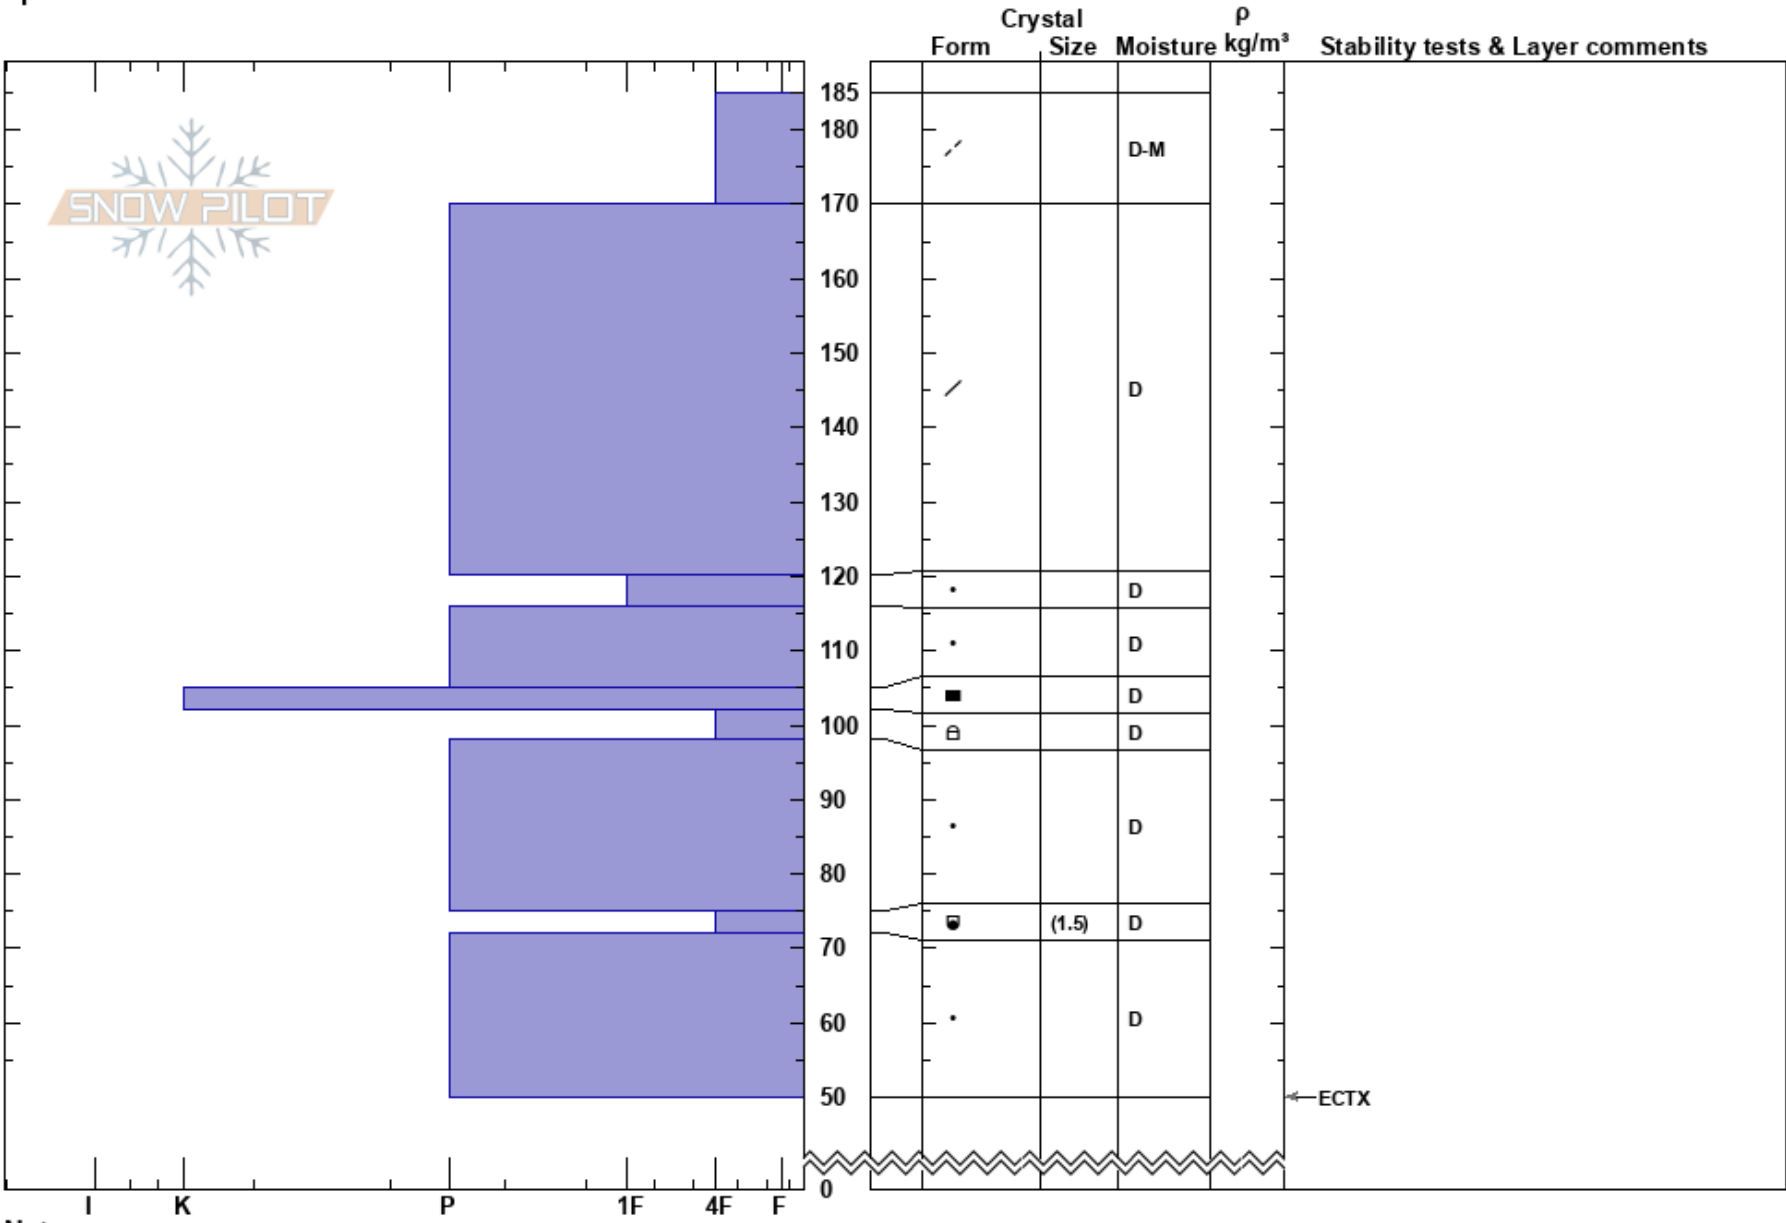

skars E 200106
 Funäsfjällen
 Sweden
Elevation: 1050 m
Aspect: E
Specifics:

Fredrik Norberg
 06/01/2020 - 10:40
Co-ord:
Slope Angle: 24°
Wind Loading: no

Stability:
Air Temperature: -3°C
Sky Cover: BKN
Precipitation: NO
Wind: SW Light Breeze

HS: 185
PF: 20
PS: 10
 102-98cm: Problematic layer

Notes: