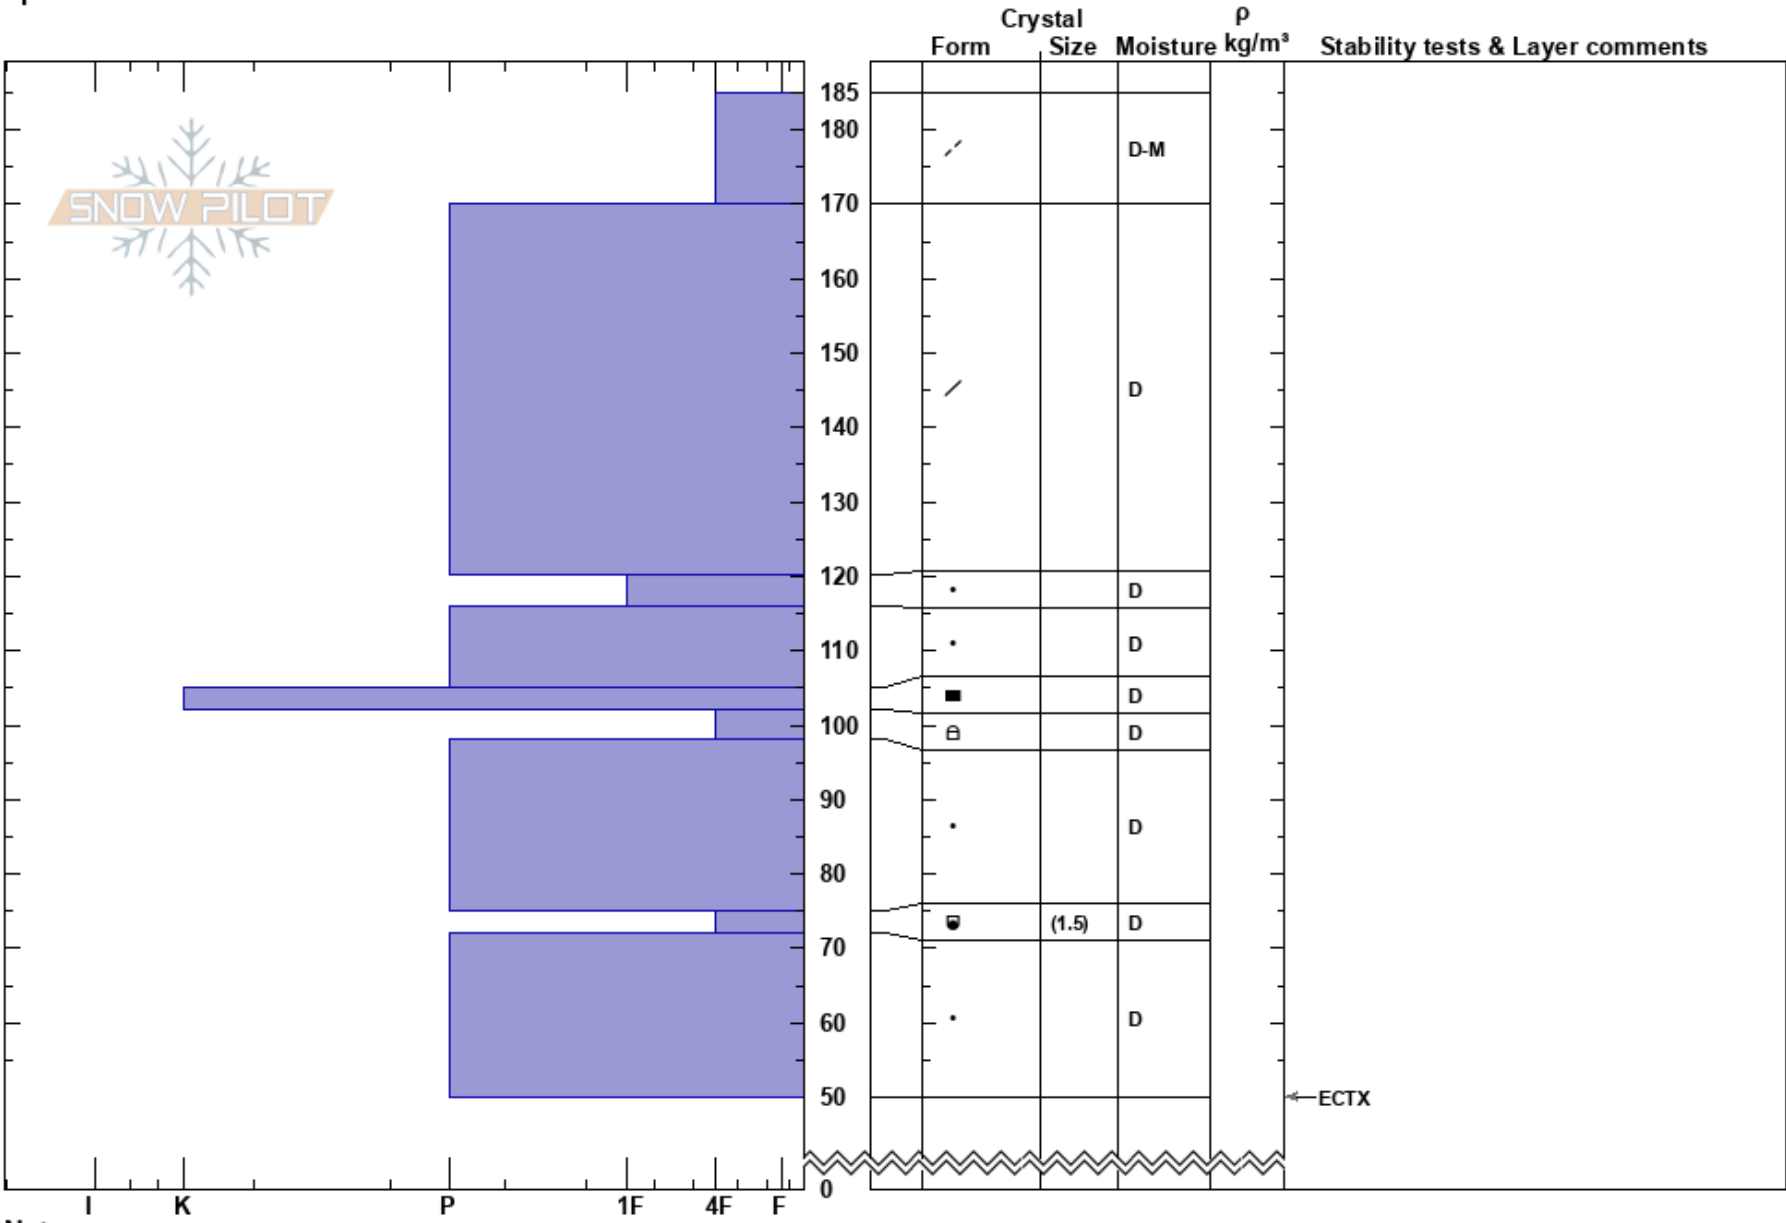

skars E 200106
 Funäsfjällen
 Sweden
Elevation: 1050 m
Aspect: E
Specifics:

Fredrik Norberg
 06/01/2020 - 10:40
Co-ord:
Slope Angle: 24°
Wind Loading: no

Stability:
Air Temperature: -3°C
Sky Cover: BKN
Precipitation: NO
Wind: SW Light Breeze

HS:185
PF:20
PS: 10
 102-98cm:Problematic layer

Notes: