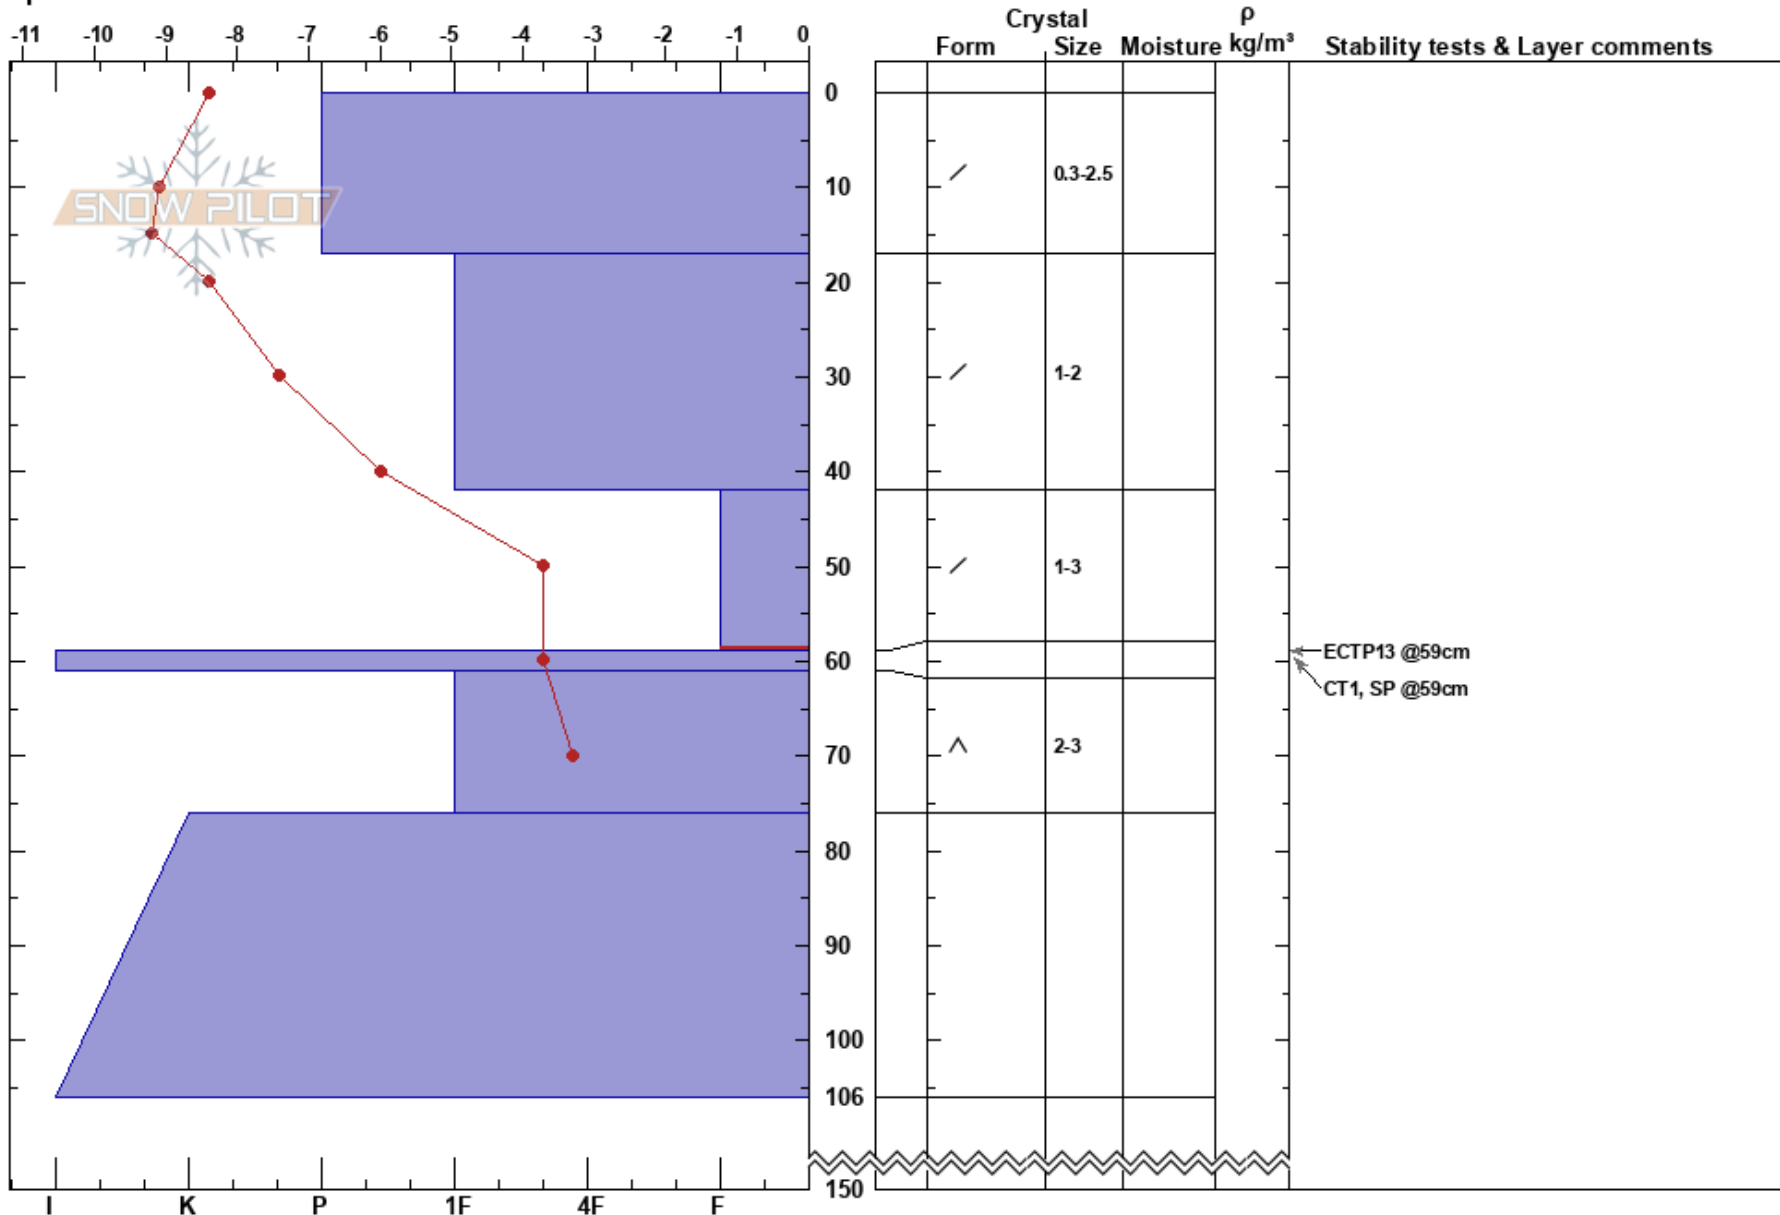

Svelvietjahke
 Hemavan
 Sweden
 Elevation: 1016 m
 Aspect: 140°
 Specifics:

André Amonsson
 20/02/2017 - 13:19
 Co-ord:
 Slope Angle: 30°
 Wind Loading: yes

Stability: **HS:150**
 Air Temperature: -7°C PF:8 42-59cm:Problematic layer
 Sky Cover: CLR
 Precipitation: NO
 Wind: W Light Breeze