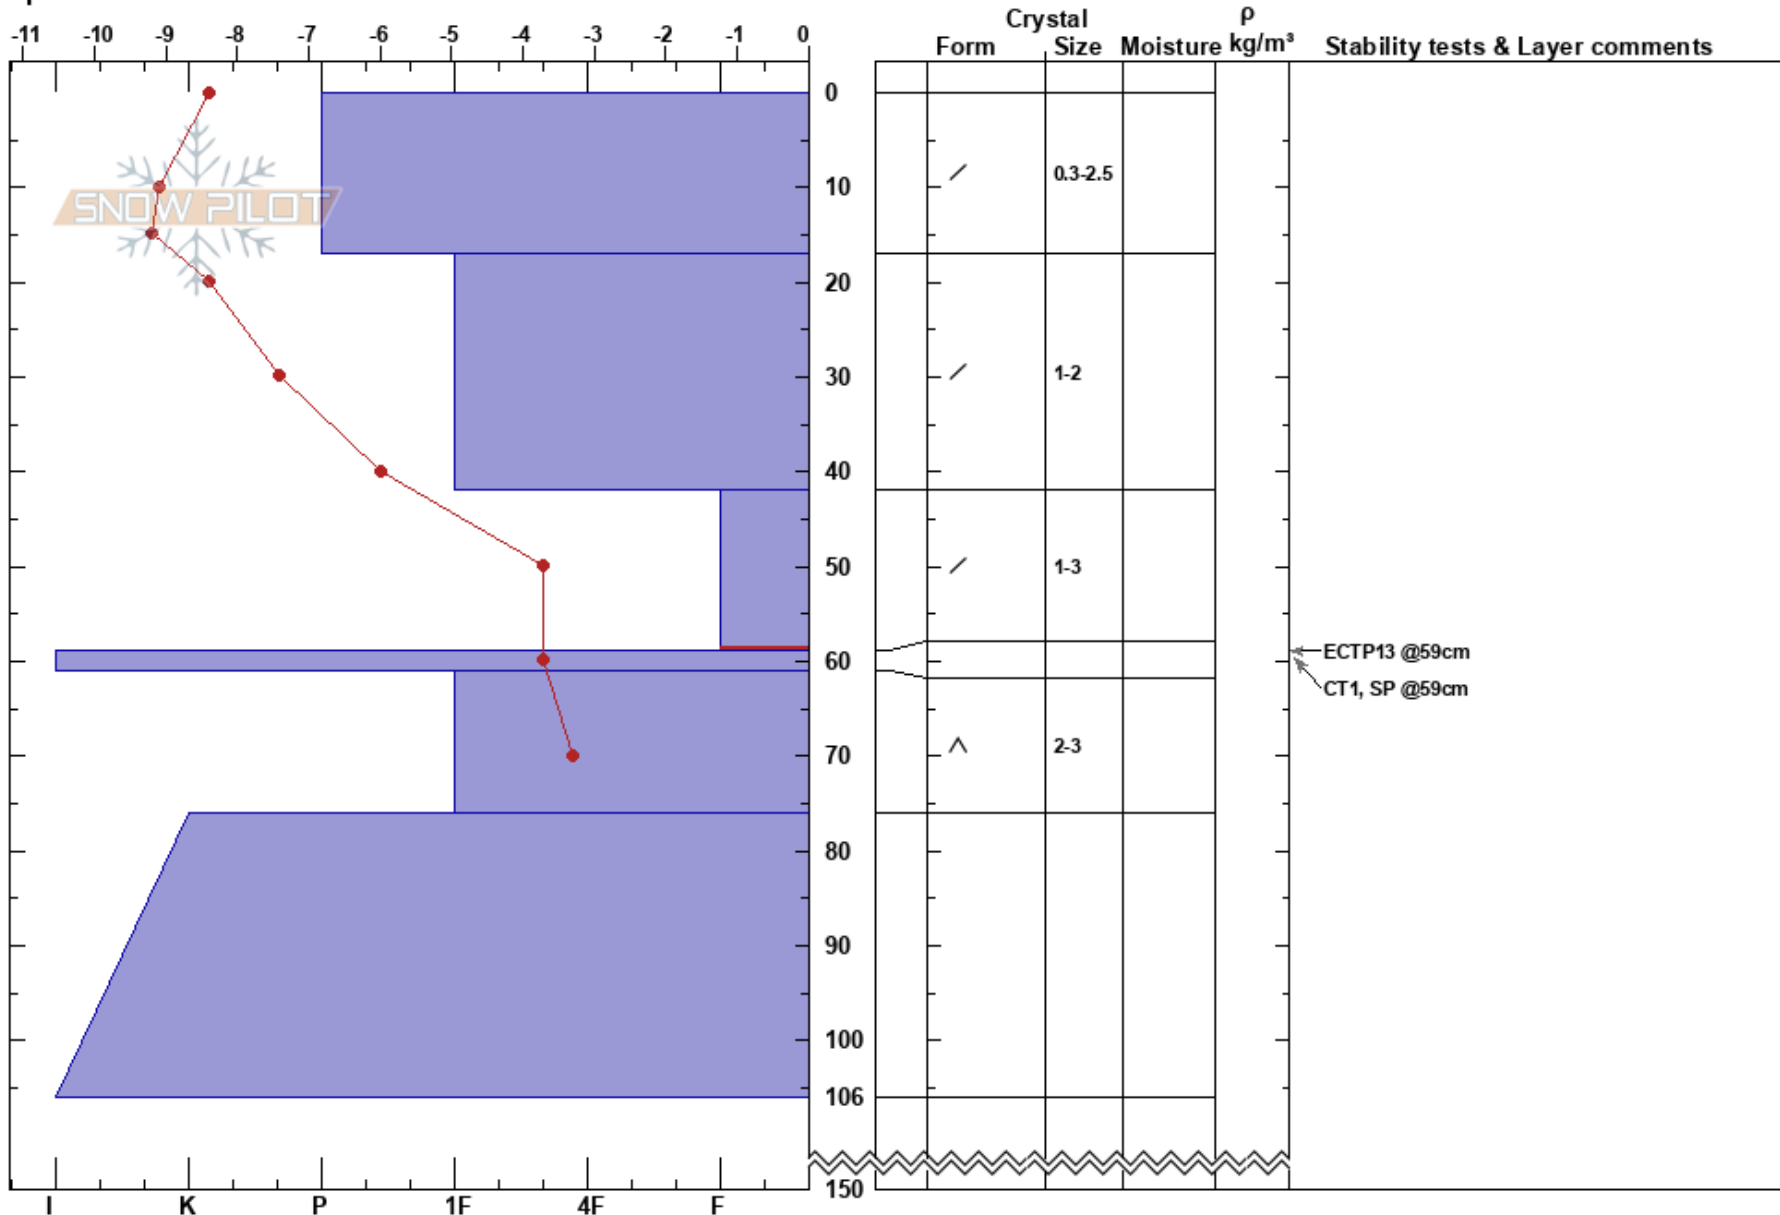

Svelvietjahke  
 Hemavan  
 Sweden  
 Elevation: 1016 m  
 Aspect: 140°  
 Specifics:

André Amonsson  
 20/02/2017 - 13:19  
 Co-ord:  
 Slope Angle: 30°  
 Wind Loading: yes

Stability: **HS:150**  
 Air Temperature: -7°C PF:8 42-59cm:Problematic layer  
 Sky Cover: CLR  
 Precipitation: NO  
 Wind: W Light Breeze