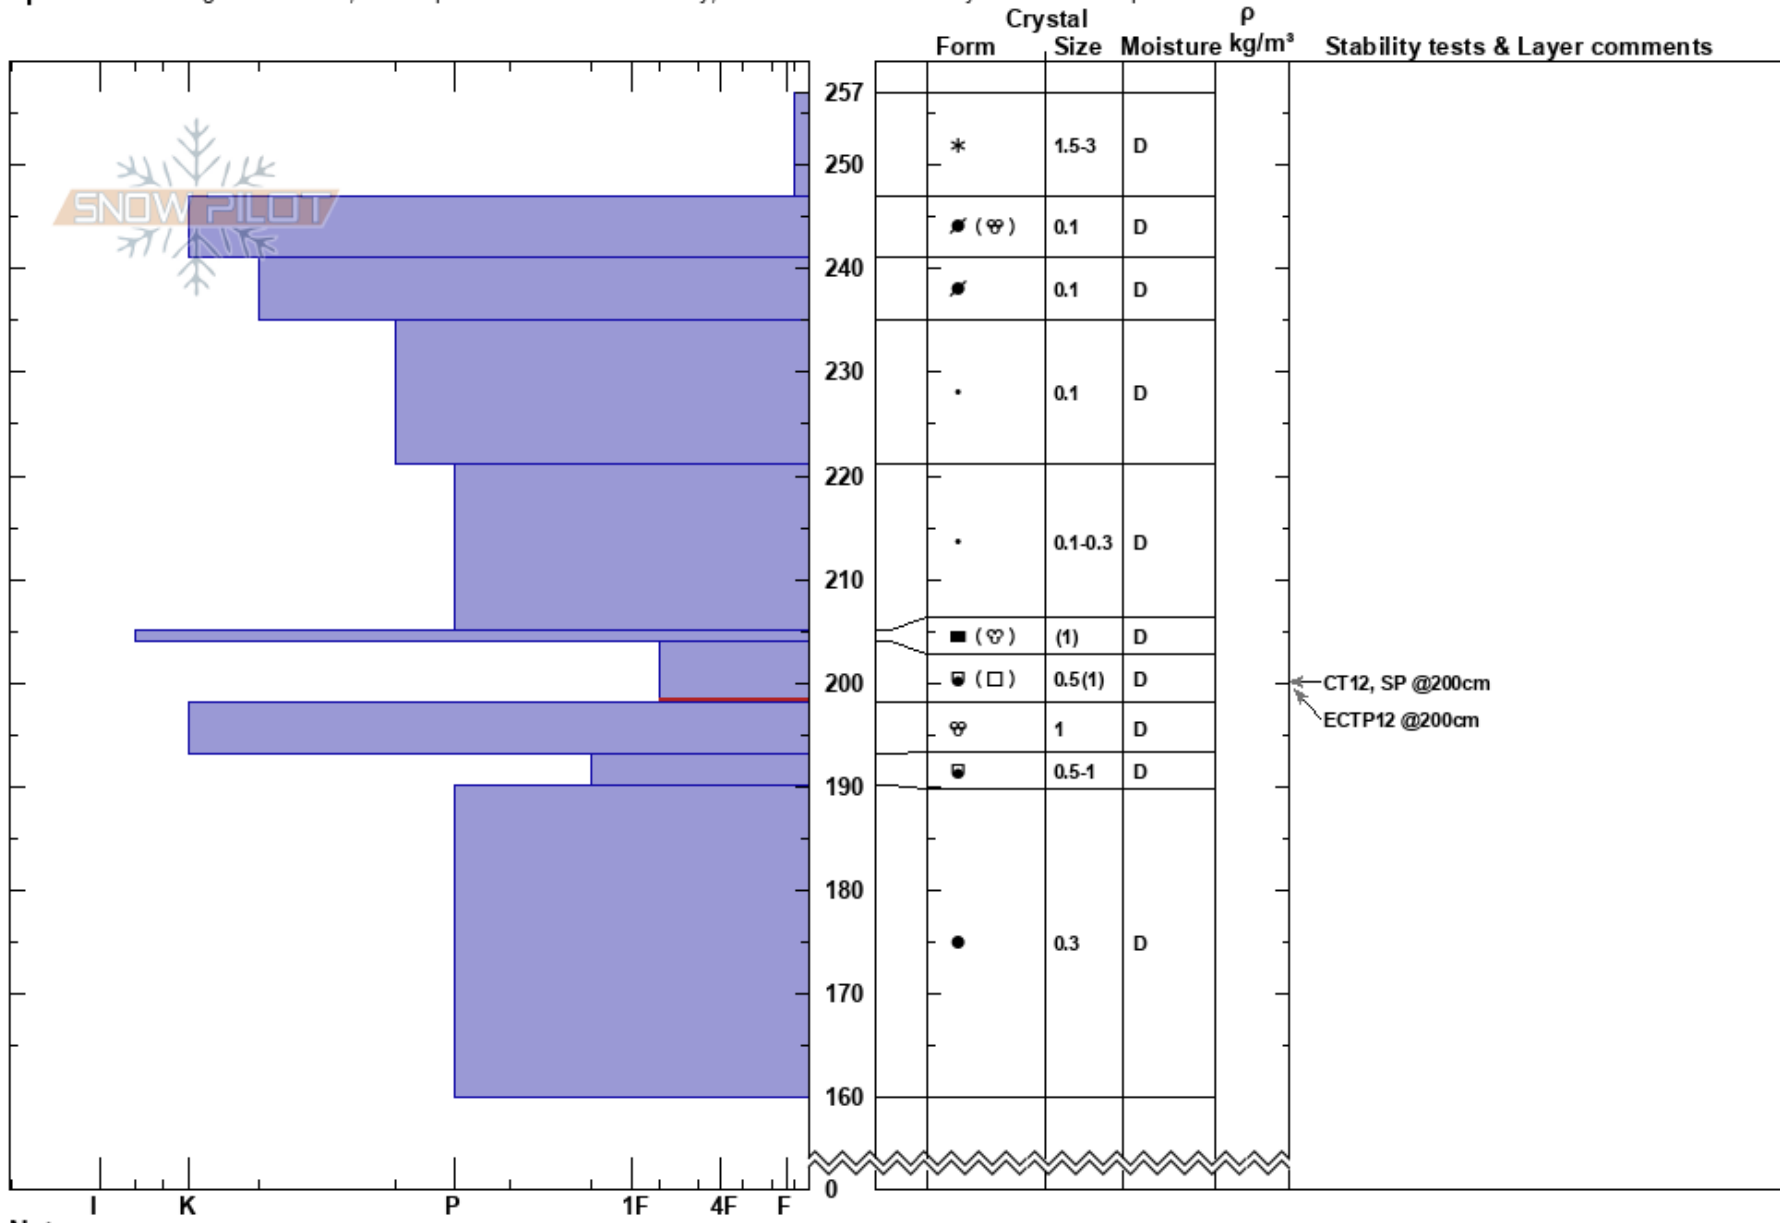

"Финал"
 Khibiny mountains
 Russia
Elevation: 793 m
Aspect: SW

Mikhail Ryabchikov
 05/01/2020 - 14:30
Co-ord: 529269E 7505869N
Slope Angle: 38°
Wind Loading: no

Stability: Fair
Air Temperature: HS:257
Sky Cover: OVC
Precipitation: S1
Wind: N Moderate
Layer Notes: PF:11 204-198cm:Problematic layer

Specifics: Pit dug in a Ski Area; Pit is representative of backcountry; Recent avalanche activity on different slopes

Notes: