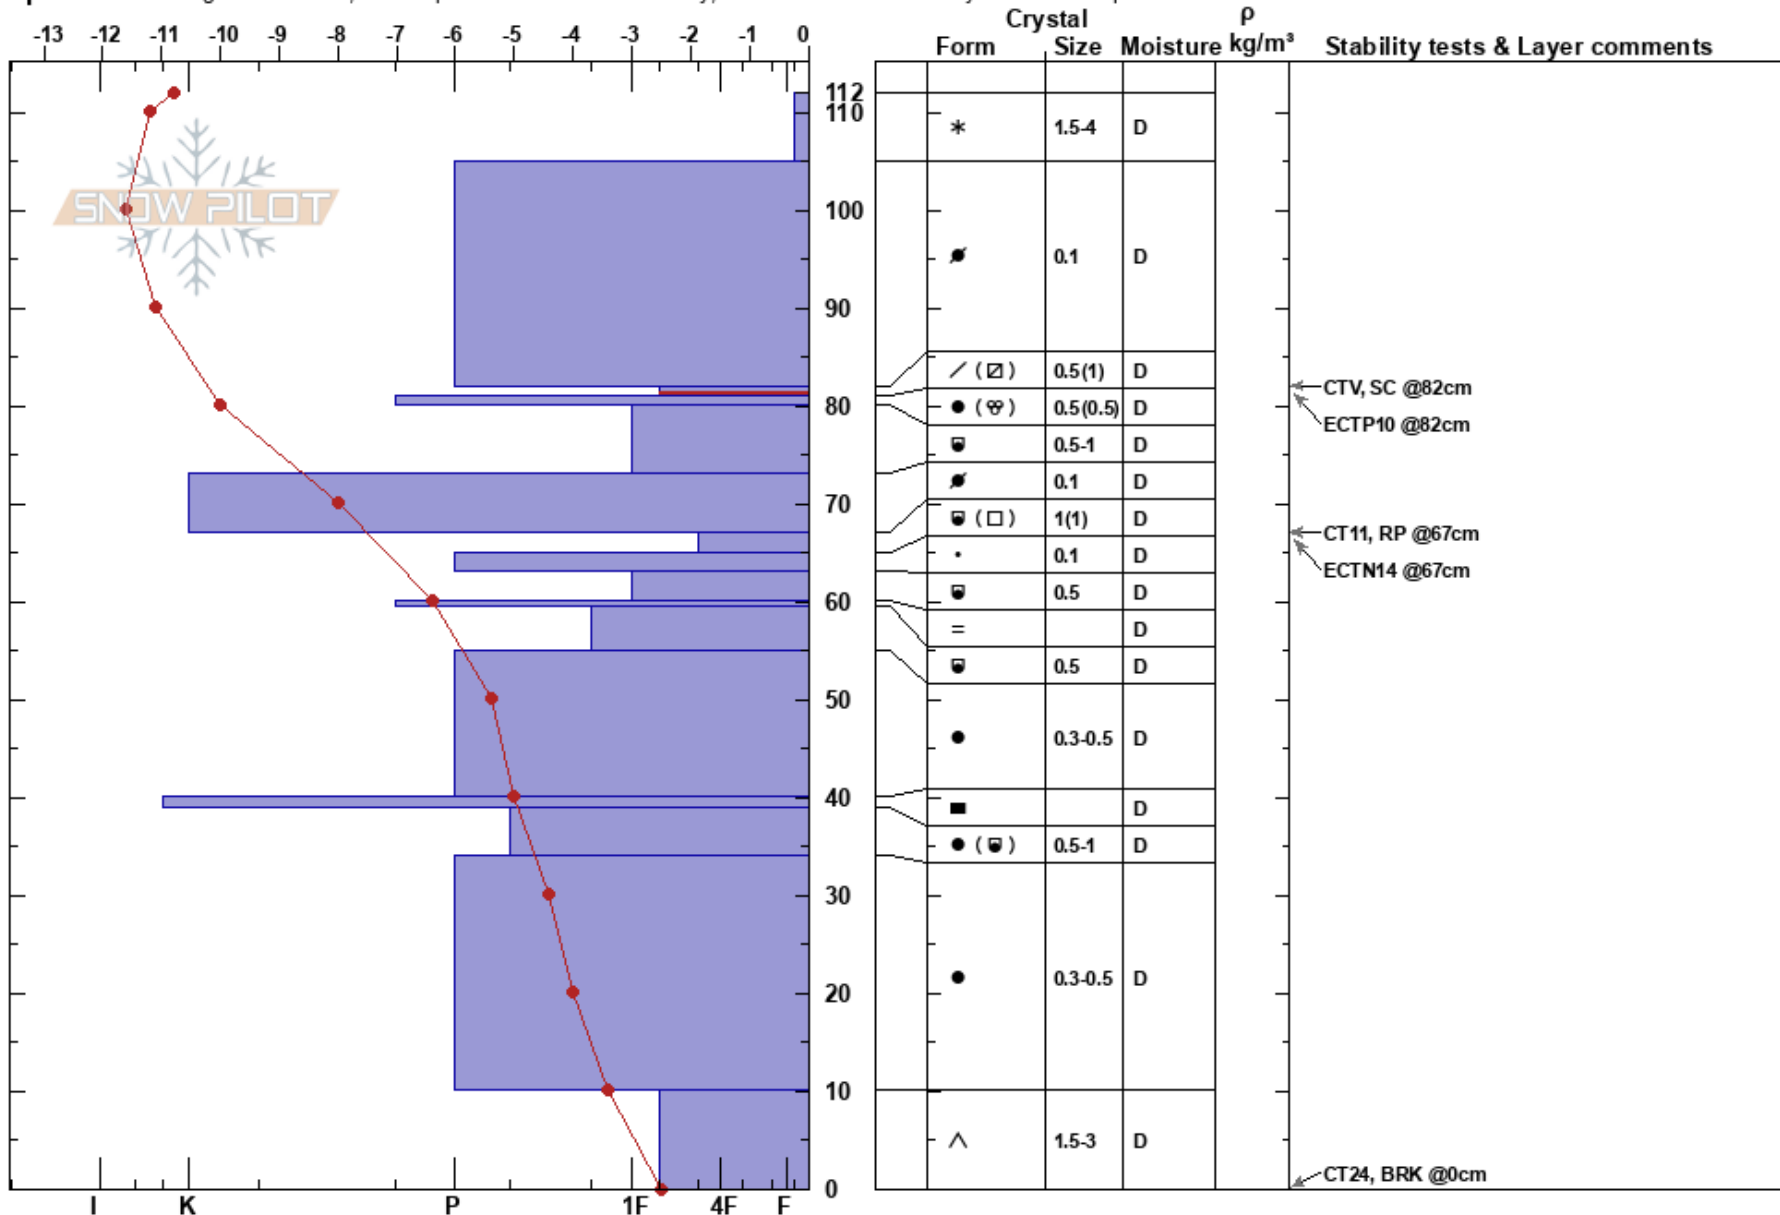

Av. path #40  
 Khibiny mountains  
 Russia  
**Elevation:** 860 m  
**Aspect:** NE

Mikhail Ryabchikov  
 05/01/2020 - 13:30  
**Co-ord:** 529252E 7506246N  
**Slope Angle:** 30°  
**Wind Loading:** no

**Stability:** Fair **HS:**112 **Layer Notes:**  
**Air Temperature:** -10.4°C **PF:**28 82-81cm:Problematic layer  
**Sky Cover:** OVC  
**Precipitation:** S1  
**Wind:** NE Light Breeze

**Specifics:** Pit dug in a Ski Area; Pit is representative of backcountry; Recent avalanche activity on similar slopes