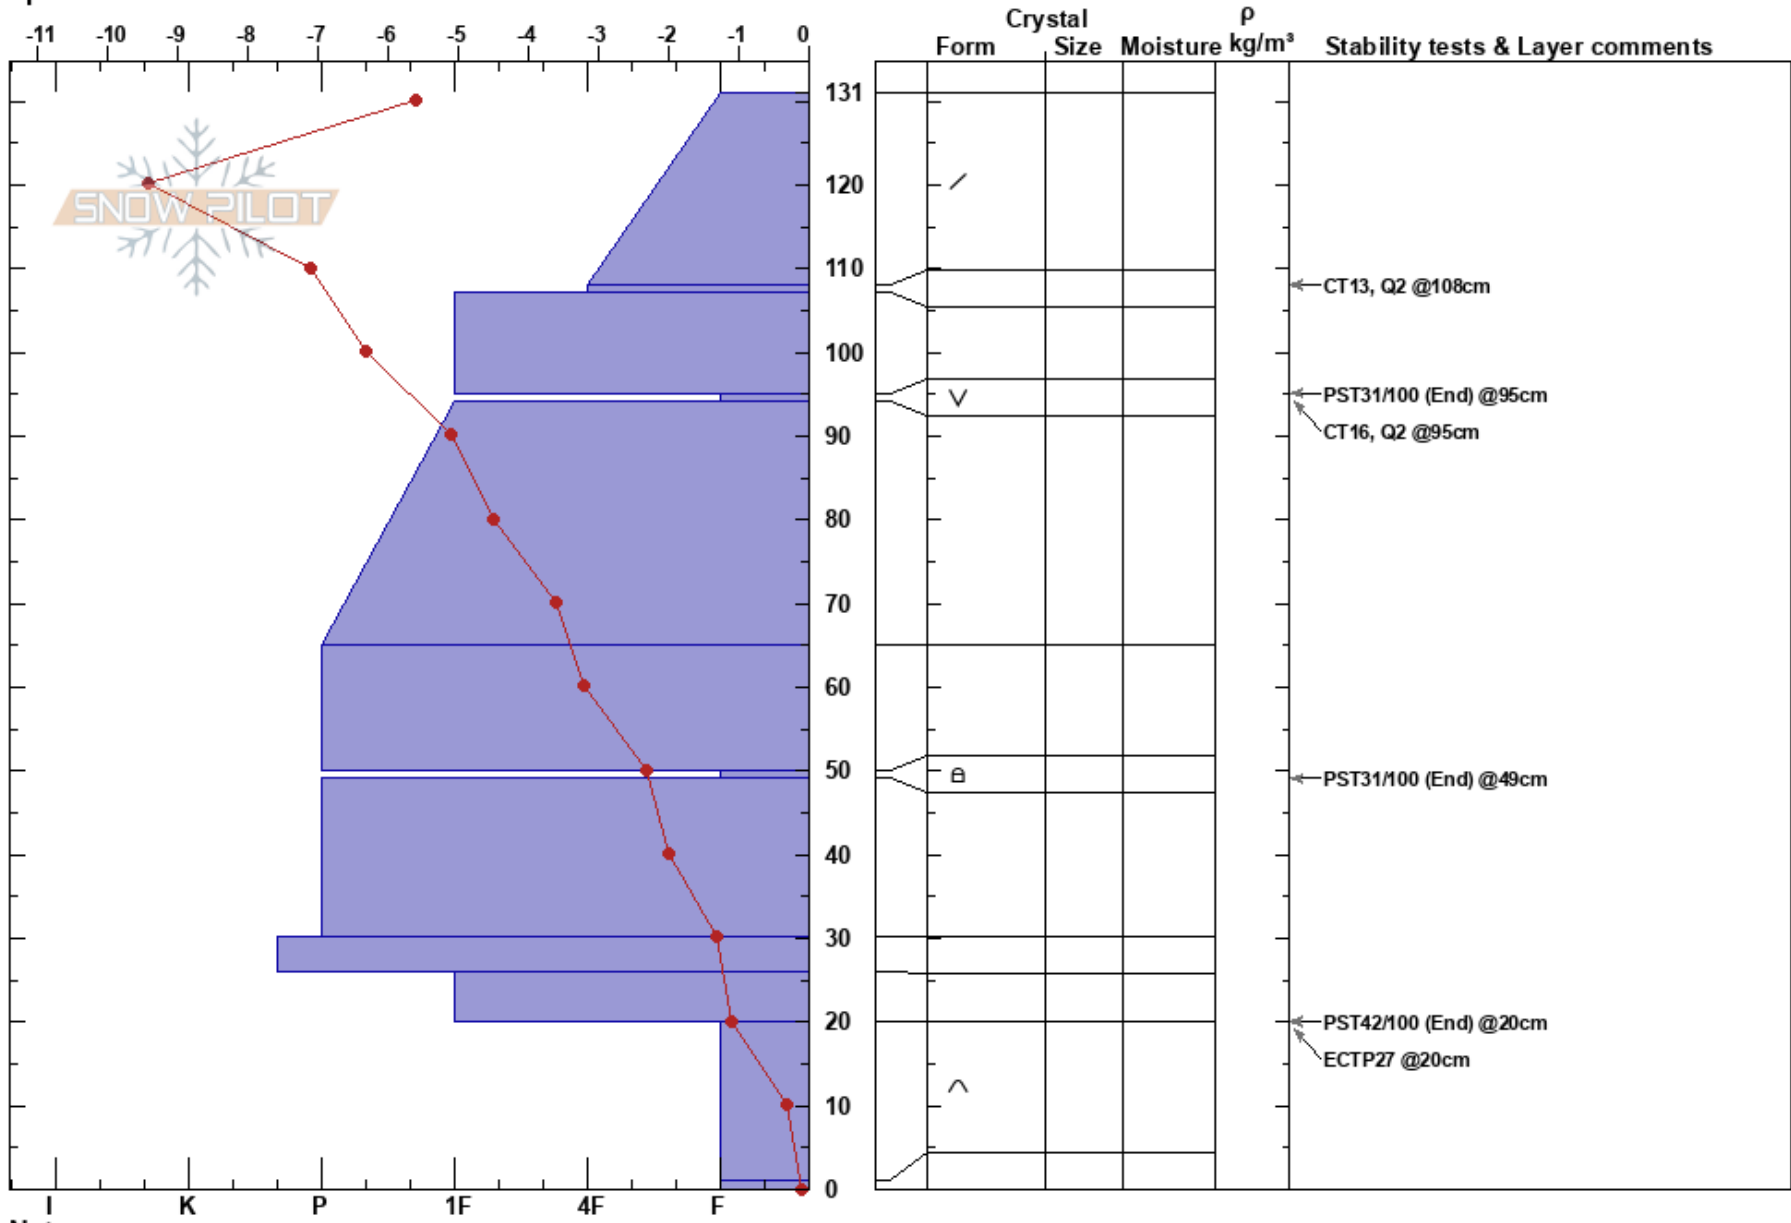

Current Creek Peak
 Uinta Range
 UT
 Elevation: 9445 ft
 Aspect: NE
 Specifics:

Andrew Nassetta
 01/05/2020 - 12:30am
 Co-ord: 40.37881N, -111.15198W
 Slope Angle: 10°
 Wind Loading: yes

Stability:
 Air Temperature: -5.6°C
 Sky Cover: SCT
 Precipitation: S-1
 Wind: S Calm

HS:131
 95-94cm: Problematic layer

Notes: