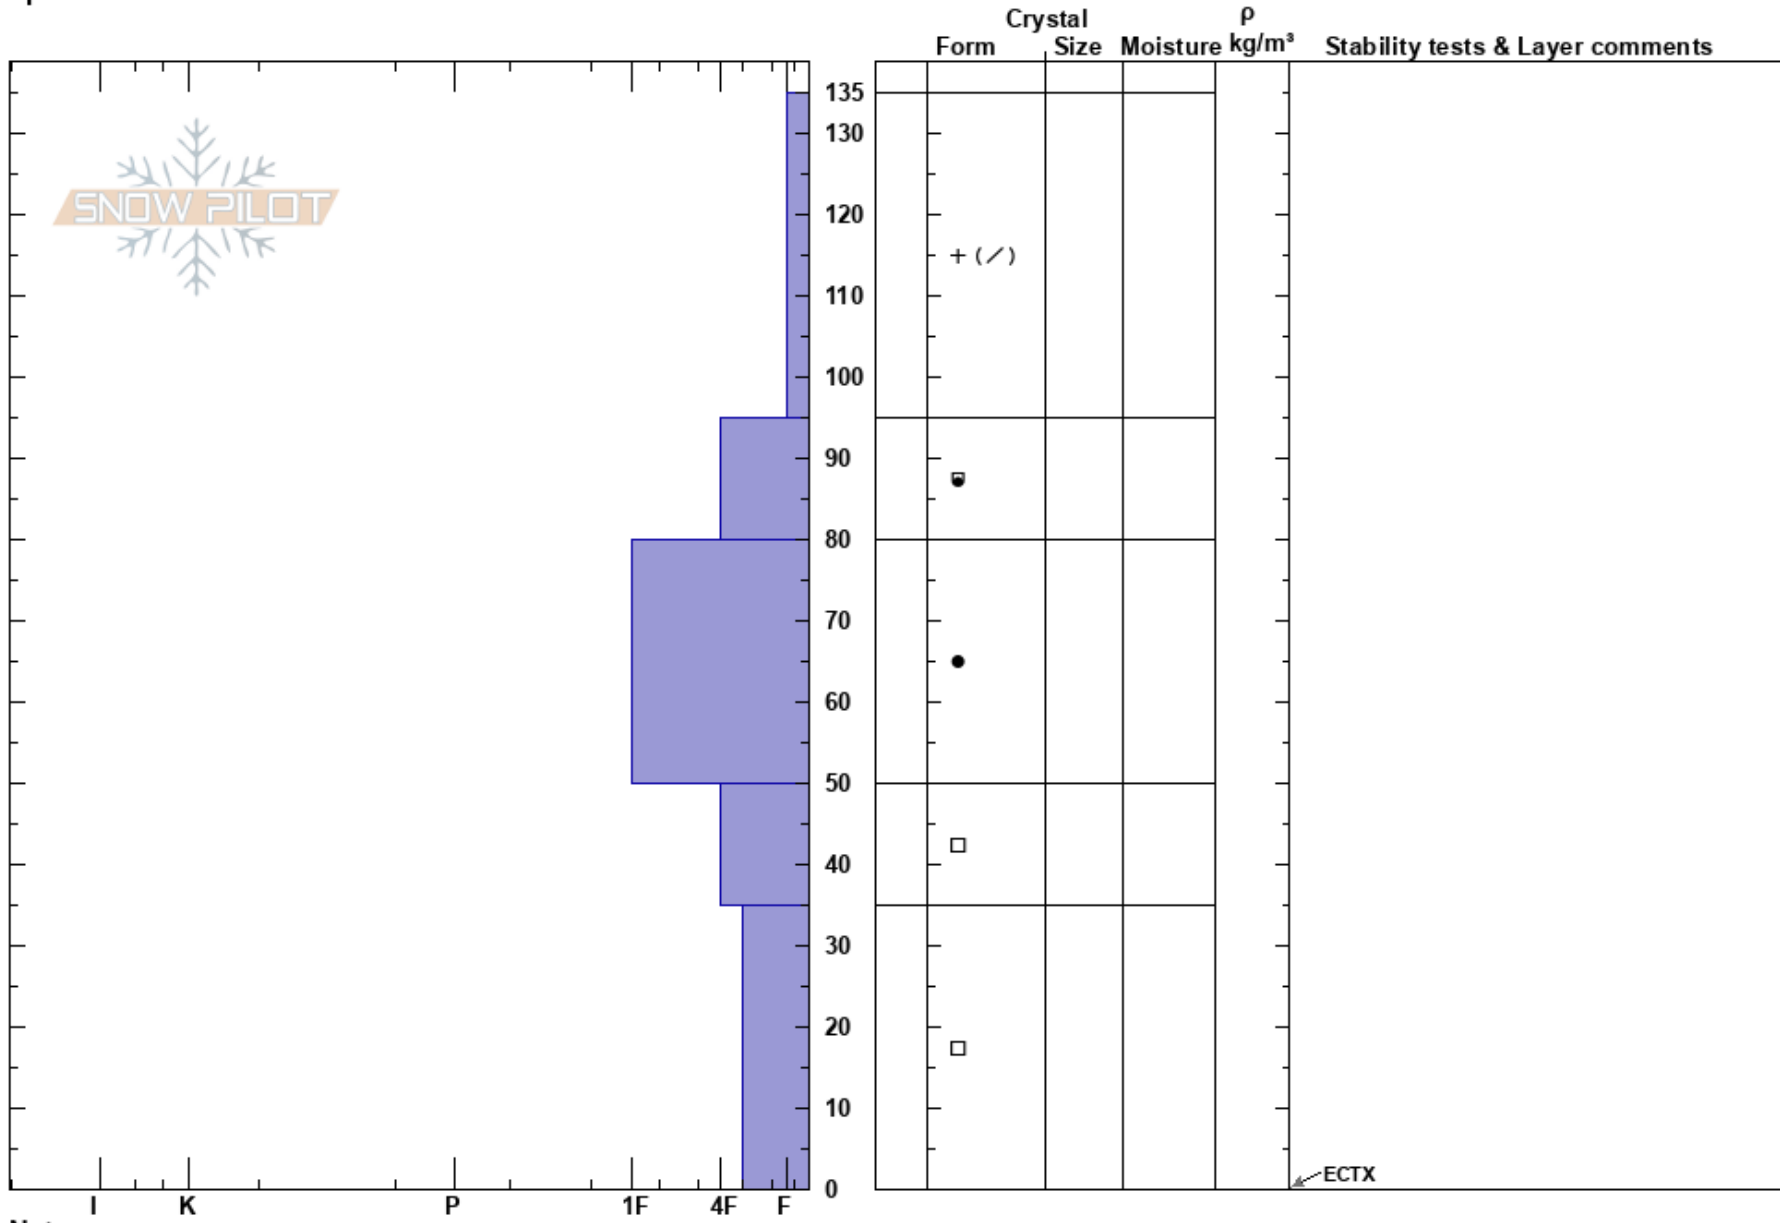

Little Agnes
Vail/Summit County
CO
Elevation: 10386 ft
Aspect: W
Specifics:

Kreston Rohrig
01/05/2020 - 12:00pm
Co-ord: 40.82859N, -106.73407W
Slope Angle: 26°
Wind Loading: yes

Stability: **HS:135** Layer Notes:
Air Temperature:
Sky Cover: BKN
Precipitation: NO
Wind: W Moderate