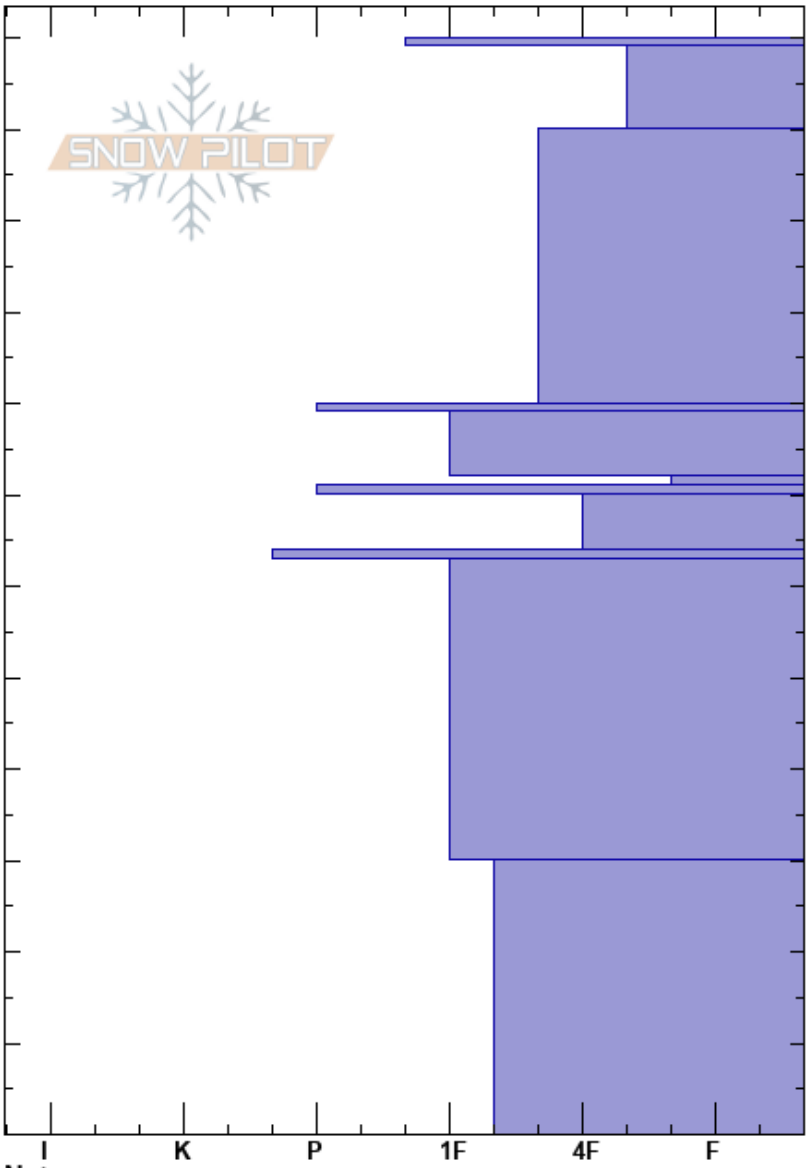

Lower Columbine Bowl
 Wasatch Range
 UT
 Elevation: 9407 ft
 Aspect: SW
 Specifics: Recent avalanche activity on similar slopes

Nikki Champion
 01/05/2020 - 11:00am
 Co-ord: 40.55611N, -111.67361W
 Slope Angle: 40°
 Wind Loading: yes

Stability:
 Air Temperature:
 Sky Cover: OVC
 Precipitation: S-1
 Wind: SW Light Breeze

HS:120
 Layer Notes:
 72-71cm: Problematic layer

Depth (cm)	Crystal		Moisture	ρ kg/m ³	Stability tests & Layer comments
	Form	Size			
120	-	(#)			
110					
100					
90					
80	-				
75	☐	0.5-1			← ECTP11 @72cm
70	-				
65					
60					
50					
40					
30					
20					
10					
0					