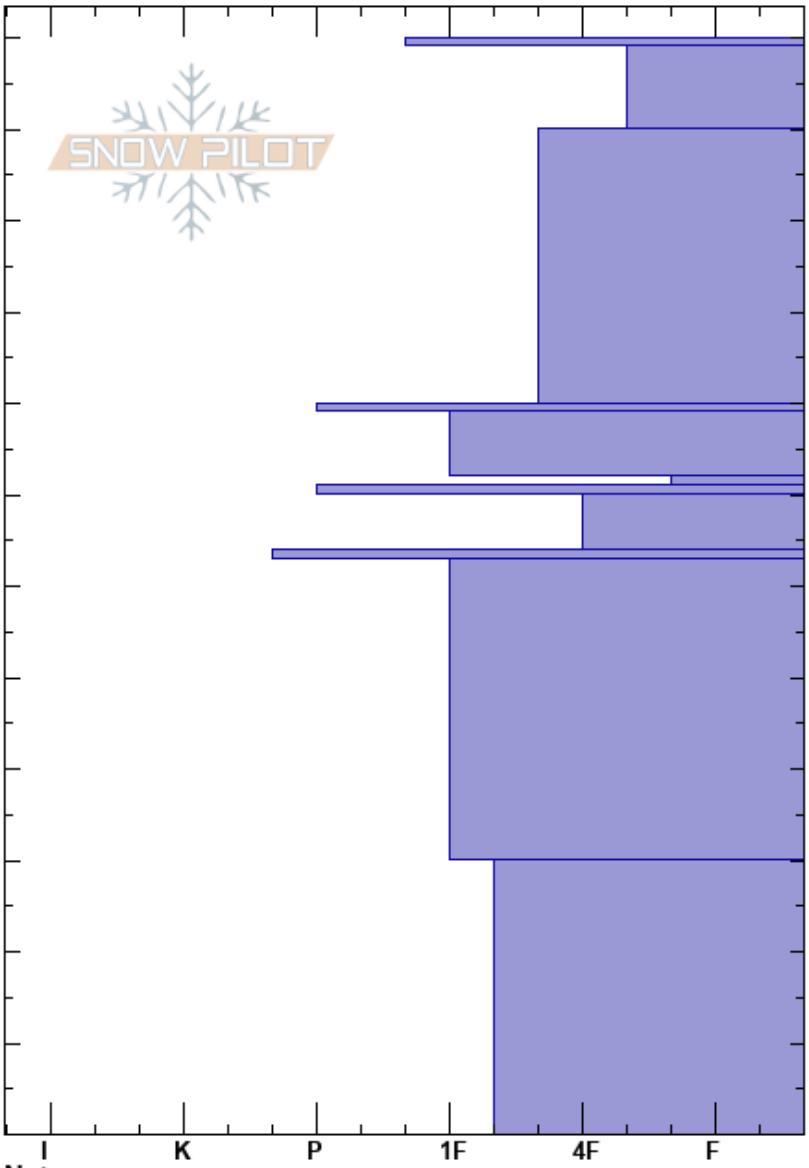

Lower Columbine Bowl
 Wasatch Range
 UT
 Elevation: 9407 ft
 Aspect: SW
 Specifics: Recent avalanche activity on similar slopes

Nikki Champion
 01/05/2020 - 11:00am
 Co-ord: 40.55611N, -111.67361W
 Slope Angle: 40°
 Wind Loading: yes

Stability:
 Air Temperature:
 Sky Cover: OVC
 Precipitation: S-1
 Wind: SW Light Breeze

HS:120
 Layer Notes:
 72-71cm: Problematic layer

Depth (cm)	Crystal		Moisture	ρ kg/m ³	Stability tests & Layer comments
	Form	Size			
120	-	(#)			
110					
100					
90					
80	-				
75	☒	0.5-1			← ECTP11 @72cm
70	-				
65					
60					
50					
40					
30					
20					
10					
0					