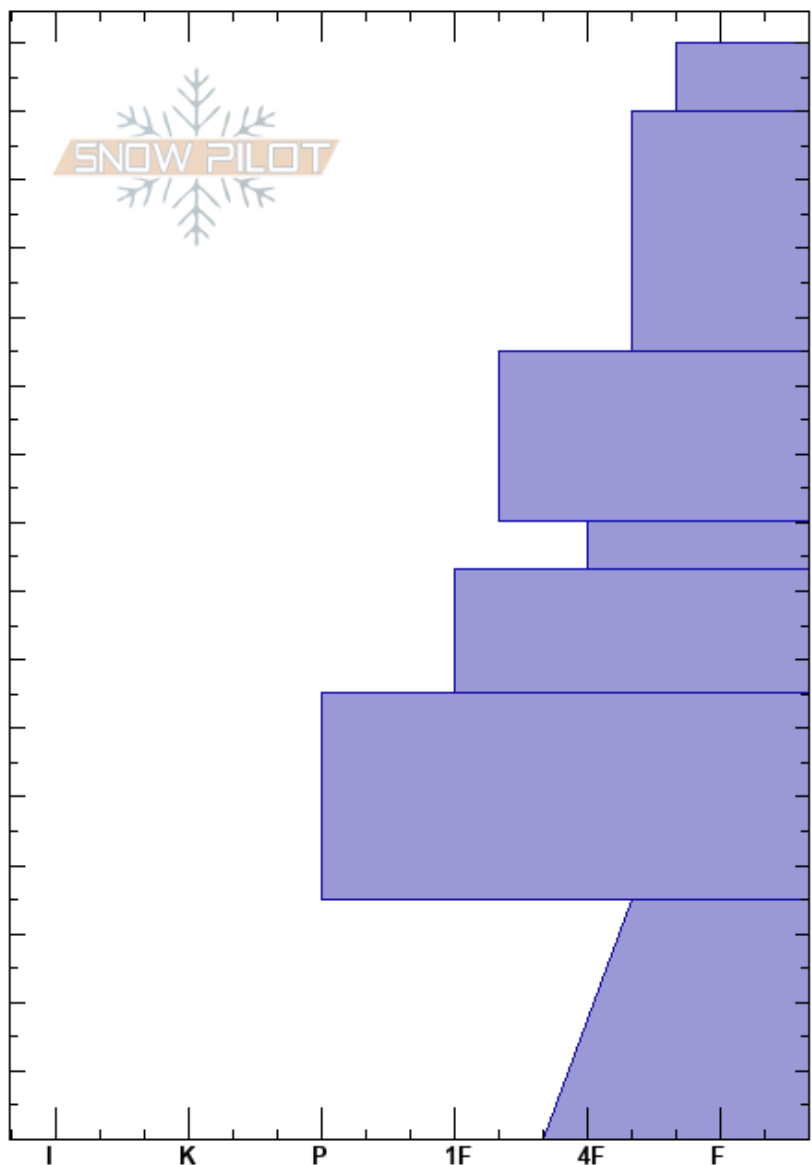

Lower Birthday Chutes  
Central Wasatch  
UT  
Elevation: 2846 m  
Aspect: NW  
Specifics:

Nikki Champion  
01/05/2020 - 12:30pm  
Co-ord: 40.55528N, -111.67361W  
Slope Angle: 32°  
Wind Loading: yes

Stability:  
Air Temperature:  
Sky Cover: OVC  
Precipitation: S-1  
Wind: SW Moderate  
HS:160  
Layer Notes:

	Crystal Form	Crystal Size	Moisture	$\rho$ kg/m <sup>3</sup>	Stability tests & Layer comments
160					
150					
140					
130					
120					
110					
100					
90	ϕ	2.4			
80					
70					
60					
50					
40					
30					
20	⊖				
10					
0					ECTX