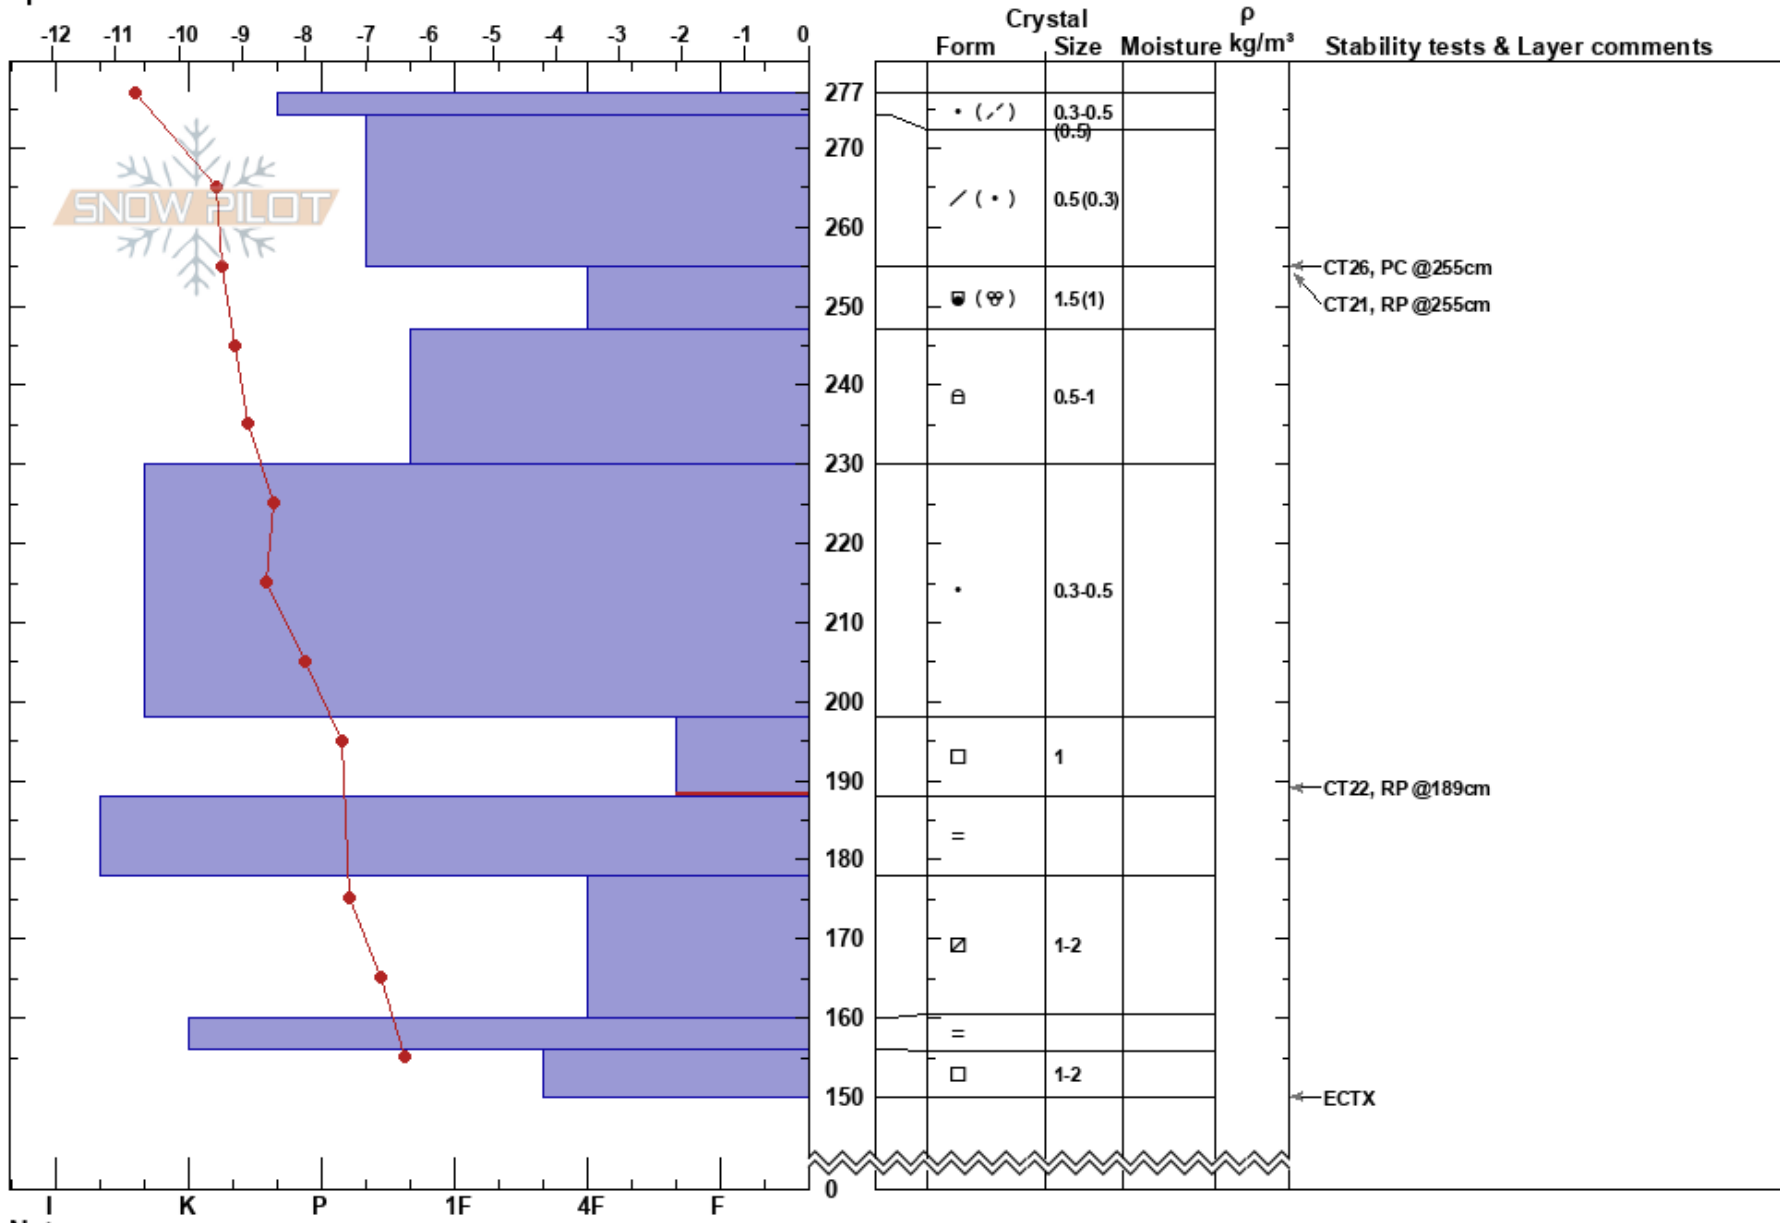

Snowslide Bowl
 Kachina Peaks
 AZ
 Elevation: 11893 ft
 Aspect: 48°
 Specifics:

Jon Miller
 01/04/2020 - 3:00pm
 Co-ord: 12S 438509E 3909816N
 Slope Angle: 35°
 Wind Loading: yes

Stability: **HS:277**
 Air Temperature: -3°C
 Sky Cover: FEW
 Precipitation: NO
 Wind: SW Moderate
PF:2 198-188cm:Problematic layer
PS:5