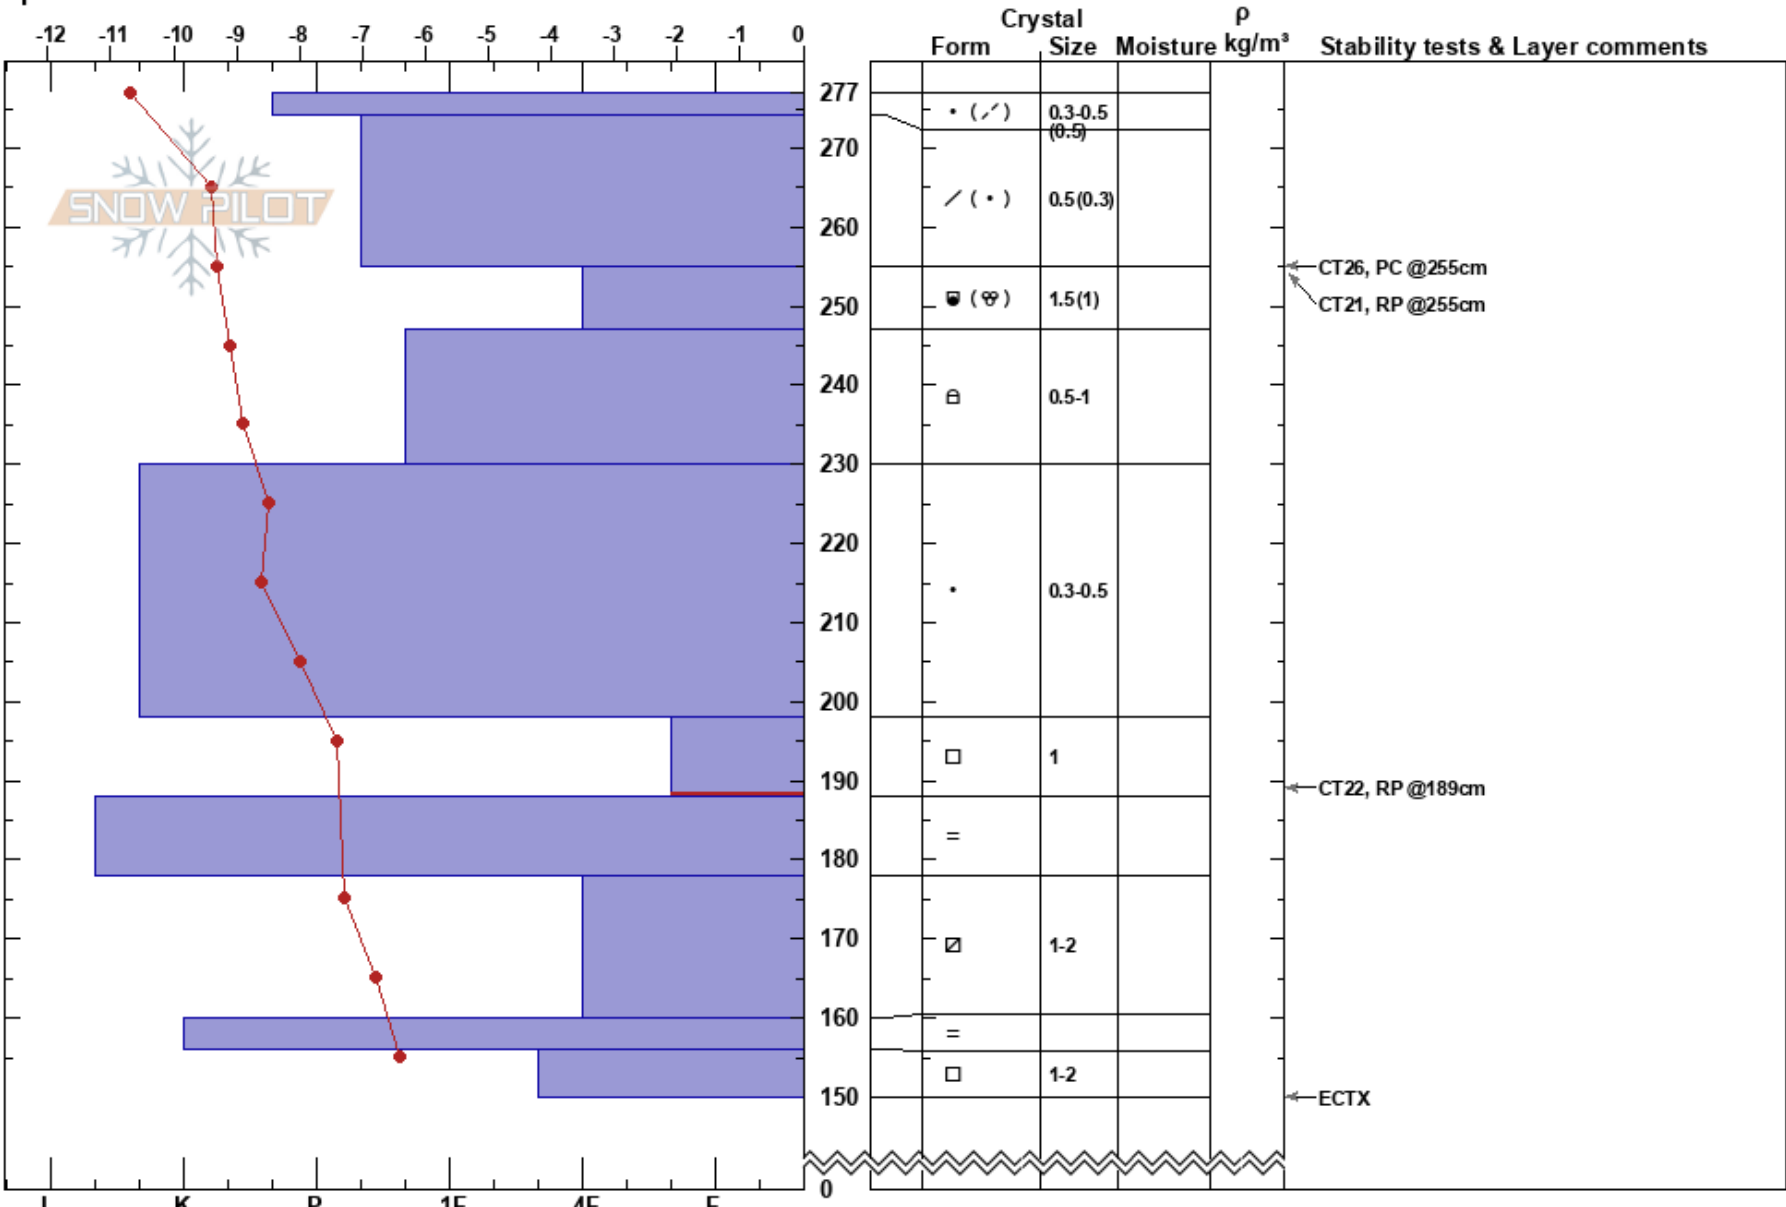

Snowslide Bowl  
 Kachina Peaks  
 AZ  
 Elevation: 11893 ft  
 Aspect: 48°  
 Specifics:

Jon Miller  
 01/04/2020 - 3:00pm  
 Co-ord: 12S 438509E 3909816N  
 Slope Angle: 35°  
 Wind Loading: yes

Stability:  
 Air Temperature: -3°C  
 Sky Cover: FEW  
 Precipitation: NO  
 Wind: SW Moderate

HS:277  
 PF:2  
 PS:5  
 198-188cm:Problematic layer

Notes: