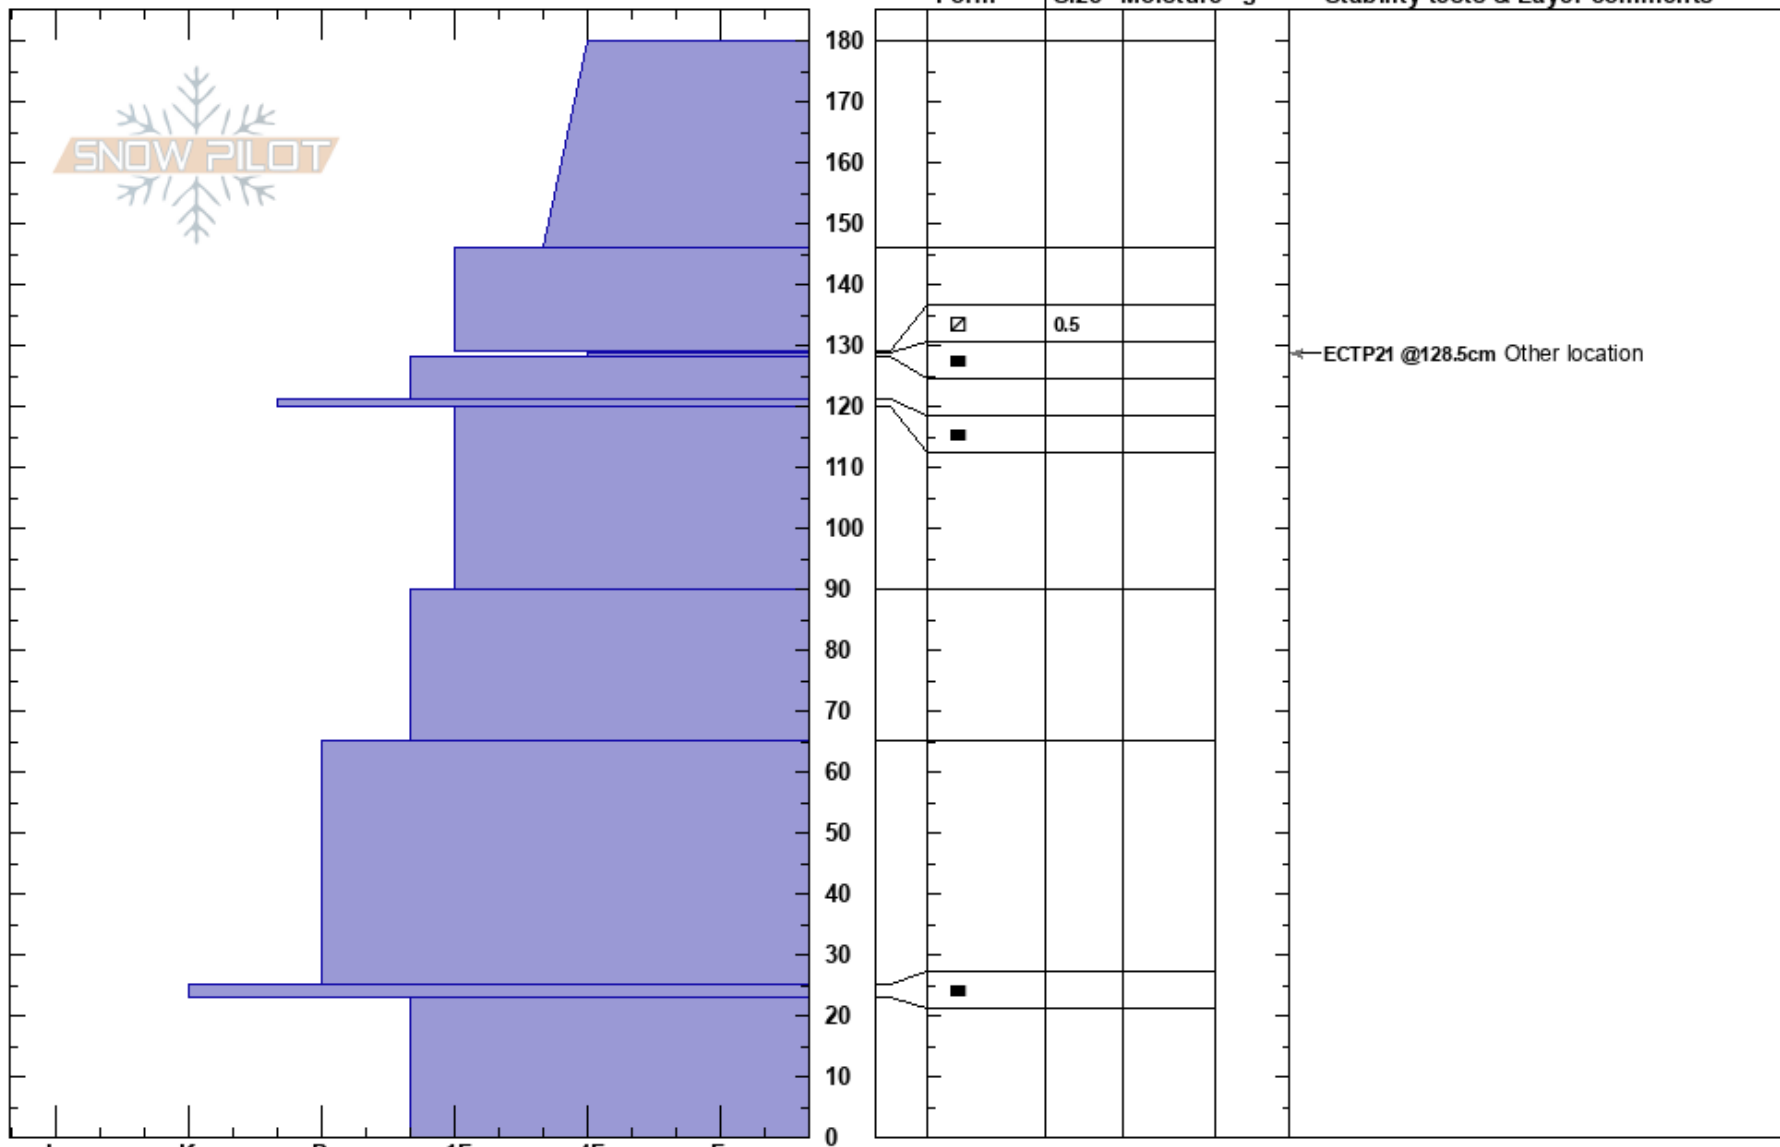

Sunset Pk Avalanche  
 Central Wasatch  
 UT  
 Elevation: 10000 ft  
 Aspect: 205°  
 Specifics: Pit is adjacent to avalanche: crown; Snowmobile tracks on slope

Mark Staples  
 01/05/2020 - 12:00pm  
 Co-ord: 40.57278N, -111.59272W  
 Slope Angle: 35°  
 Wind Loading: yes

Stability: **HS:180**  
 Air Temperature:  
 Sky Cover: OVC  
 Precipitation:  
 Wind:

Layer Notes:  
 129-128.5cm: Problematic layer

**Notes:** Snowmobile triggered avalanche on Jan 4, 2020. They crossed the slope 3-4 times before release. The person at the bottom was caught. About 100-150 feet wide. 140 feet vertical. 290 feet slope distance. Avalanche fractured in weak layer at 128.5 cm  
 ECT performed in another location on a more S to SE facing slope that was undisturbed.