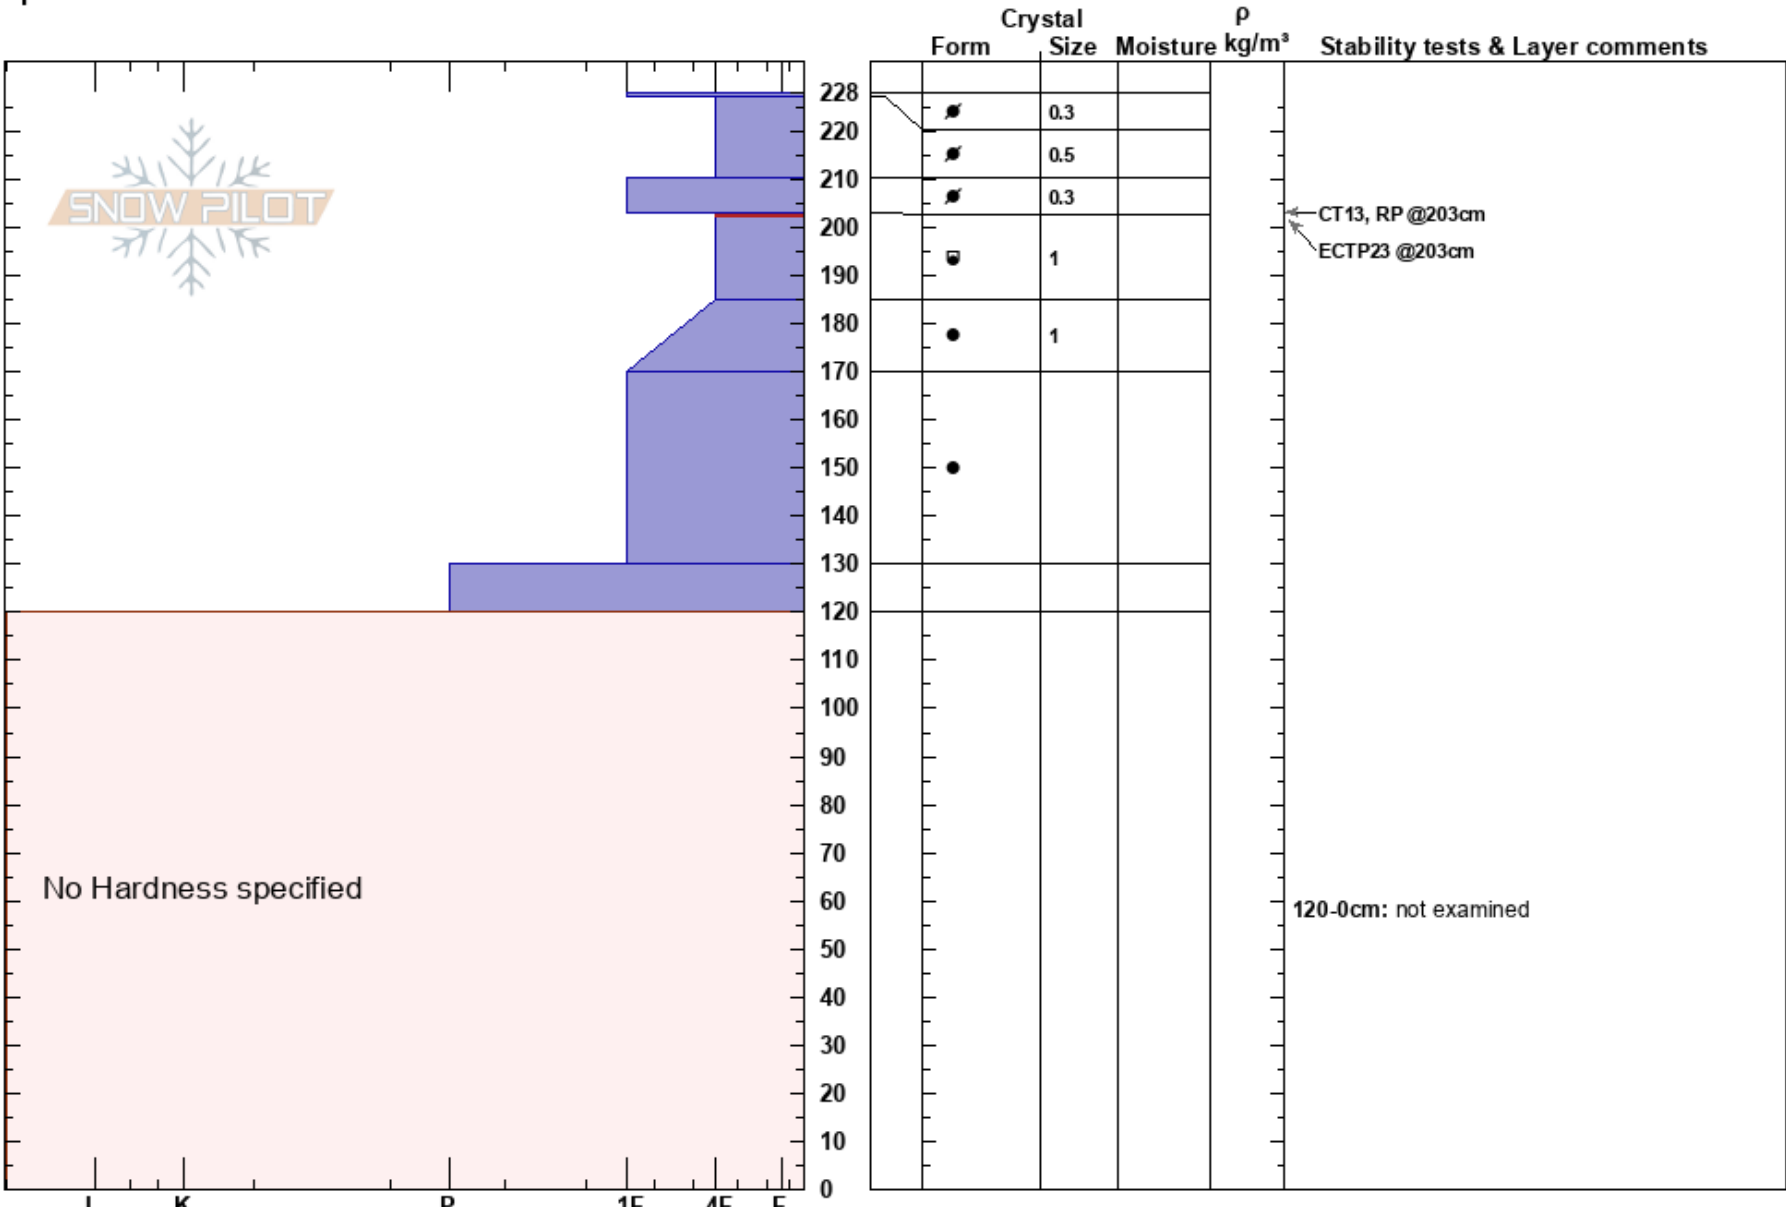

Senator Beck
 San Juan Range
 CO
Elevation: 12300 ft
Aspect: NE
Specifics:

Bill Nalli
 01/05/2020 - 1:00pm
Co-ord: 37.90467N, -107.72771W
Slope Angle: 33°
Wind Loading: yes

Stability: Fair
Air Temperature: -3°C
Sky Cover: FEW
Precipitation: NO
Wind: SW Strong

HS:228
PF:40
PS: 10
203-185cm: Problematic layer
120-0cm: not examined

Notes: W/Jeff Davis. Deep cross-loaded slope. Only examined the top meter. New hard slab is stubborn but ECTP highlights our concern with this rapid wind load.