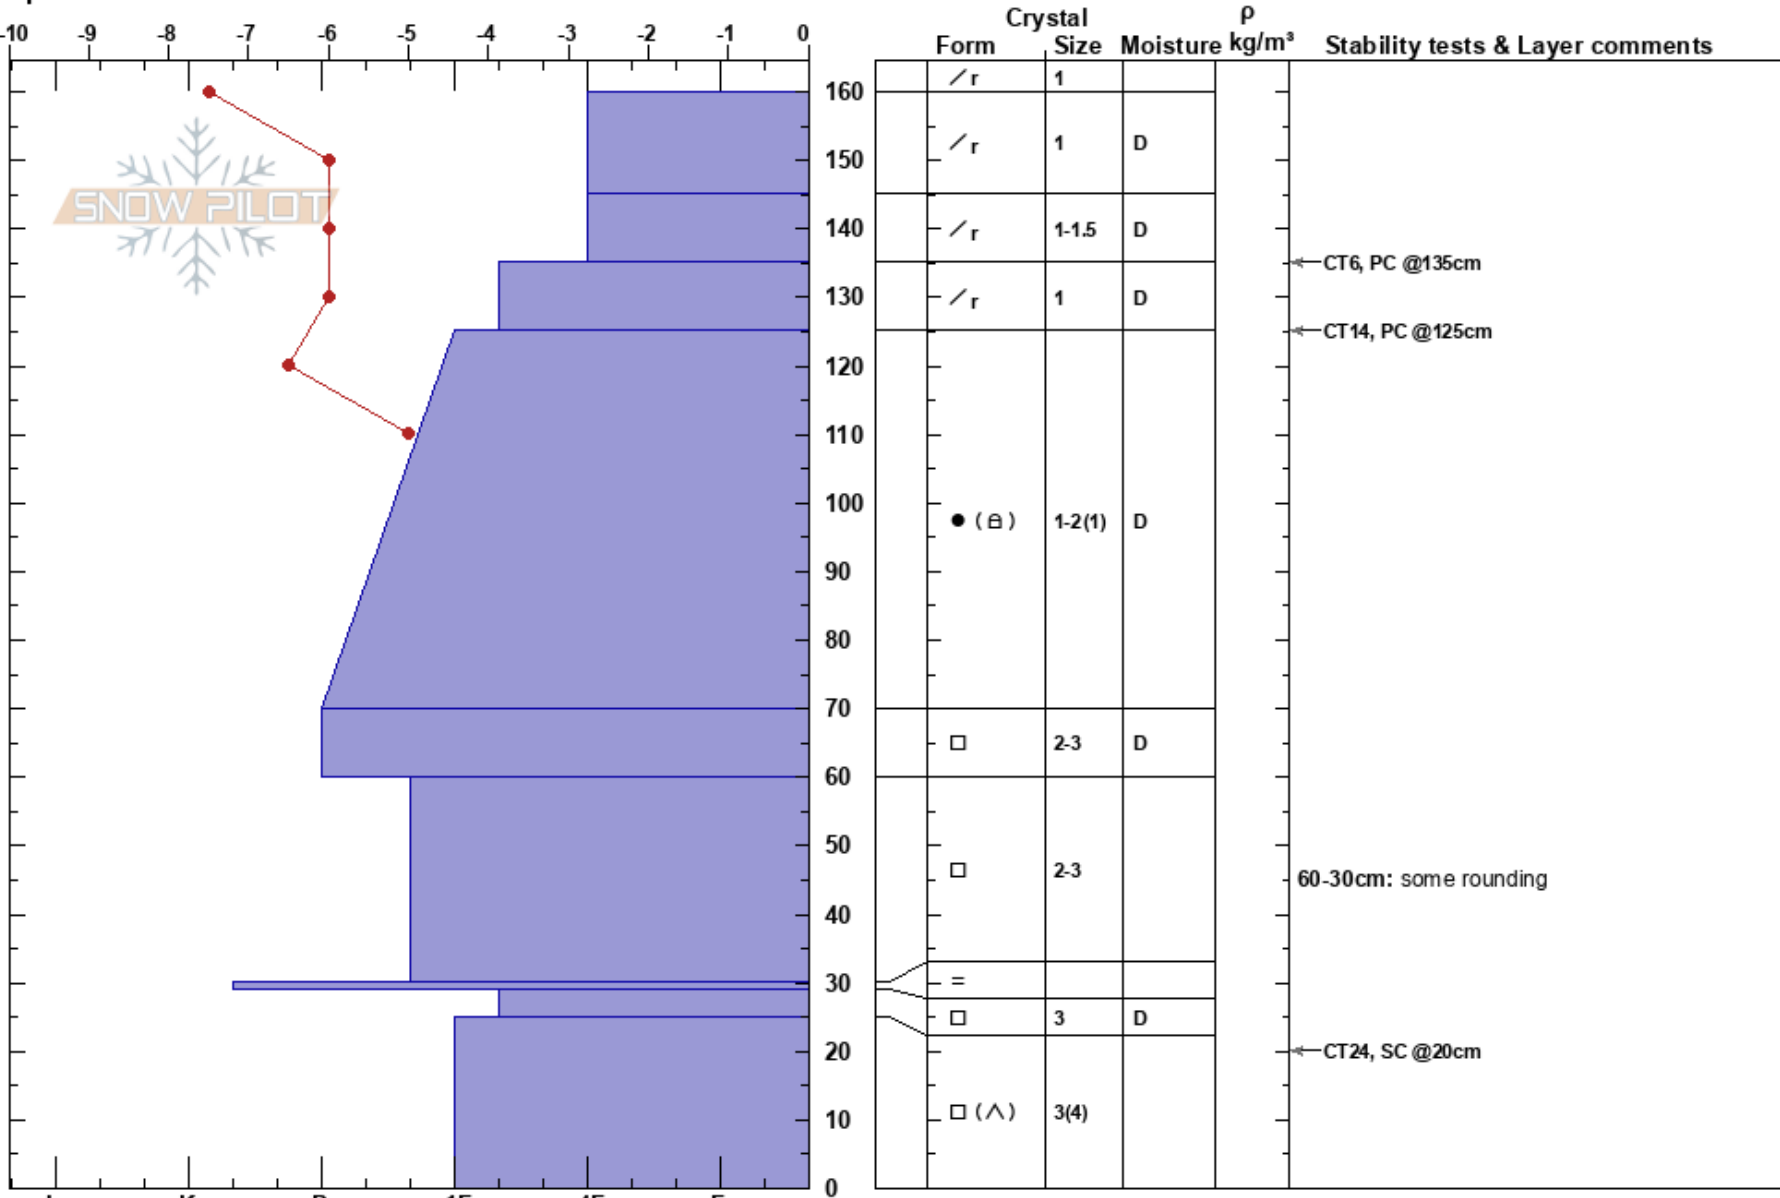

Simpson Study
 Vermilion Range KNP
 AB

Banff Visitor Safety
 04/01/2020 - 13:00
 Co-ord: 50.98512N, -115.98437W
 Slope Angle: 0°
 Wind Loading: yes

Stability:
 Air Temperature: -7.5°C
 Sky Cover: X
 Precipitation: S2
 Wind: W Moderate

HS:160
 PF:40
 PS:20
 60-30cm: some rounding
 25-0cm: Problematic layer

Elevation: 2105 m
 Aspect: S
 Specifics:

Notes: First visit of the year. Ugly day in the plot with wind gusts moving snow through the burn