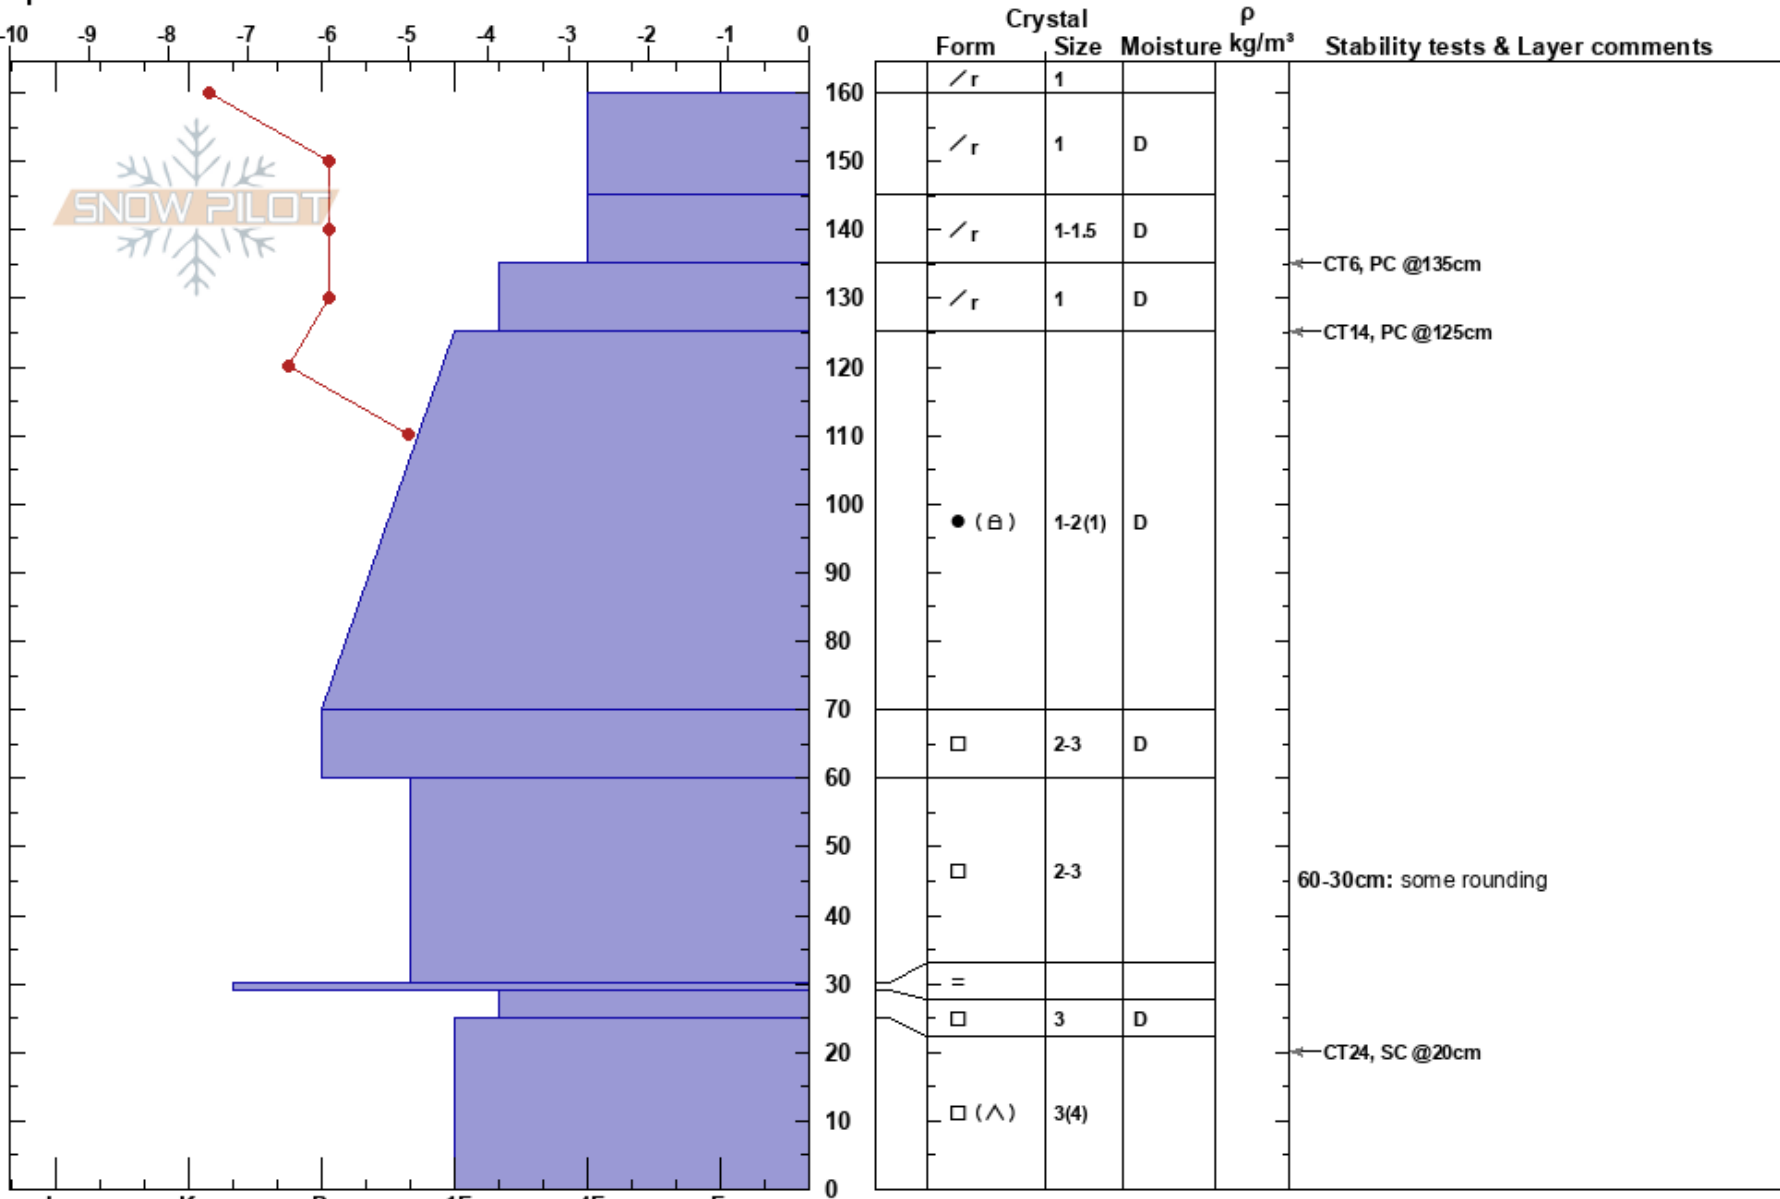

Simpson Study
 Vermilion Range KNP
 AB

Banff Visitor Safety
 04/01/2020 - 13:00
 Co-ord: 50.98512N, -115.98437W
 Slope Angle: 0°
 Wind Loading: yes

Stability:
 Air Temperature: -7.5°C
 Sky Cover: X
 Precipitation: S2
 Wind: W Moderate

HS:160
 PF:40
 PS:20
 60-30cm: some rounding
 25-0cm: Problematic layer

Elevation: 2105 m
 Aspect: S
 Specifics:

Notes: First visit of the year. Ugly day in the plot with wind gusts moving snow through the burn