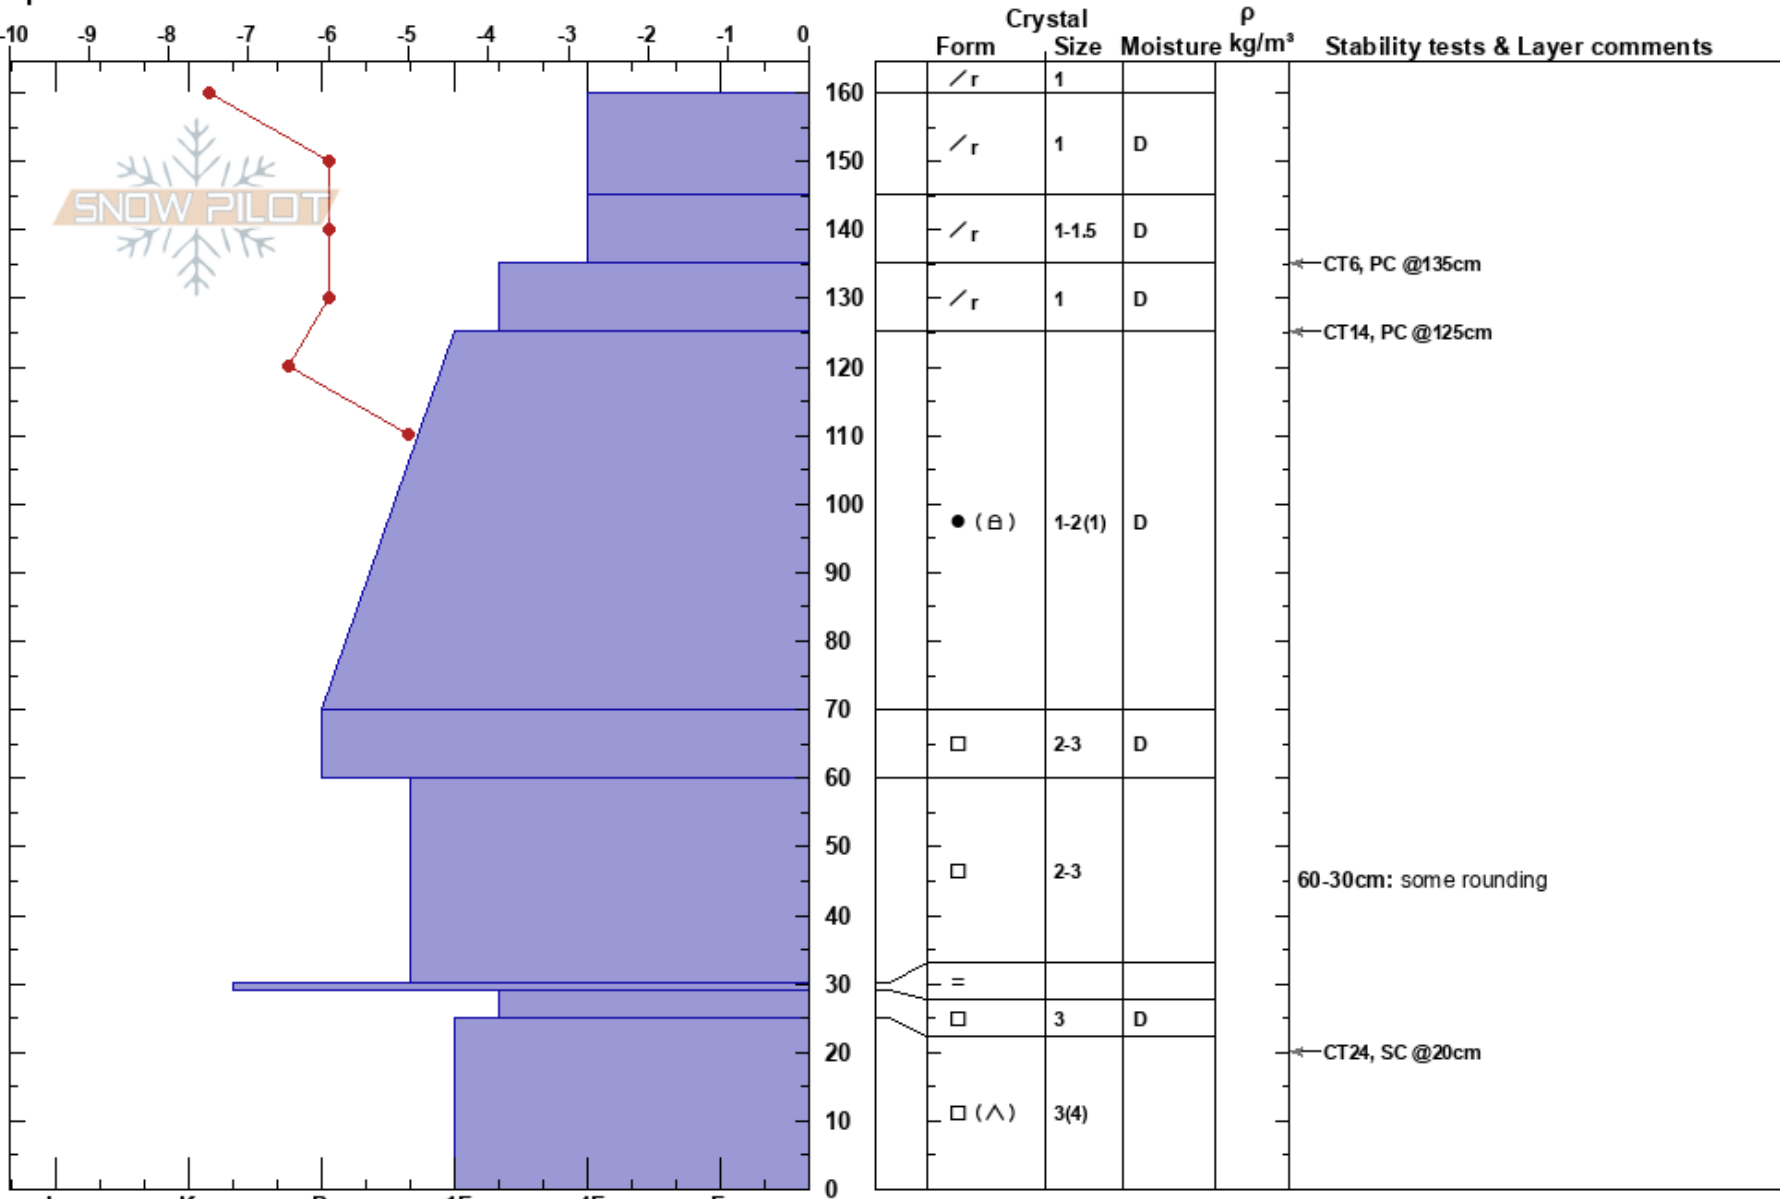

Simpson Study  
 Vermilion Range KNP  
 AB

Banff Visitor Safety  
 04/01/2020 - 13:00  
 Co-ord: 50.98512N, -115.98437W  
 Slope Angle: 0°  
 Wind Loading: yes

Stability:  
 Air Temperature: -7.5°C  
 Sky Cover: X  
 Precipitation: S2  
 Wind: W Moderate

HS:160  
 PF:40  
 PS:20  
 60-30cm: some rounding  
 25-0cm: Problematic layer

Elevation: 2105 m  
 Aspect: S  
 Specifics:

Notes: First visit of the year. Ugly day in the plot with wind gusts moving snow through the burn