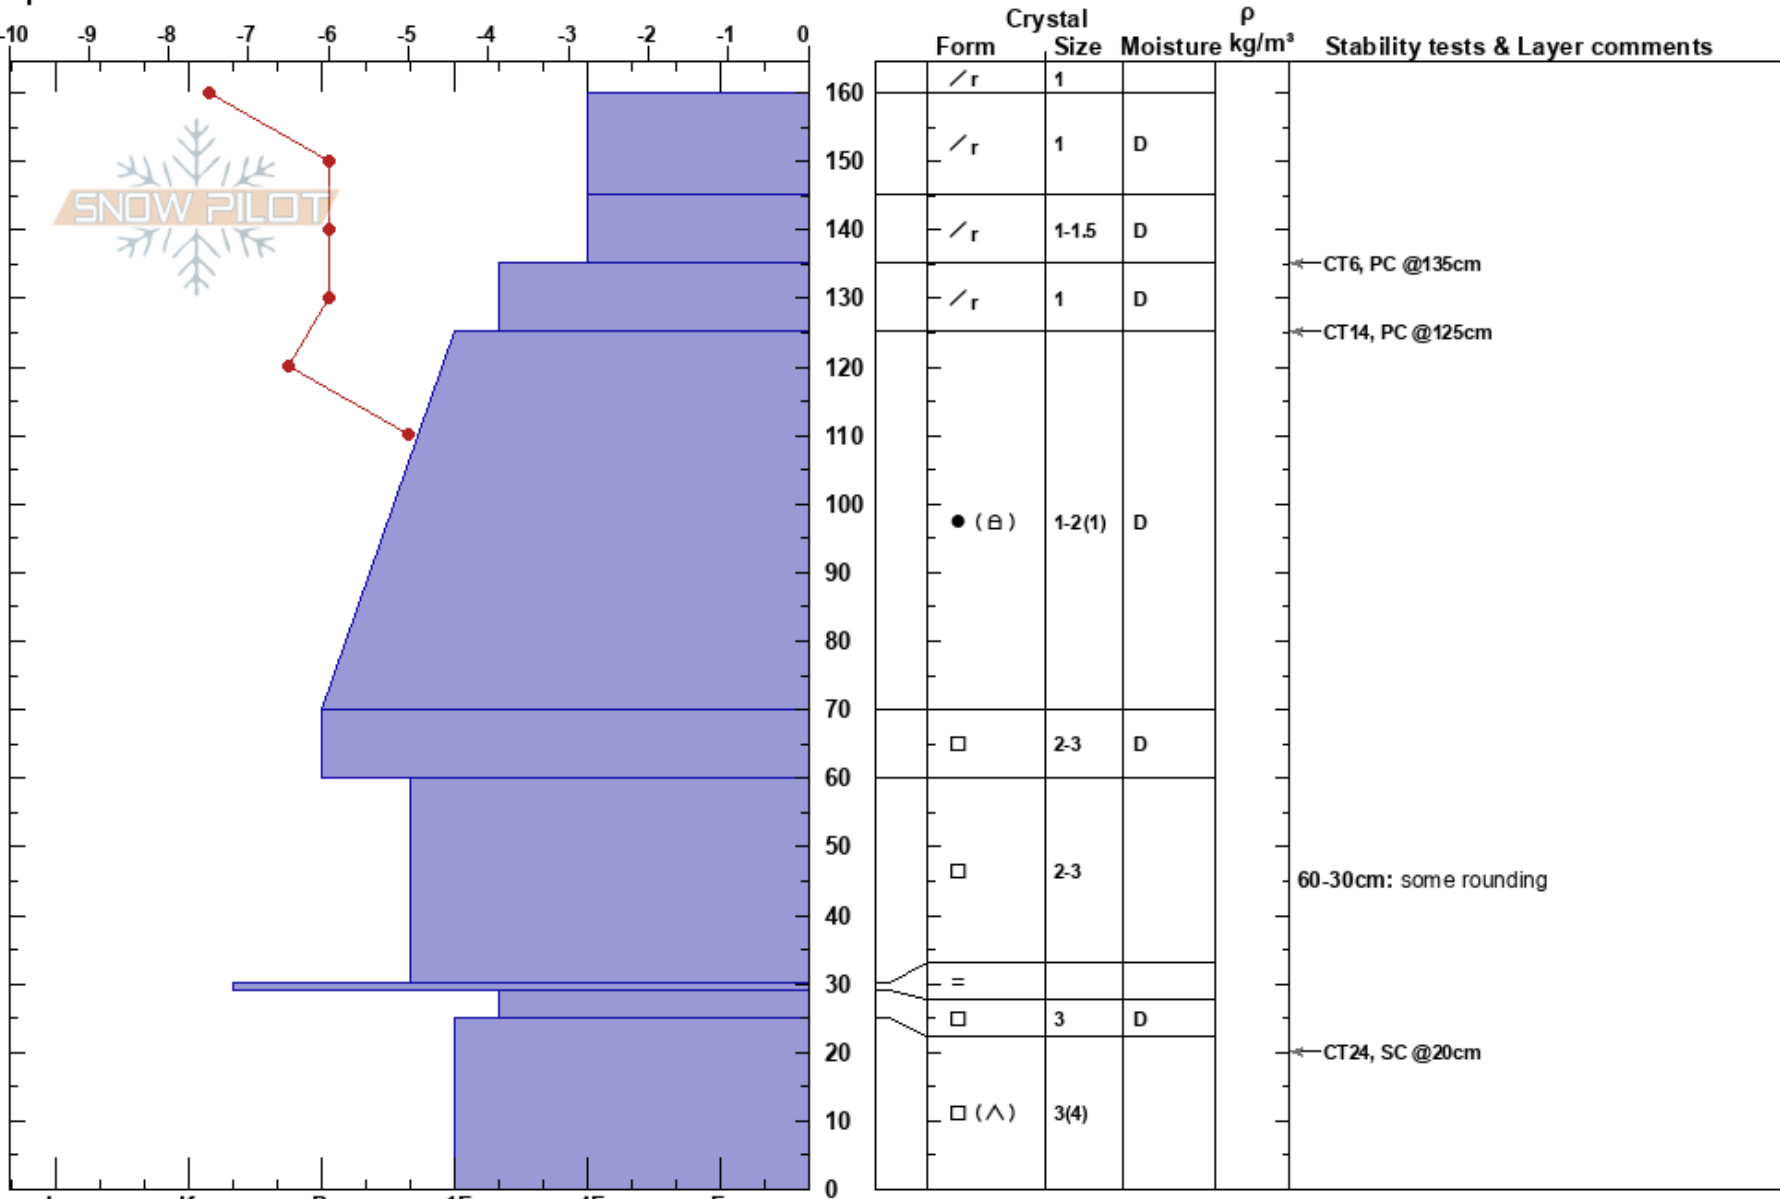

Simpson Study
 Vermilion Range KNP
 AB

Banff Visitor Safety
 04/01/2020 - 13:00
 Co-ord: 50.98512N, -115.98437W
 Slope Angle: 0°
 Wind Loading: yes

Stability:
 Air Temperature: -7.5°C
 Sky Cover: X
 Precipitation: S2
 Wind: W Moderate

HS:160
 PF:40
 PS:20
 60-30cm: some rounding
 25-0cm: Problematic layer

Layer Notes:

Elevation: 2105 m
 Aspect: S
 Specifics:

Notes: First visit of the year. Ugly day in the plot with wind gusts moving snow through the burn