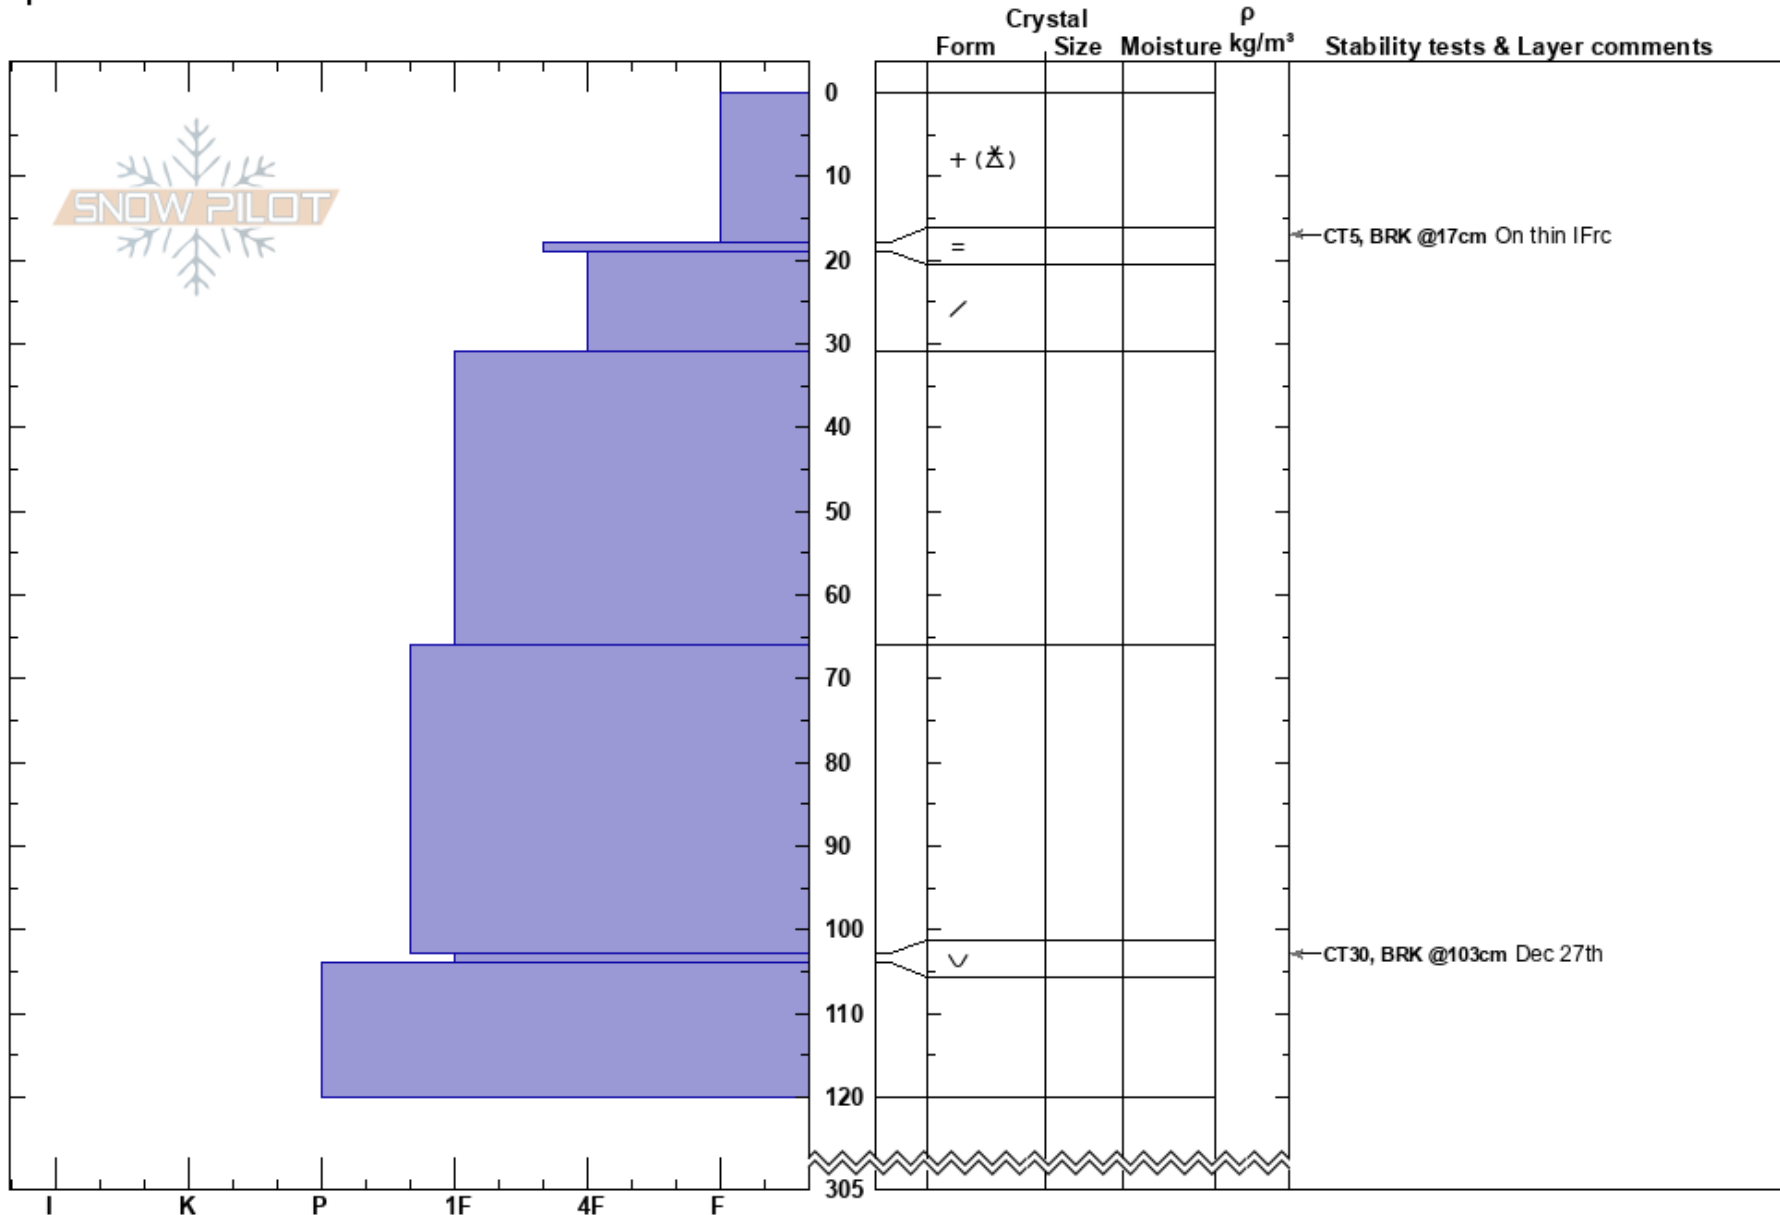

200105 June's Run  
 Monashee  
 BC  
 Elevation: 1725 m  
 Aspect: 0°  
 Specifics:

Mustang Powder  
 05/01/2020 - 13:30  
 Co-ord:  
 Slope Angle: 32°  
 Wind Loading:

Stability: HS:305  
 Air Temperature: PF:88  
 Sky Cover: X  
 Precipitation: S1  
 Wind: Calm

Layer Notes:

Notes: Small opening BTL.