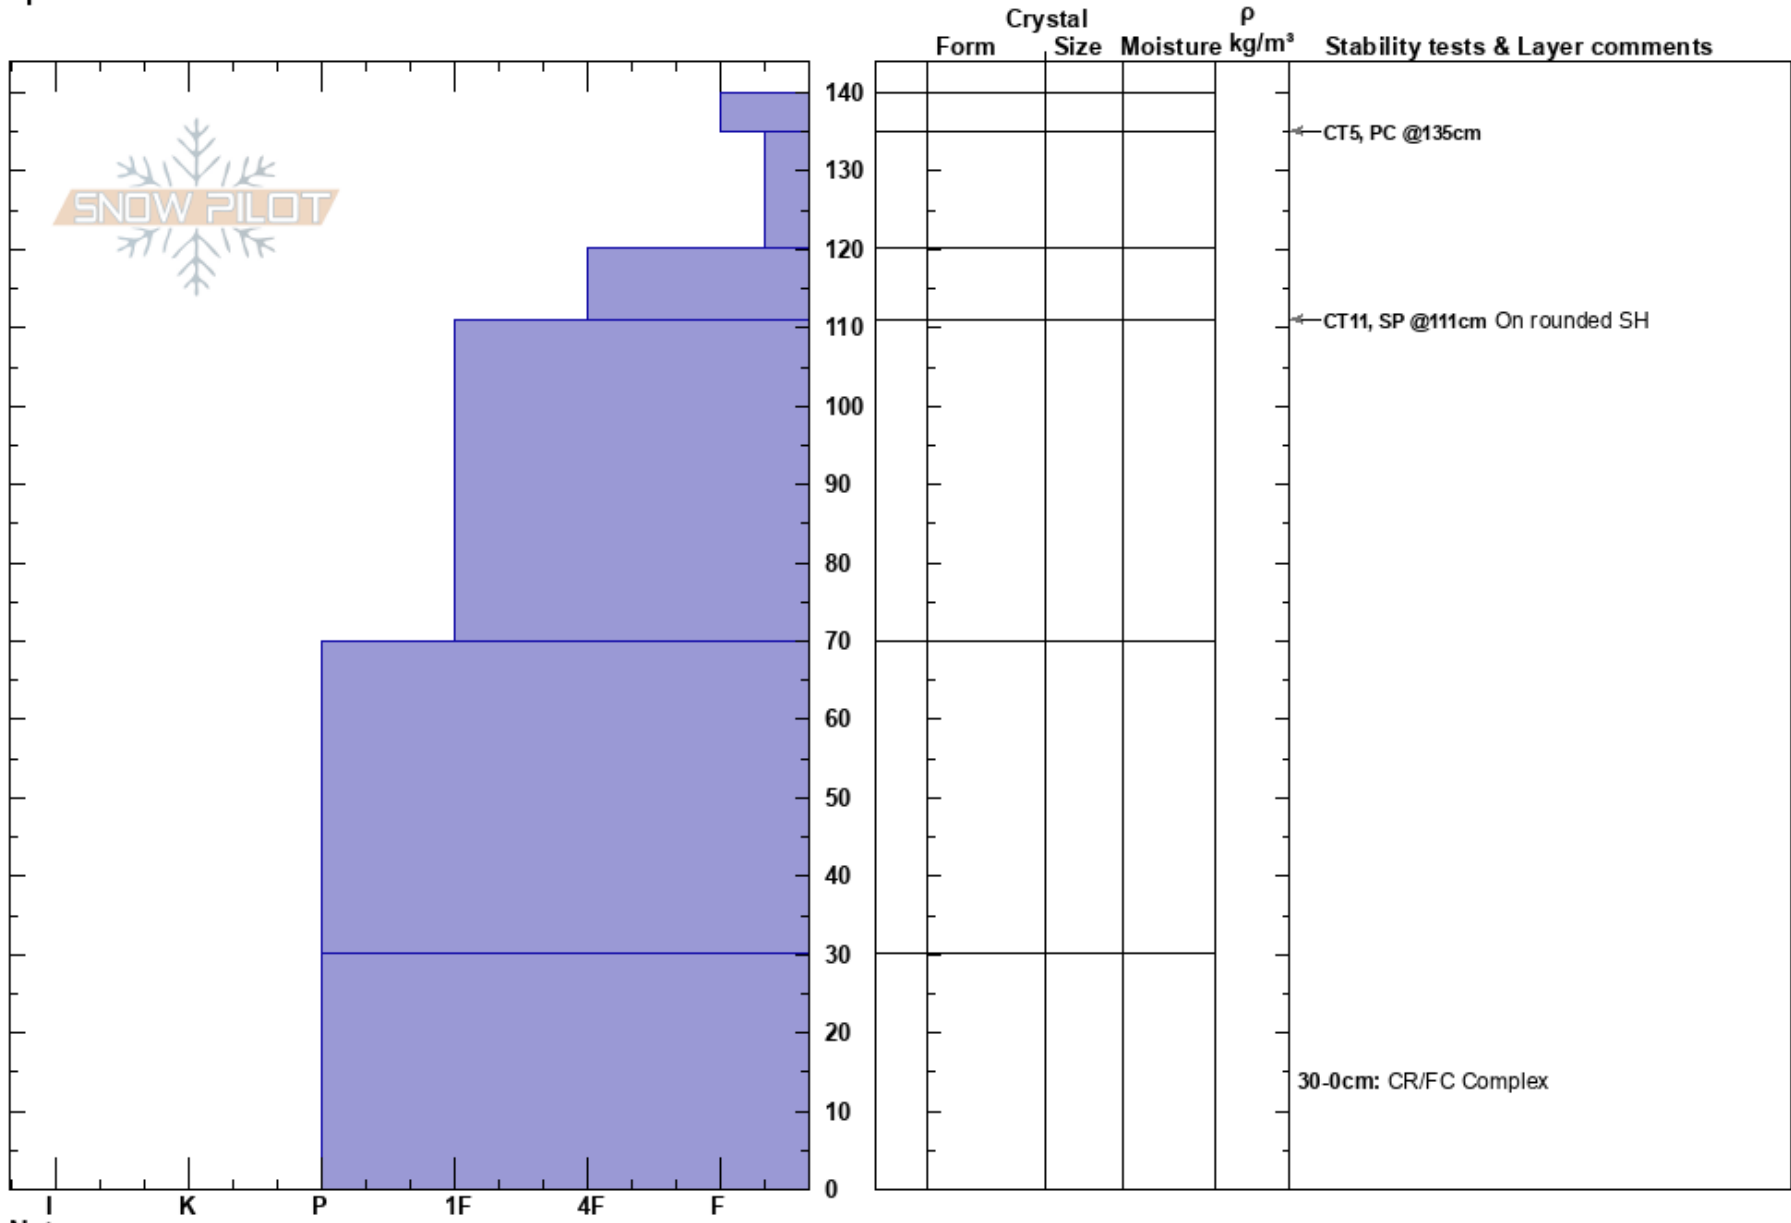

200105 Looking Glass
 Monashee
 BC
 Elevation: 1545 m
 Aspect: 220°
 Specifics:

Mustang Powder
 05/01/2020 - 10:30
 Co-ord:
 Slope Angle: 40°
 Wind Loading:

Stability: **HS:140**
 Air Temperature: -5.7°C **PS: 15** 30-0cm: CR/FC Complex
 Sky Cover: OVC
 Precipitation: S-1
 Wind: Calm

Notes: multiple previous slides Na, and Xh. Looking for Bed surface reloading.