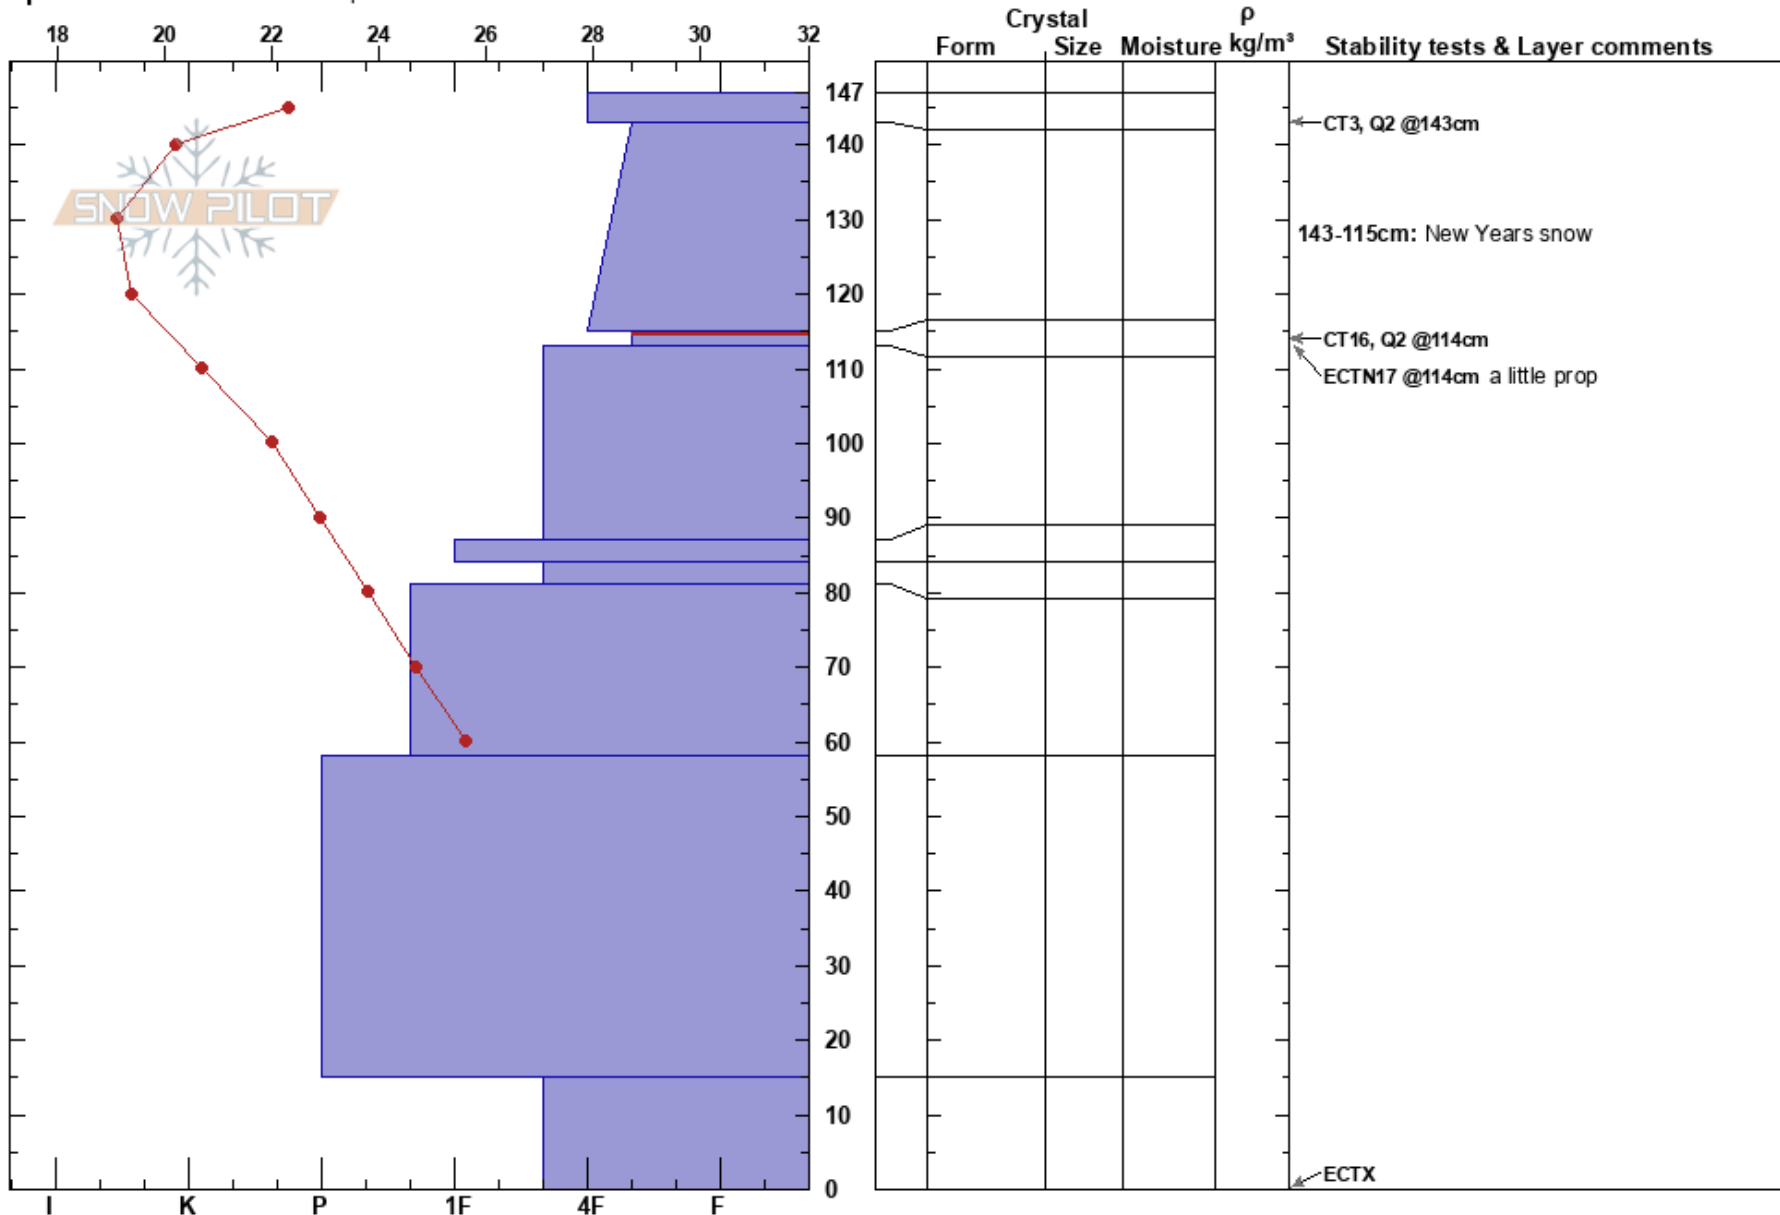

Naomi Trail  
 Bear River Range  
 UT  
 Elevation: 8550 ft  
 Aspect: N

to by weed  
 01/04/2020 - 2:00pm  
 Co-ord: 41.90283N, -111.64988W  
 Slope Angle: 19°  
 Wind Loading: previous

Stability: **HS:147**  
 Air Temperature: 31°F **PF:55**  
 Sky Cover: BKN **PS:12**  
 Precipitation: NO  
 Wind: SW Moderate  
 Layer Notes:  
 143-115cm: New Years snow  
 115-113cm: Problematic layer

Specifics: We snowmobiled slope

Notes: